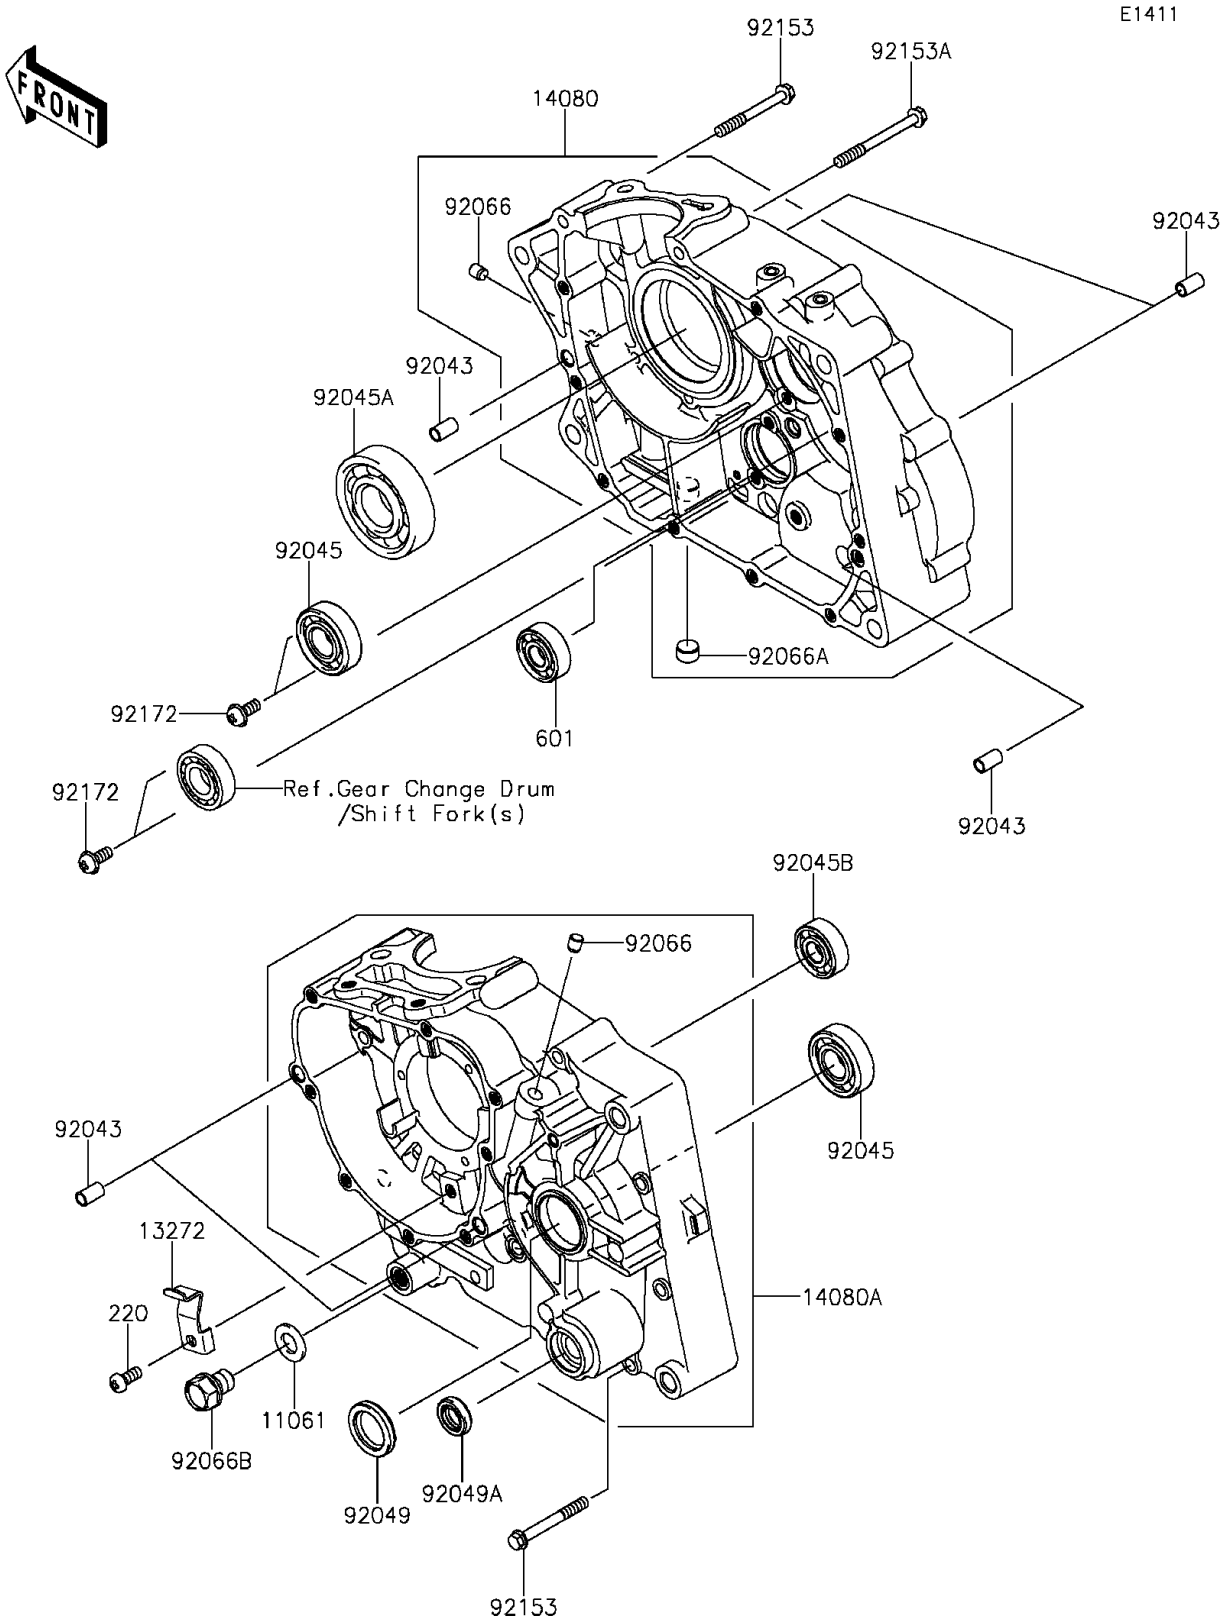

2012 KLX[®]140L

PARTS DIAGRAM

Crankcase

2012 KLX[®]140L

PARTS LIST

Crankcase

Kawasaki

Let the Good Times Roll[®]

ITEM NAME

PART NUMBER

QUANTITY
