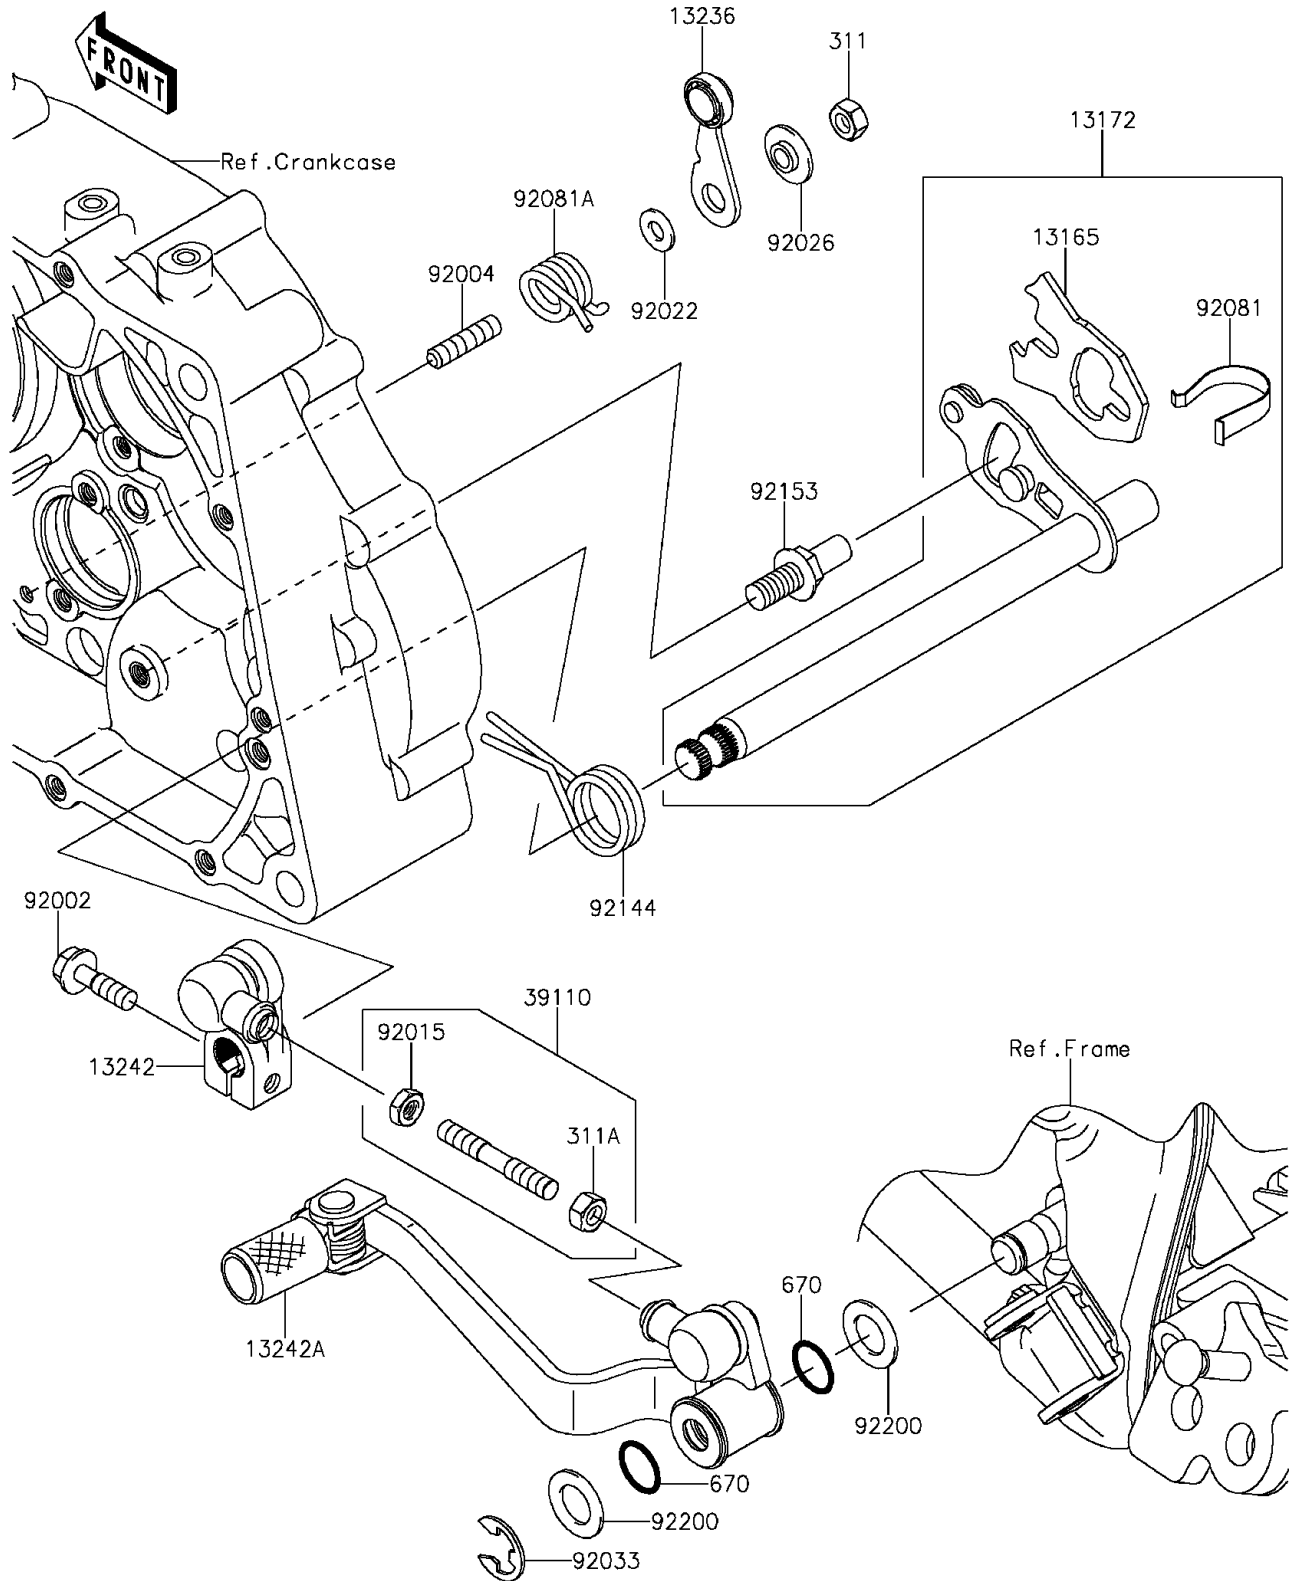

2013 KLX[®]140L

PARTS DIAGRAM

Gear Change Mechanism

E1370

2013 KLX[®]140L

PARTS LIST

Gear Change Mechanism

ITEM NAME

PART NUMBER

QUANTITY
