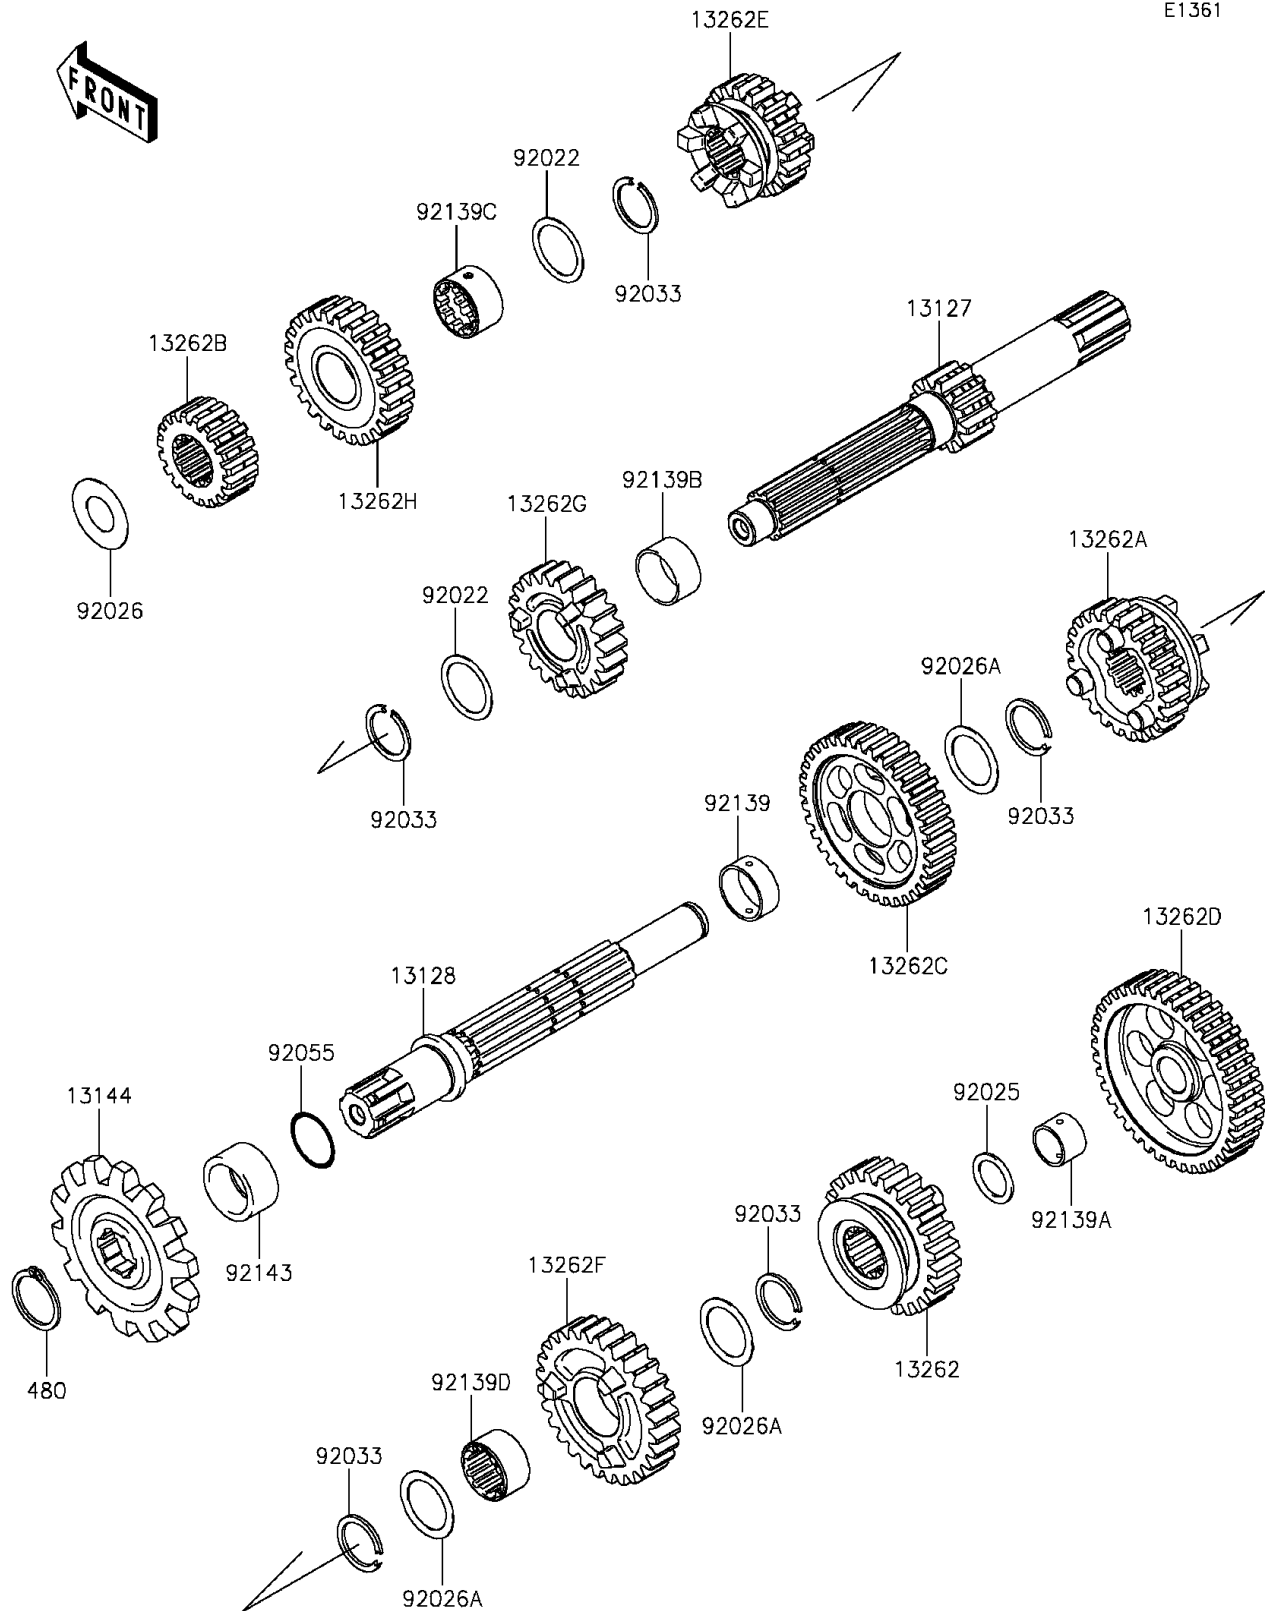

2013 KLX[®]140L

PARTS DIAGRAM

Transmission

E1361

2013 KLX[®]140L

PARTS LIST

Transmission

Kawasaki

Let the Good Times Roll[®]

ITEM NAME

PART NUMBER

QUANTITY
