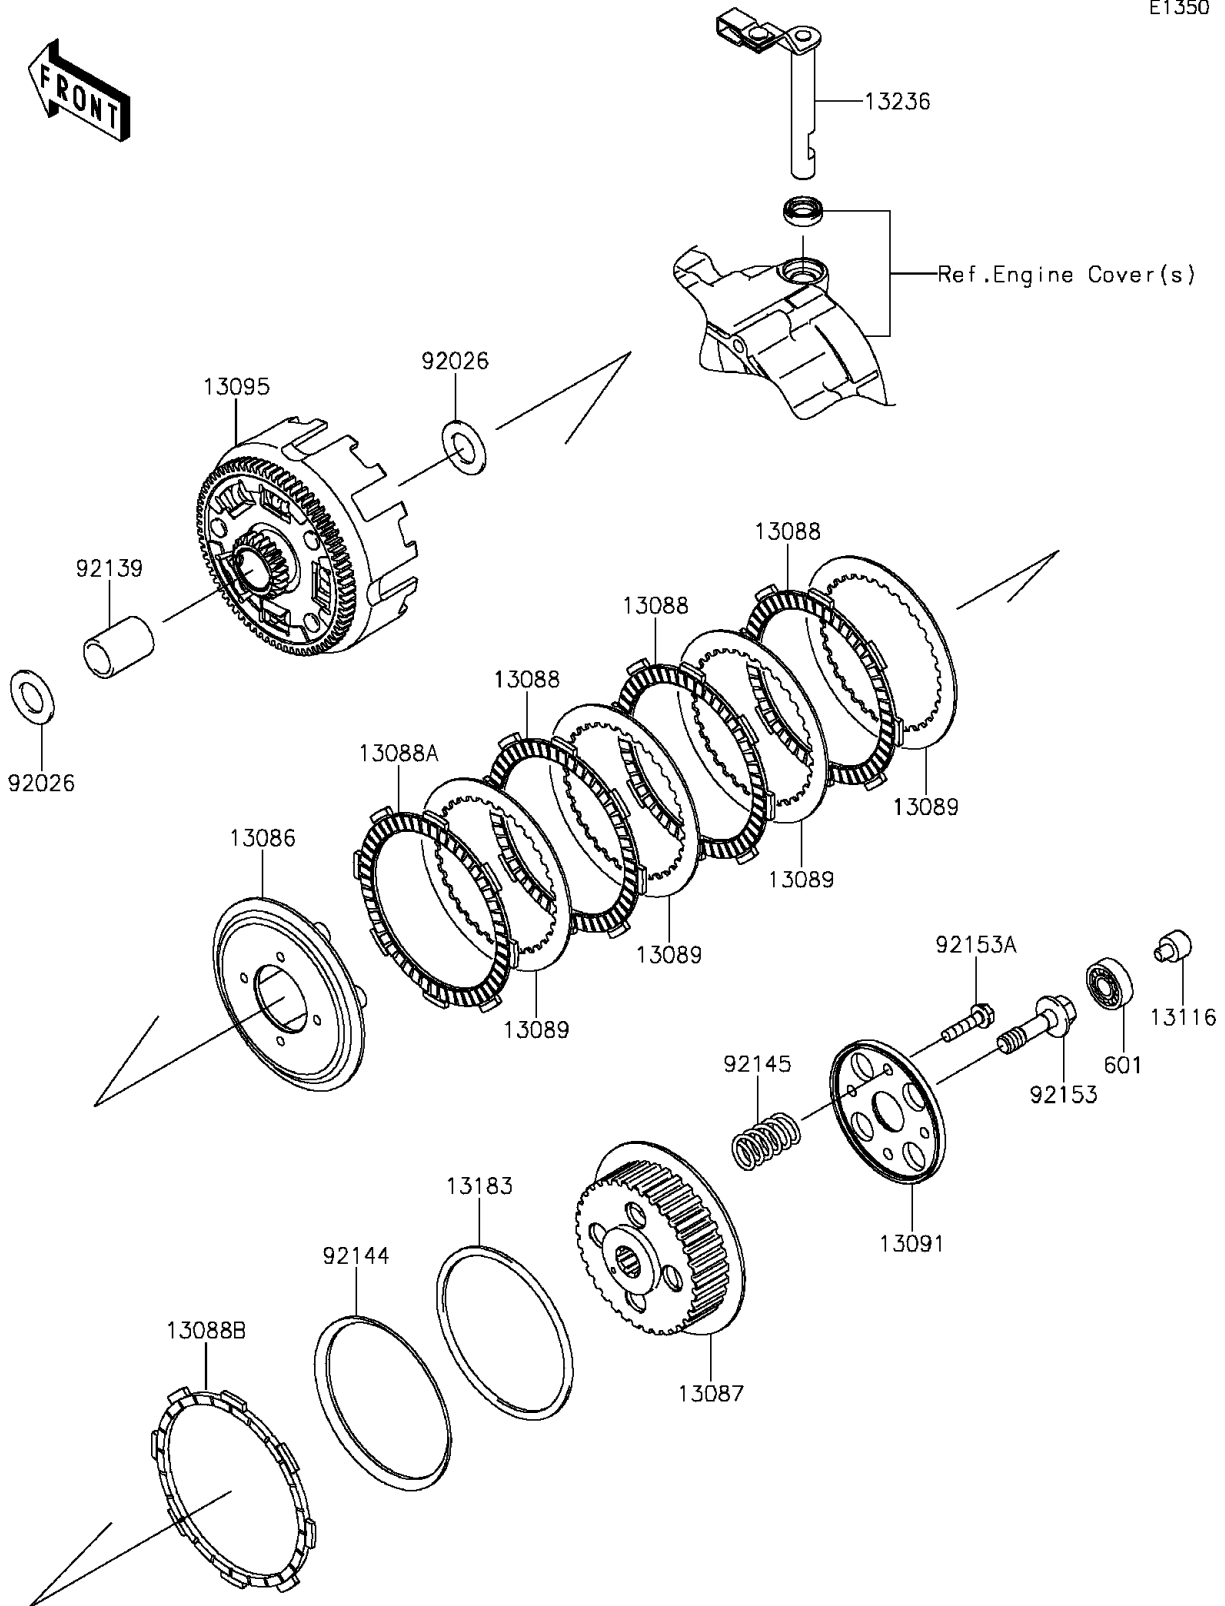

2012 KLX[®]140L

PARTS DIAGRAM

Clutch

E1350

2012 KLX[®]140L

PARTS LIST

Clutch

Kawasaki

Let the Good Times Roll[®]

ITEM NAME

PART NUMBER

QUANTITY
