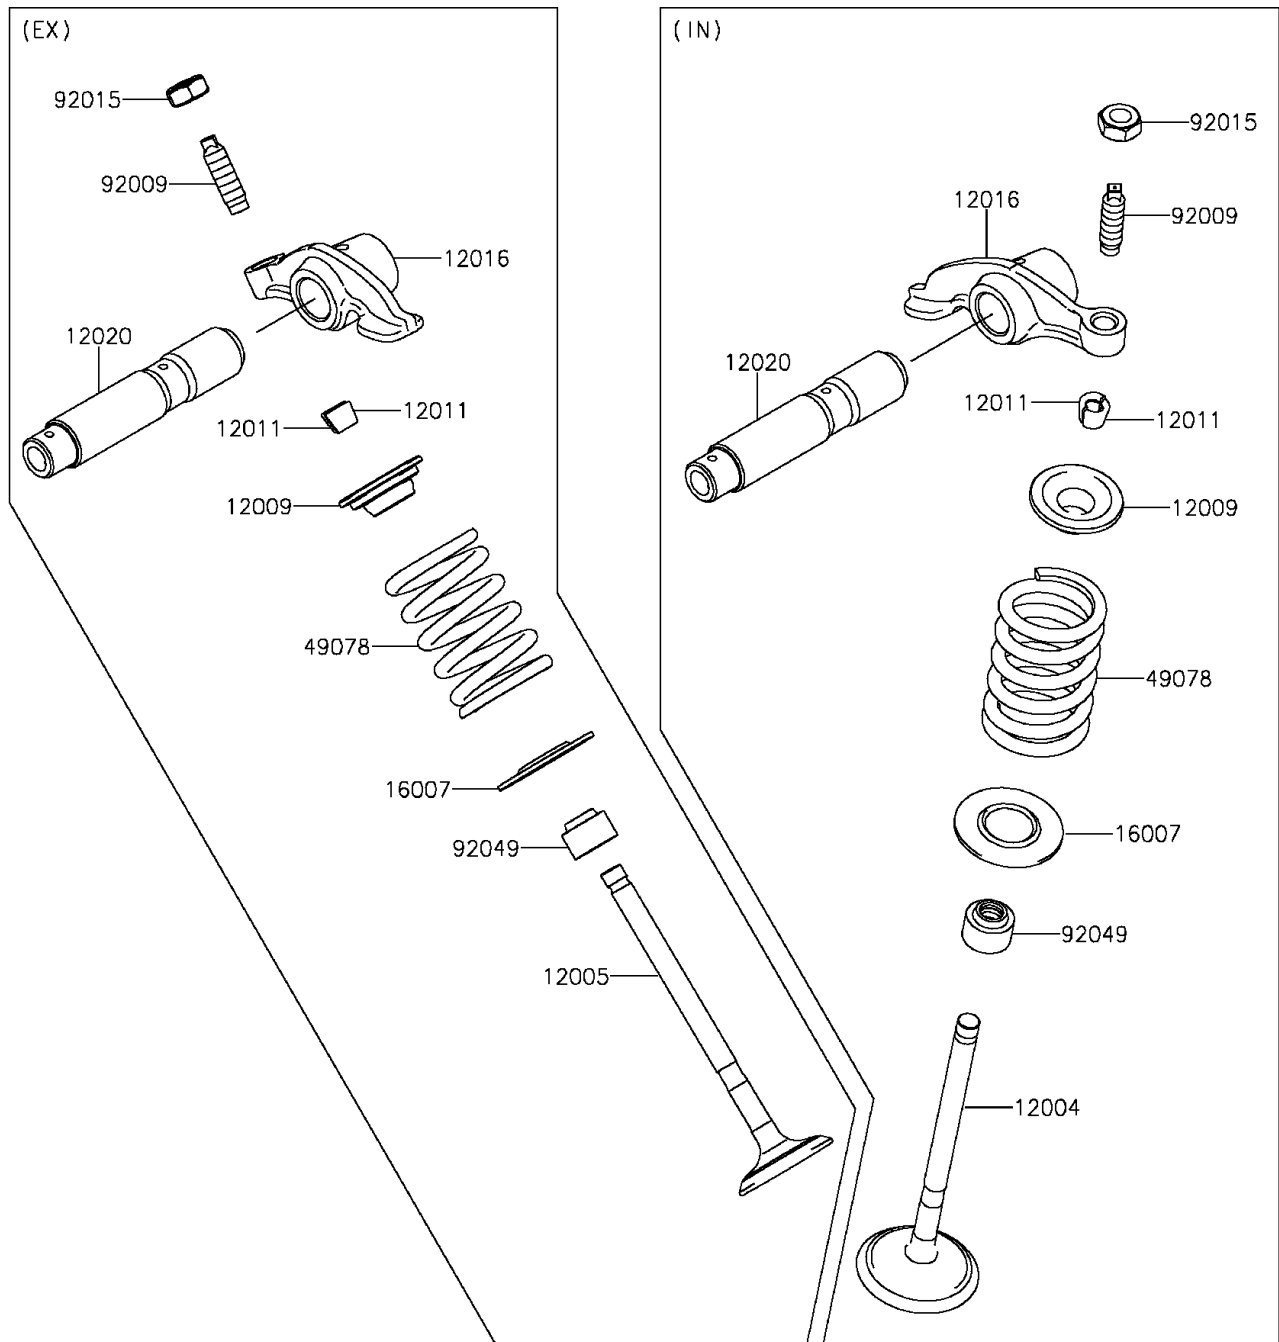

## PARTS DIAGRAM

Valve(s)

E1210

# 2013 KLX<sup>®</sup>140L

## PARTS LIST

### Valve(s)

ITEM NAME	PART NUMBER	QUANTITY
VALVE-INTAKE (Ref # 12004)	12004-0049	1
VALVE-EXHAUST (Ref # 12005)	12005-0725	1
RETAINER-VALVE SPRING (Ref # 12009)	12009-0018	2
COLLET (Ref # 12011)	12011-1051	4
ARM-ROCKER (Ref # 12016)	12016-0026	2
SHAFT-ROCKER (Ref # 12020)	12020-0007	2
SEAT-SPRING (Ref # 16007)	16007-1223	2
SPRING-ENGINE VALVE (Ref # 49078)	49078-0064	2
SCREW,VALVE ADJUST (Ref # 92009)	92009-1109	2
NUT,VALVE ADJUST LOCK (Ref # 92015)	92015-1137	2
SEAL-OIL (Ref # 92049)	92049-0139	2