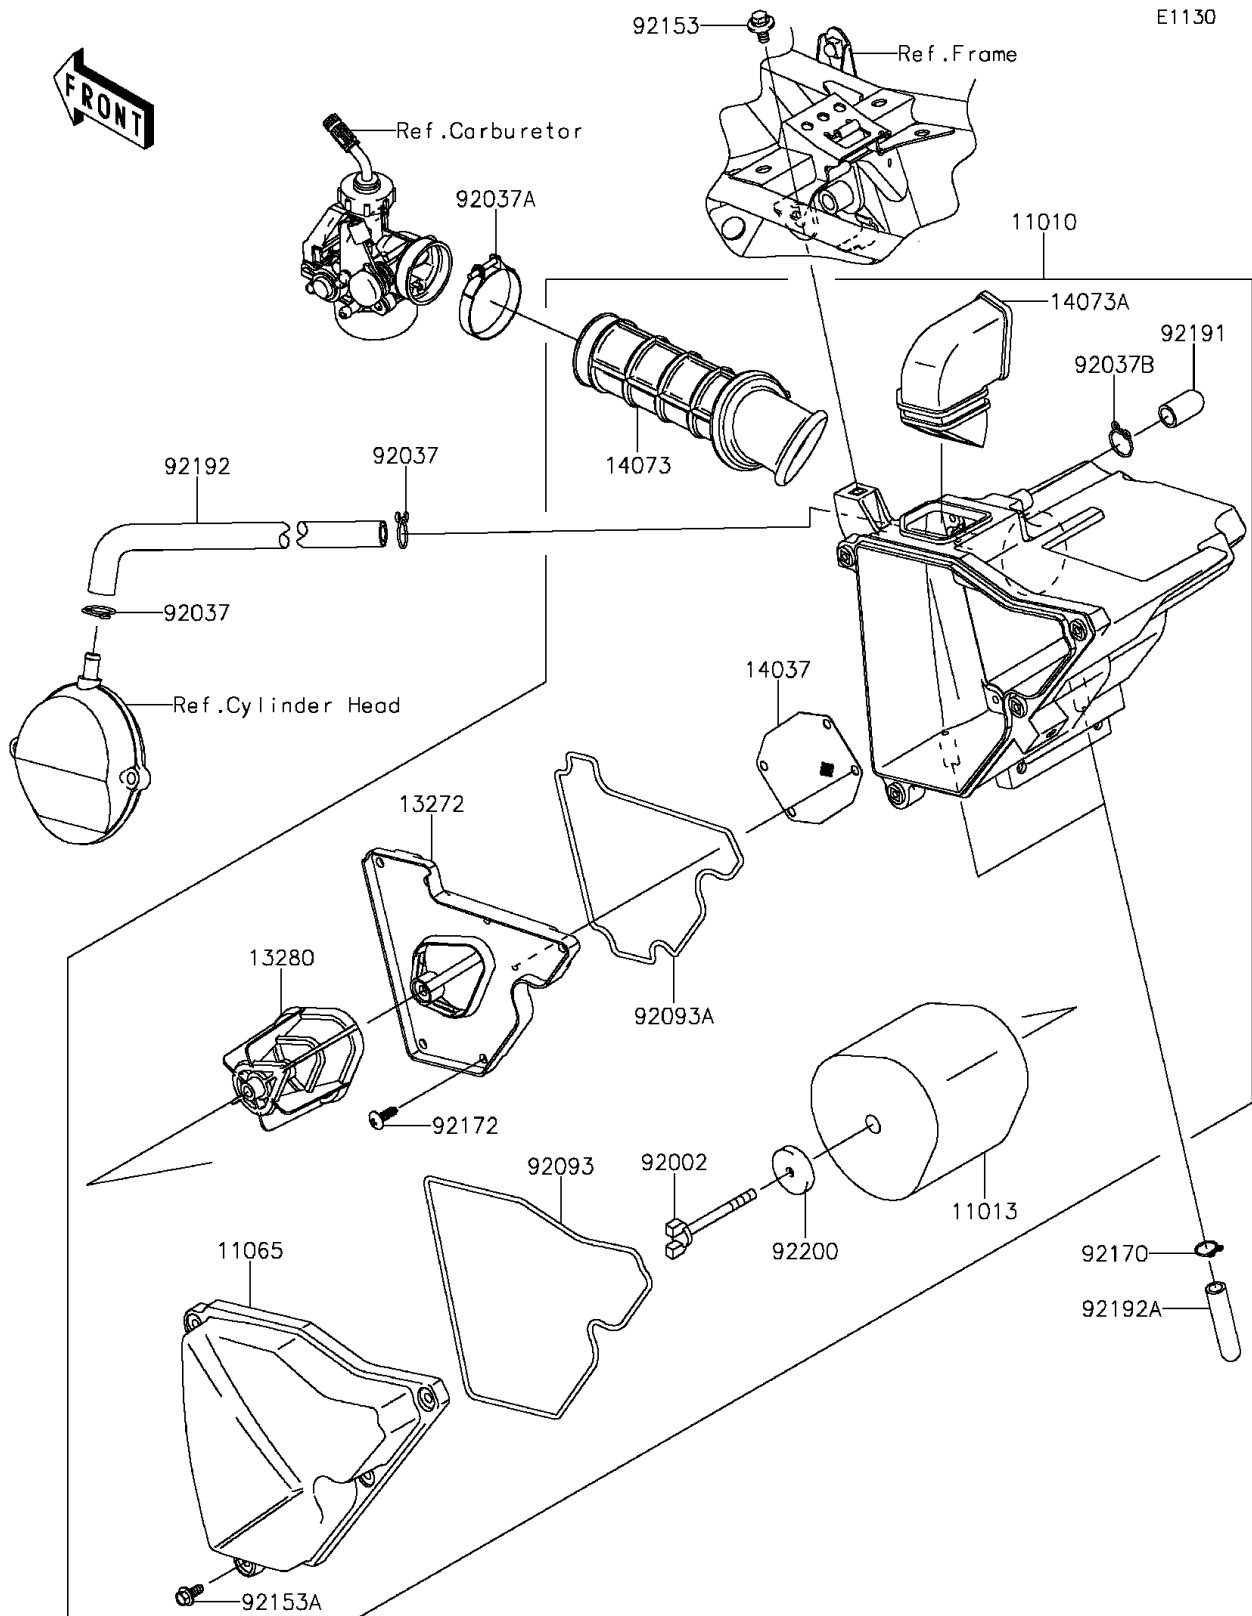

2013 KLX[®]140L

PARTS DIAGRAM

Air Cleaner

2013 KLX[®]140L

PARTS LIST

Air Cleaner

Kawasaki

Let the Good Times Roll[®]

ITEM NAME

PART NUMBER

QUANTITY
