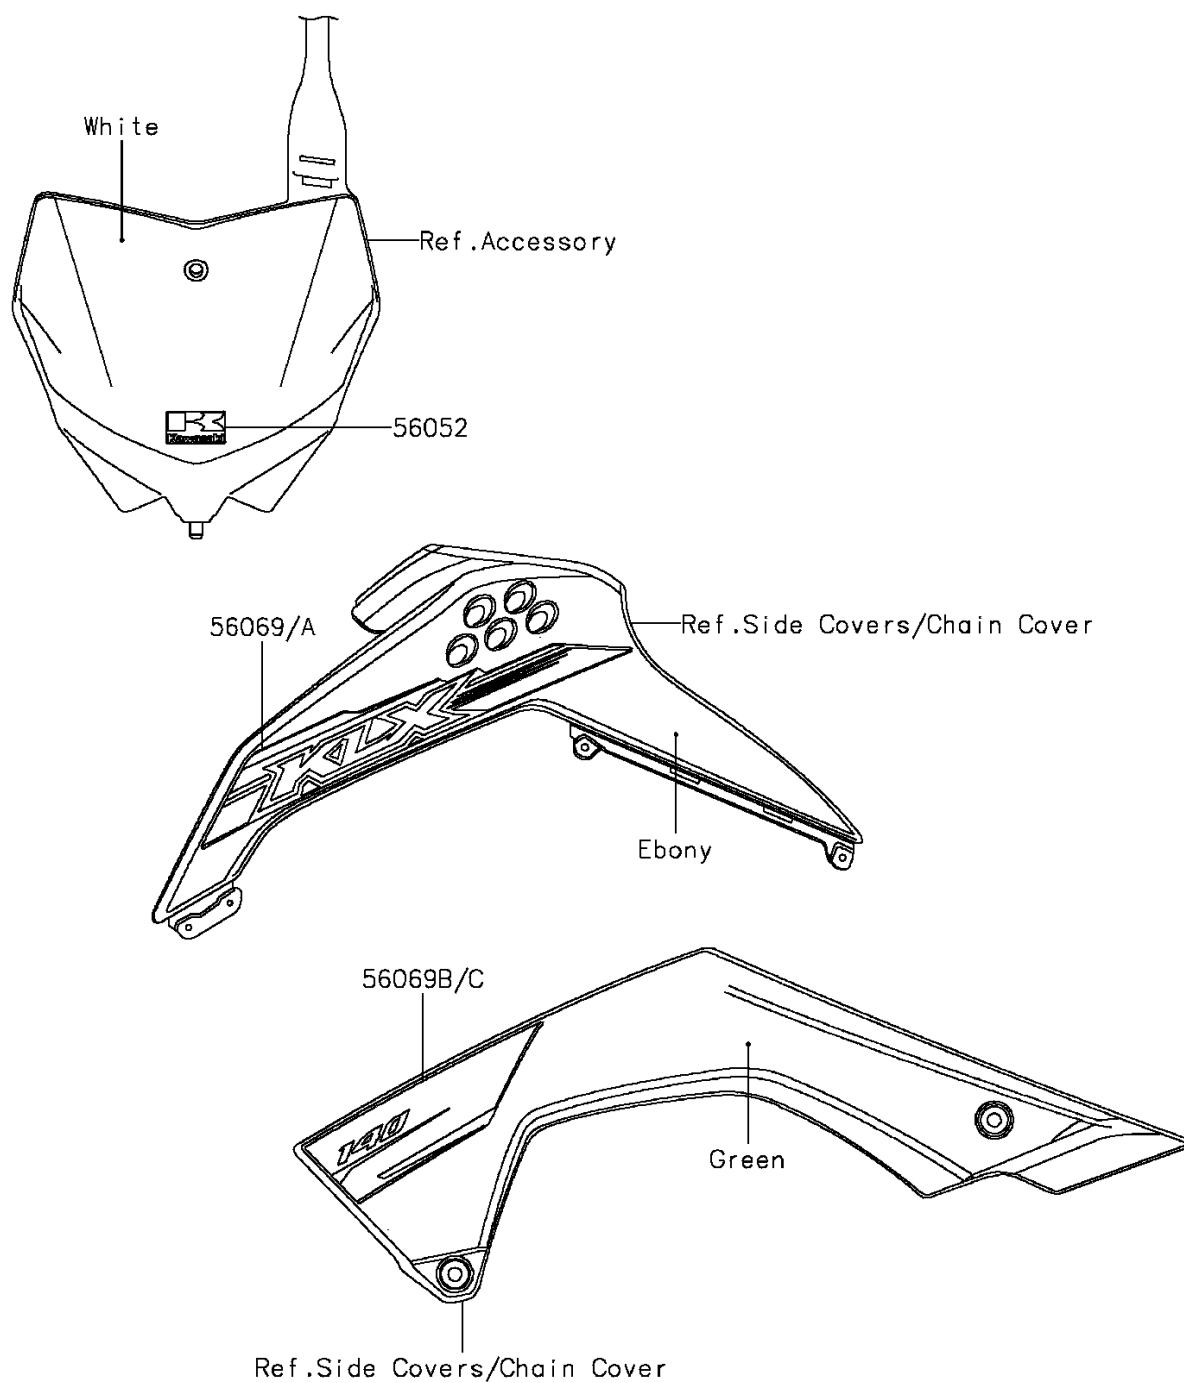

2015 KLX[®]140

PARTS DIAGRAM

Decals(AFF)

Kawasaki

Let the Good Times Roll[®]

F2861C

2015 KLX[®]140

PARTS LIST

Decals(AFF)

ITEM NAME

PART NUMBER

QUANTITY
