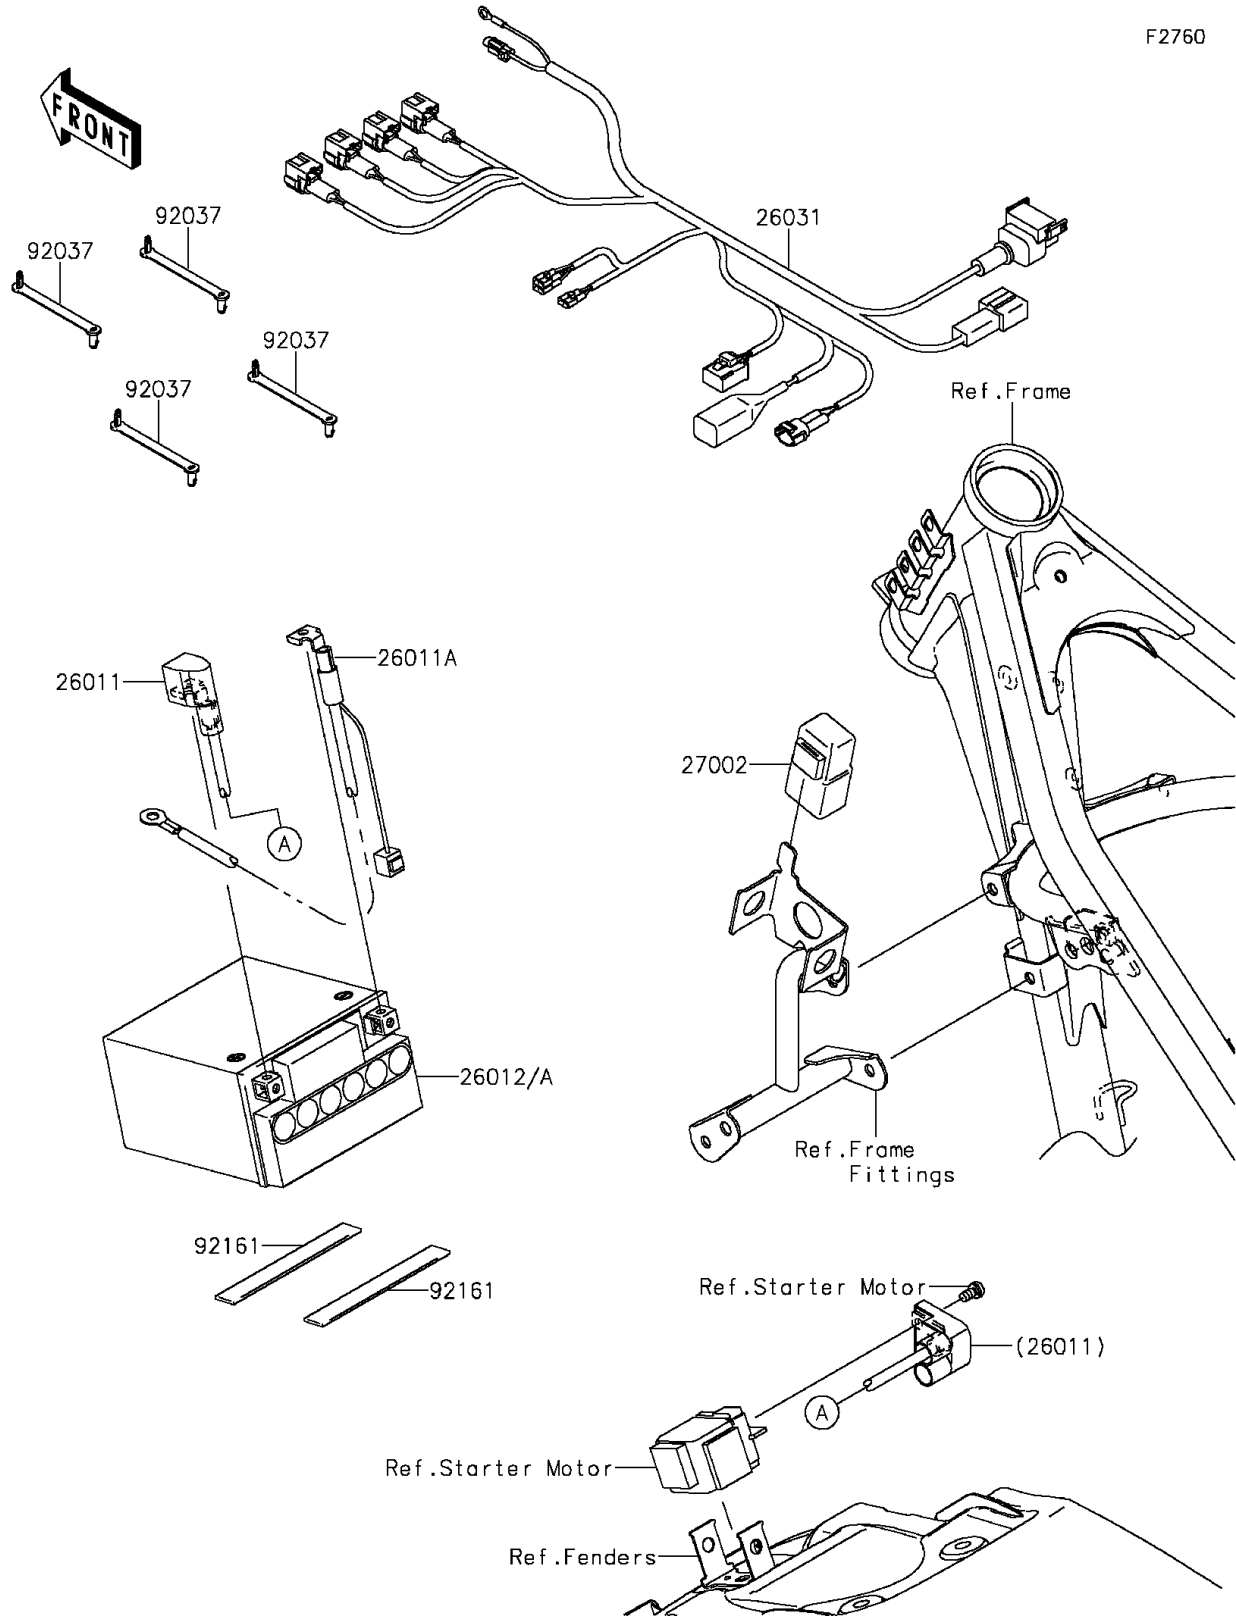

2015 KLX[®]140

PARTS DIAGRAM

Chassis Electrical Equipment

2015 KLX[®]140

PARTS LIST

Chassis Electrical Equipment

ITEM NAME

PART NUMBER

QUANTITY
