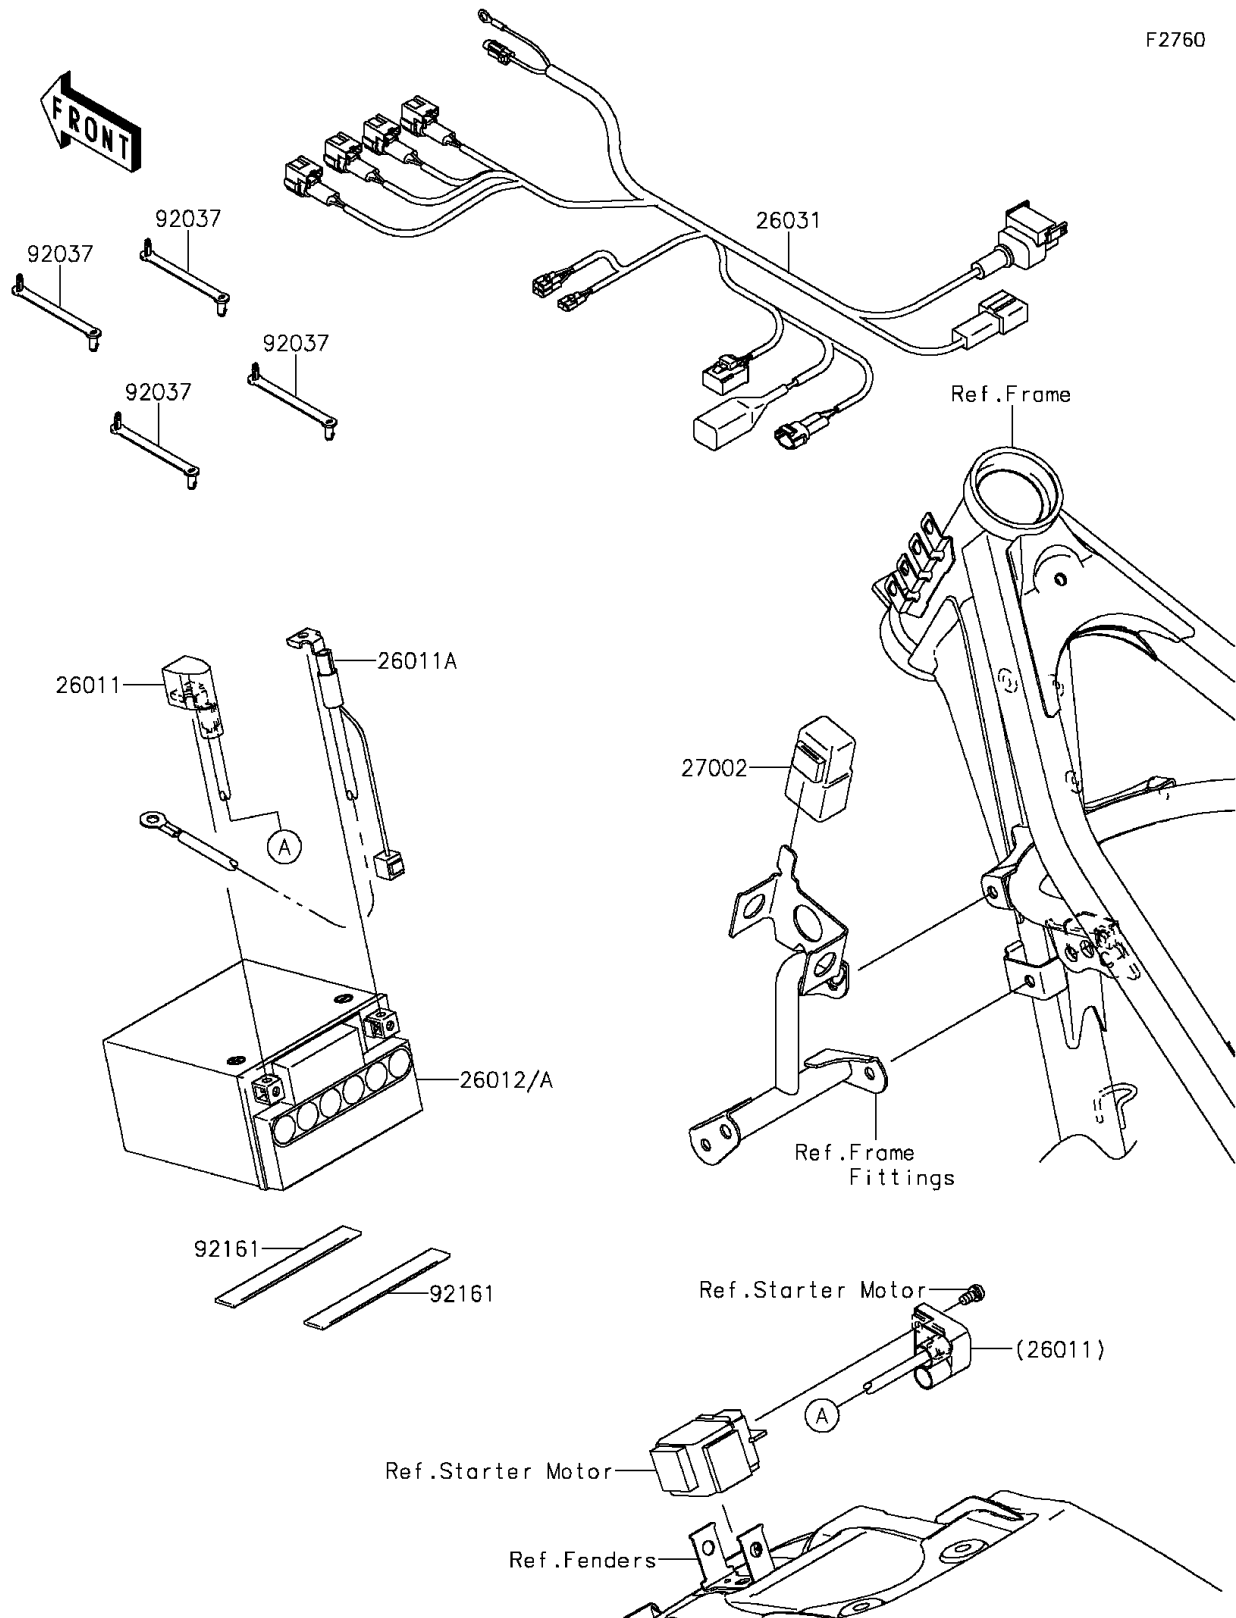

2013 KLX[®]140

PARTS DIAGRAM

Chassis Electrical Equipment

F2760

2013 KLX[®]140

PARTS LIST

Chassis Electrical Equipment

ITEM NAME

PART NUMBER

QUANTITY
