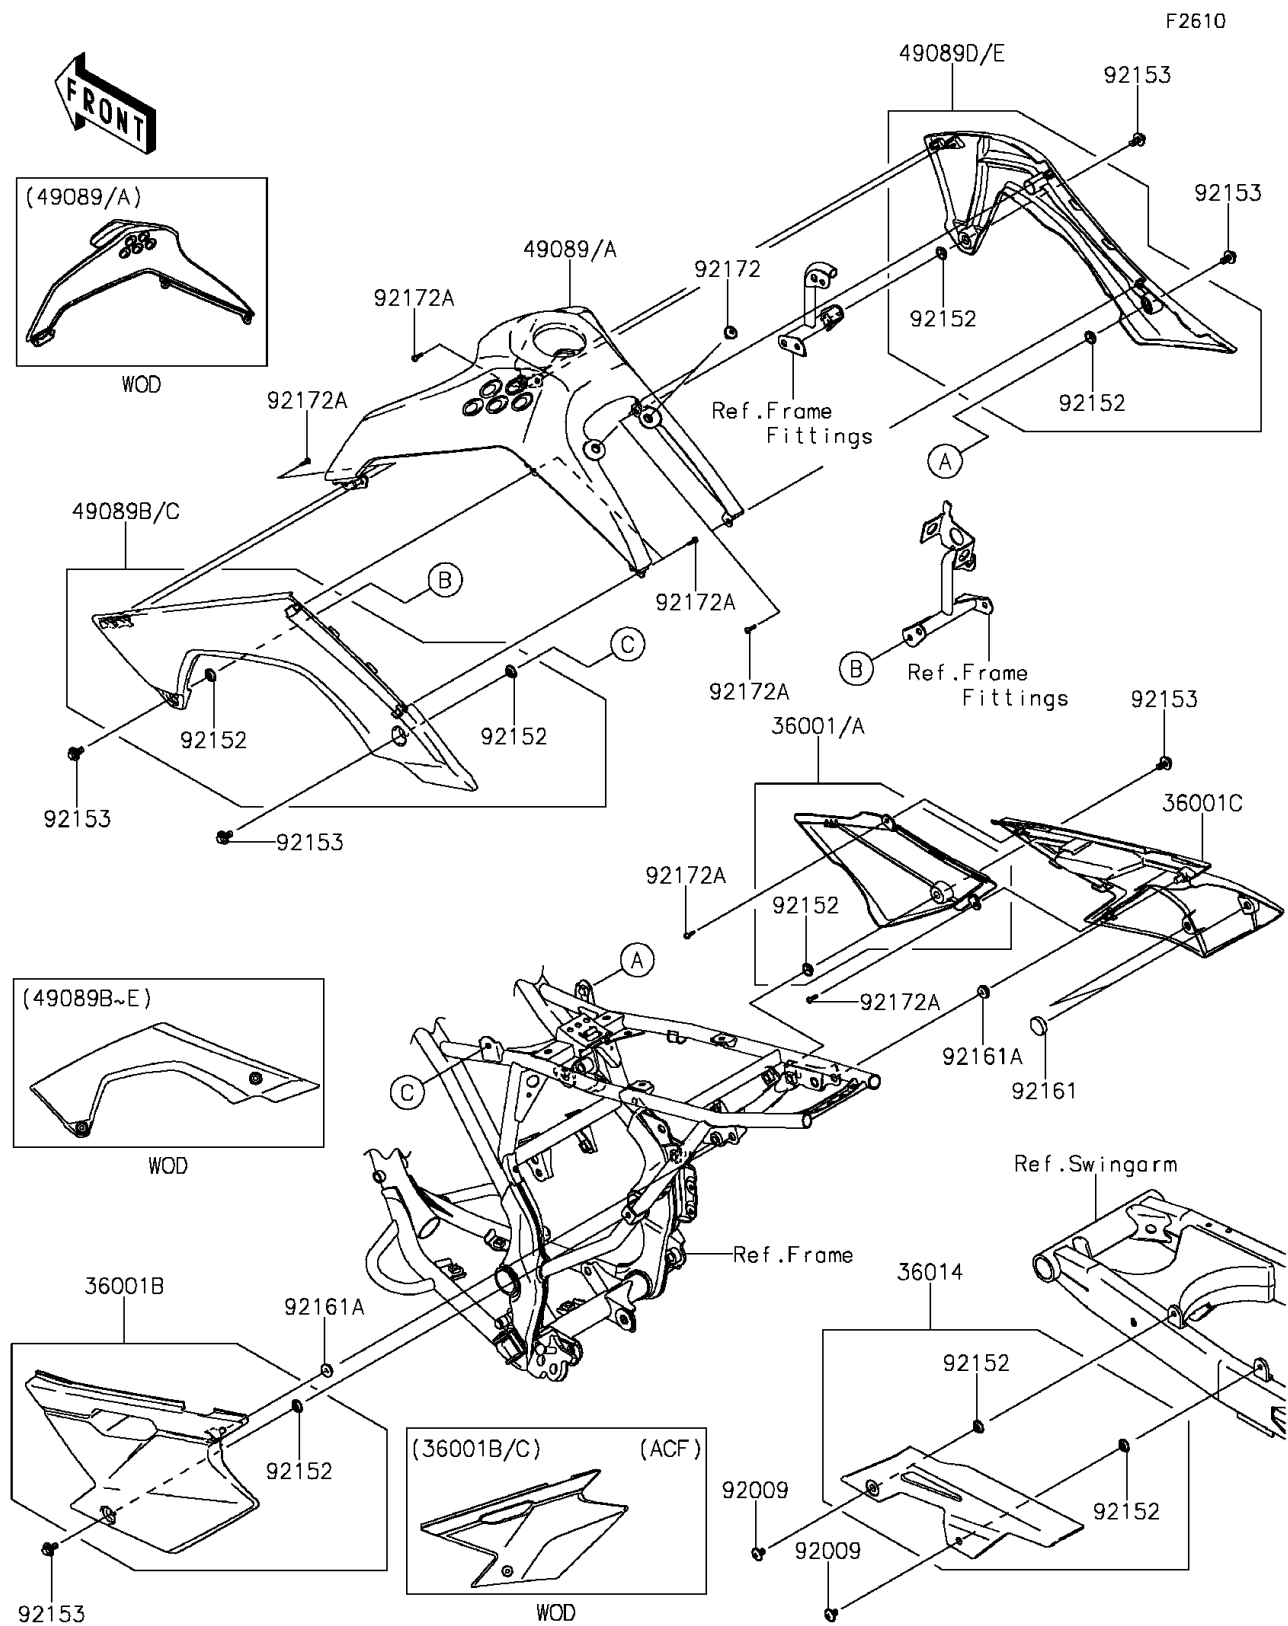

2013 KLX[®]140

PARTS DIAGRAM

Side Covers/Chain Cover

2013 KLX[®]140

PARTS LIST

Side Covers/Chain Cover

Kawasaki

Let the Good Times Roll[®]

ITEM NAME

PART NUMBER

QUANTITY
