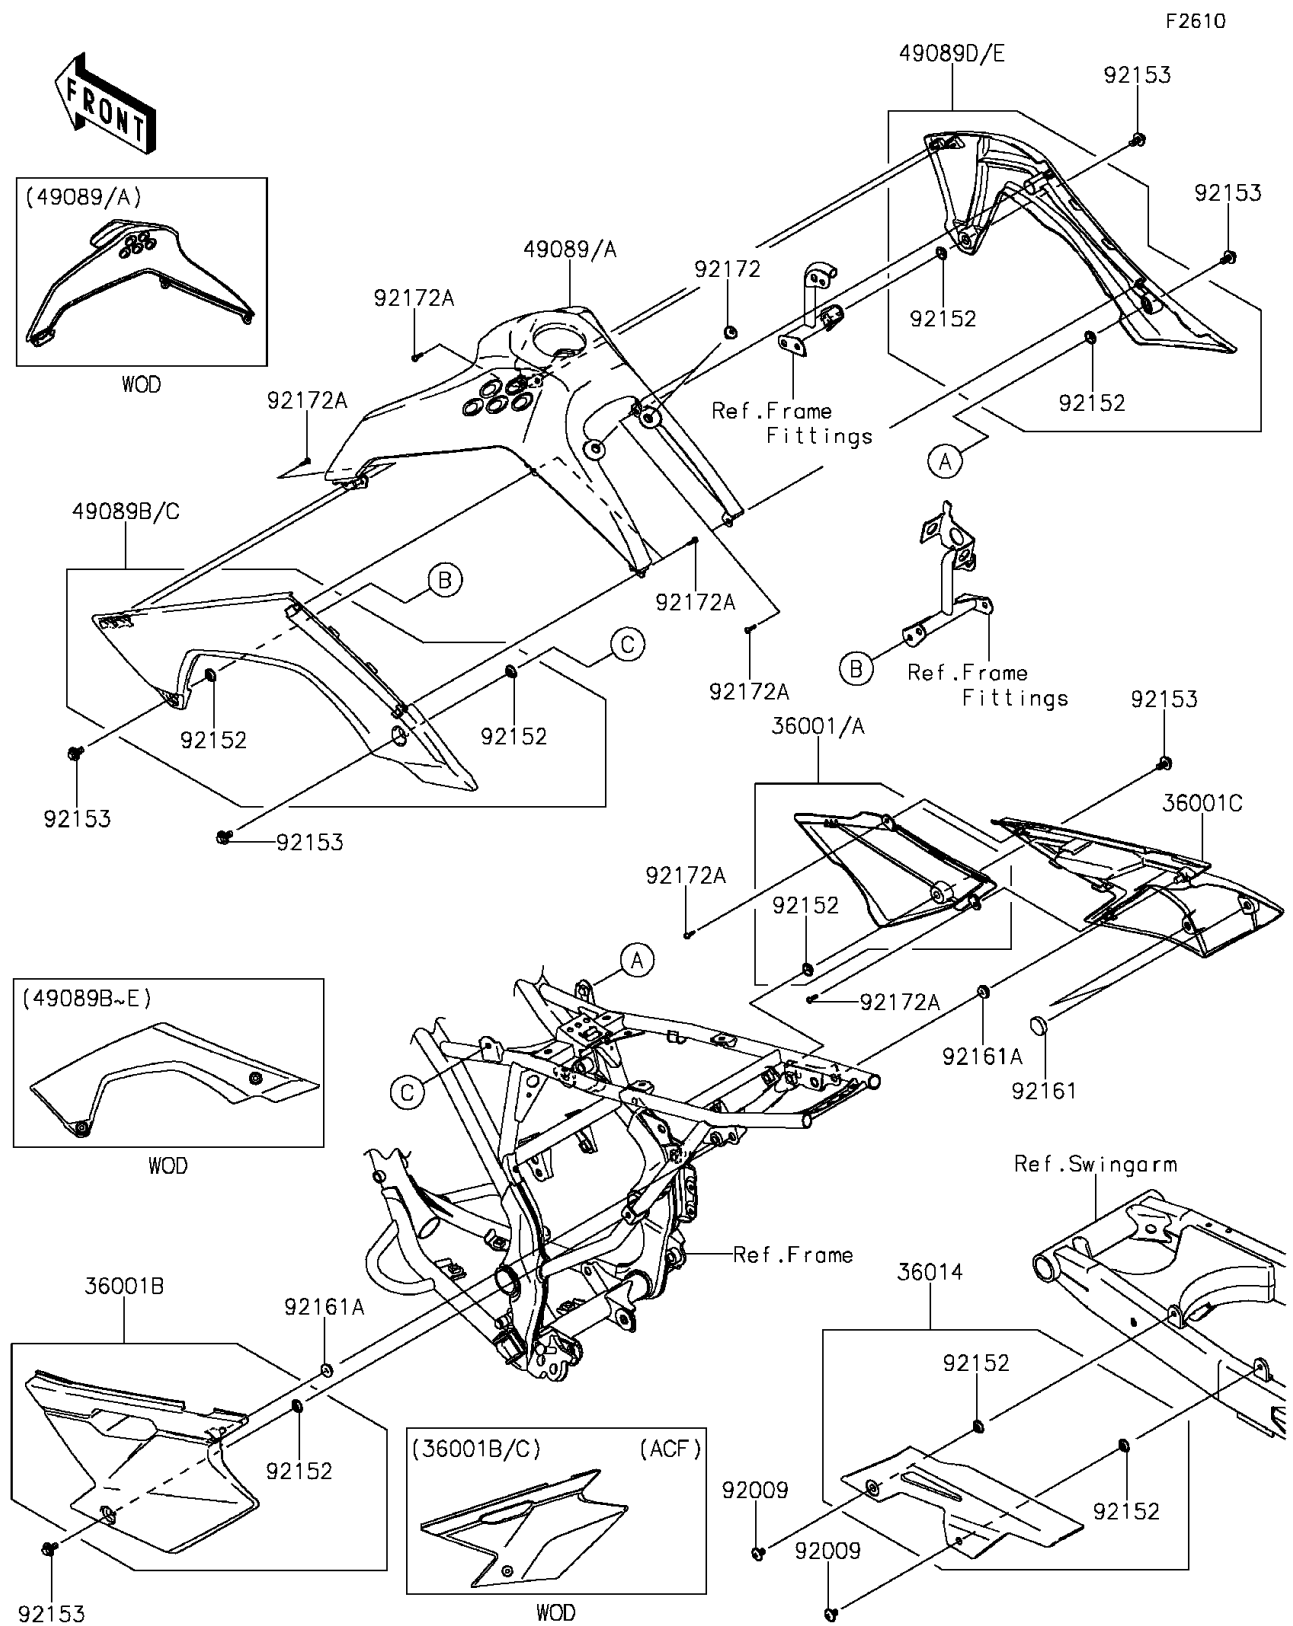

2012 KLX[®]140

PARTS DIAGRAM

Side Covers/Chain Cover

2012 KLX[®]140

PARTS LIST

Side Covers/Chain Cover

| ITEM NAME | PART NUMBER | QUANTITY |
|---|----------------|----------|
| COVER-SIDE,FR,RH,EBONY (Ref # 36001A) | 36001-0125-6C | 1 |
| COVER-SIDE,RR,LH,B.WHITE (Ref # 36001B) | 36001-0154-266 | 1 |
| COVER-SIDE,RR,RH,B.WHITE (Ref # 36001C) | 36001-0156-266 | 1 |
| CASE-CHAIN (Ref # 36014) | 36014-0044 | 1 |
| SHROUD-ENGINE,UPP,L.GREEN (Ref # 49089) | 49089-0052-290 | 1 |
| SHROUD-ENGINE,LH,L.GREEN (Ref # 49089B) | 49089-0053-290 | 1 |
| SHROUD-ENGINE,RH,L.GREEN (Ref # 49089D) | 49089-0054-290 | 1 |
| SCREW,6X10 (Ref # 92009) | 92009-1729 | 2 |
| COLLAR,8.8X11.2X4 (Ref # 92152) | 92152-0909 | 8 |
| BOLT,FLANGED,6X14 (Ref # 92153) | 92153-0936 | 6 |
| DAMPER (Ref # 92161) | 92161-0336 | 2 |
| DAMPER (Ref # 92161A) | 92161-0631 | 2 |
| SCREW,6X10 (Ref # 92172) | 92172-0098 | 2 |
| SCREW,TAPPING,4X12 (Ref # 92172A) | 92172-0233 | 10 |