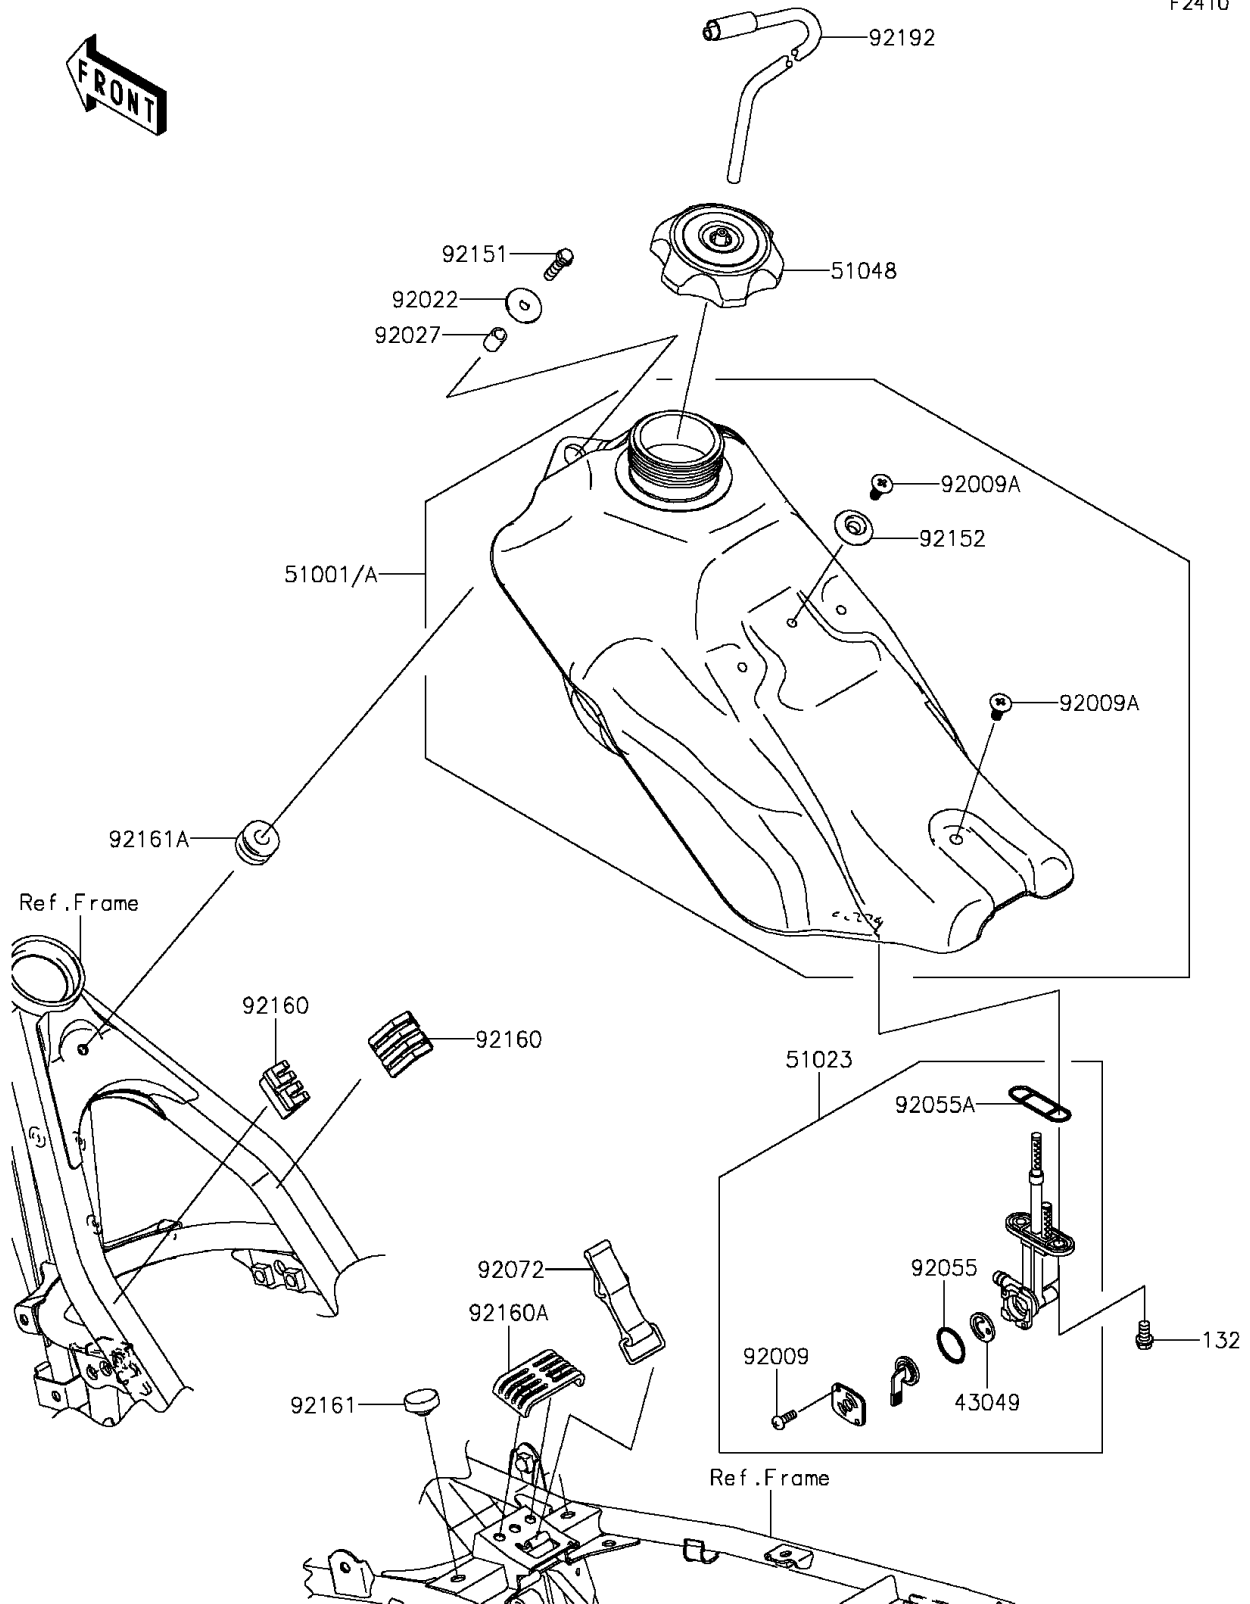

2012 KLX[®]140

PARTS DIAGRAM

Fuel Tank

F2410

2012 KLX[®]140

PARTS LIST

Fuel Tank

ITEM NAME

PART NUMBER

QUANTITY
