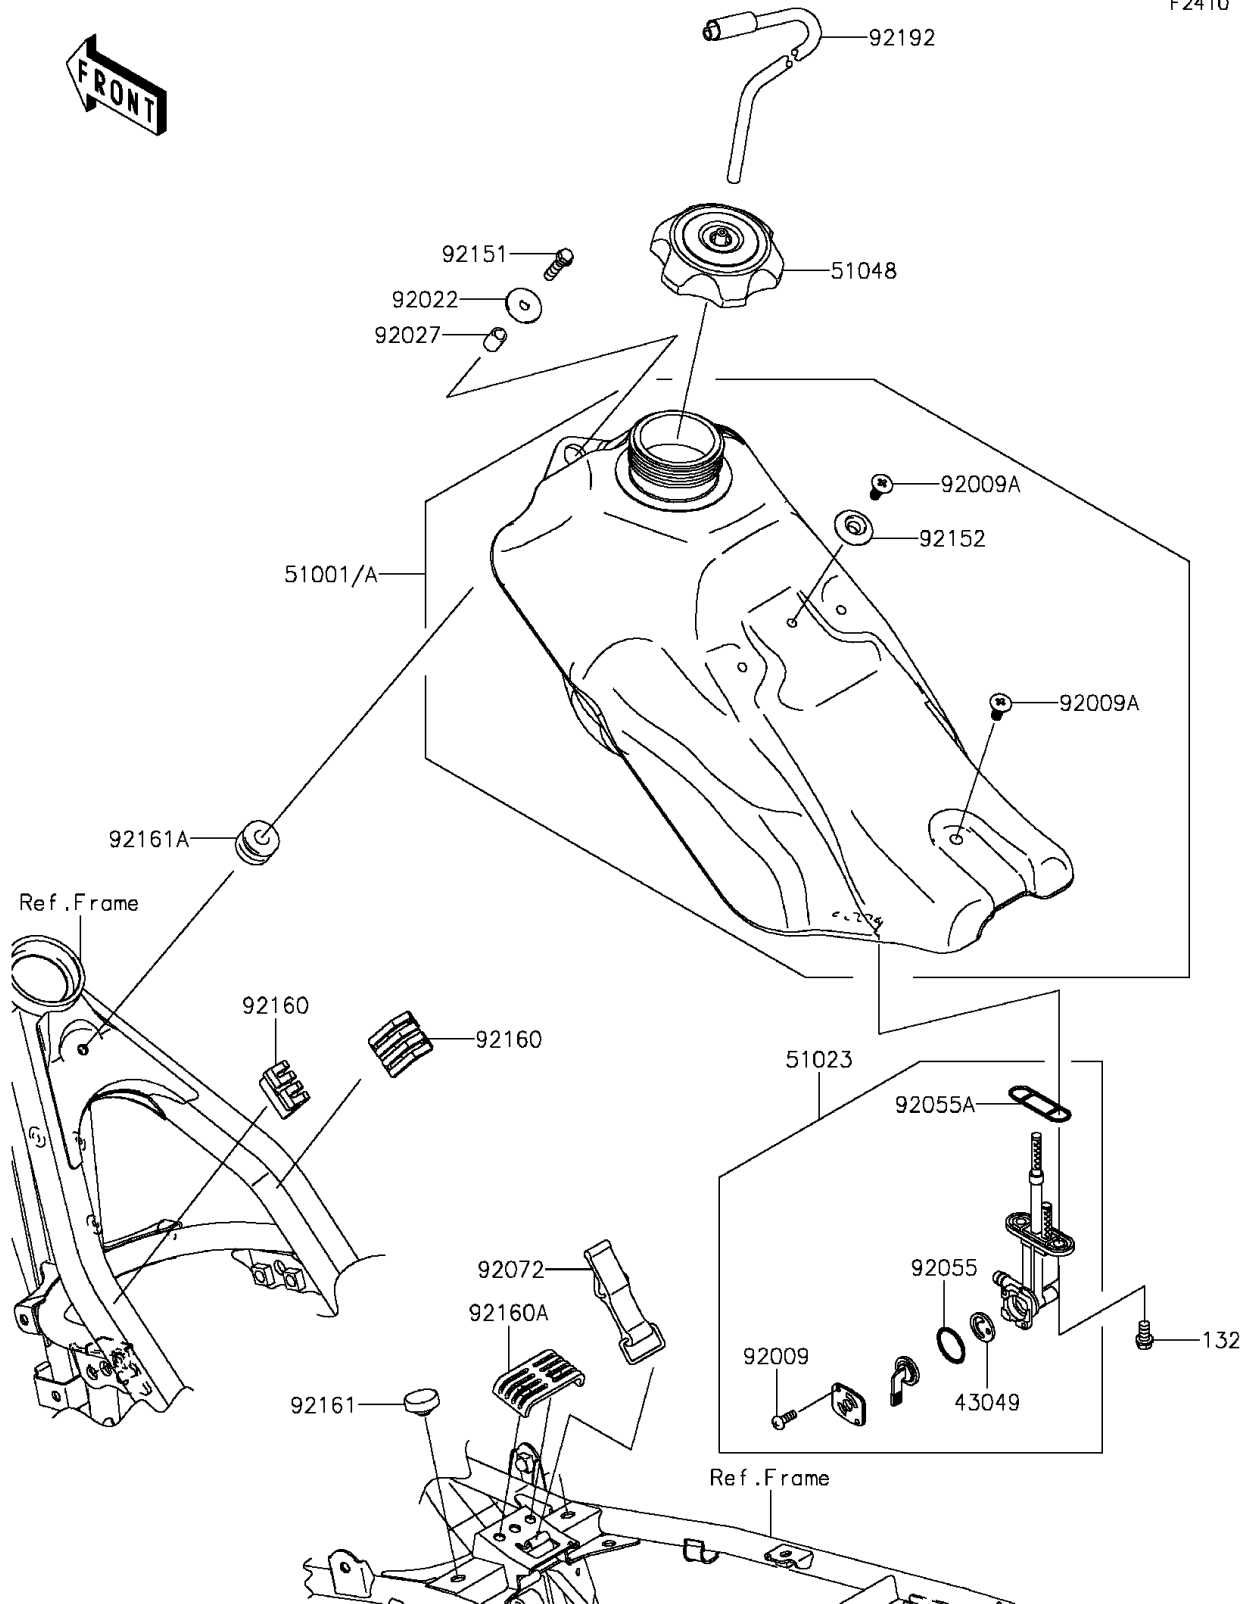

2014 KLX[®]140

PARTS DIAGRAM

Fuel Tank

F2410

2014 KLX[®]140

PARTS LIST

Fuel Tank

ITEM NAME

PART NUMBER

QUANTITY
