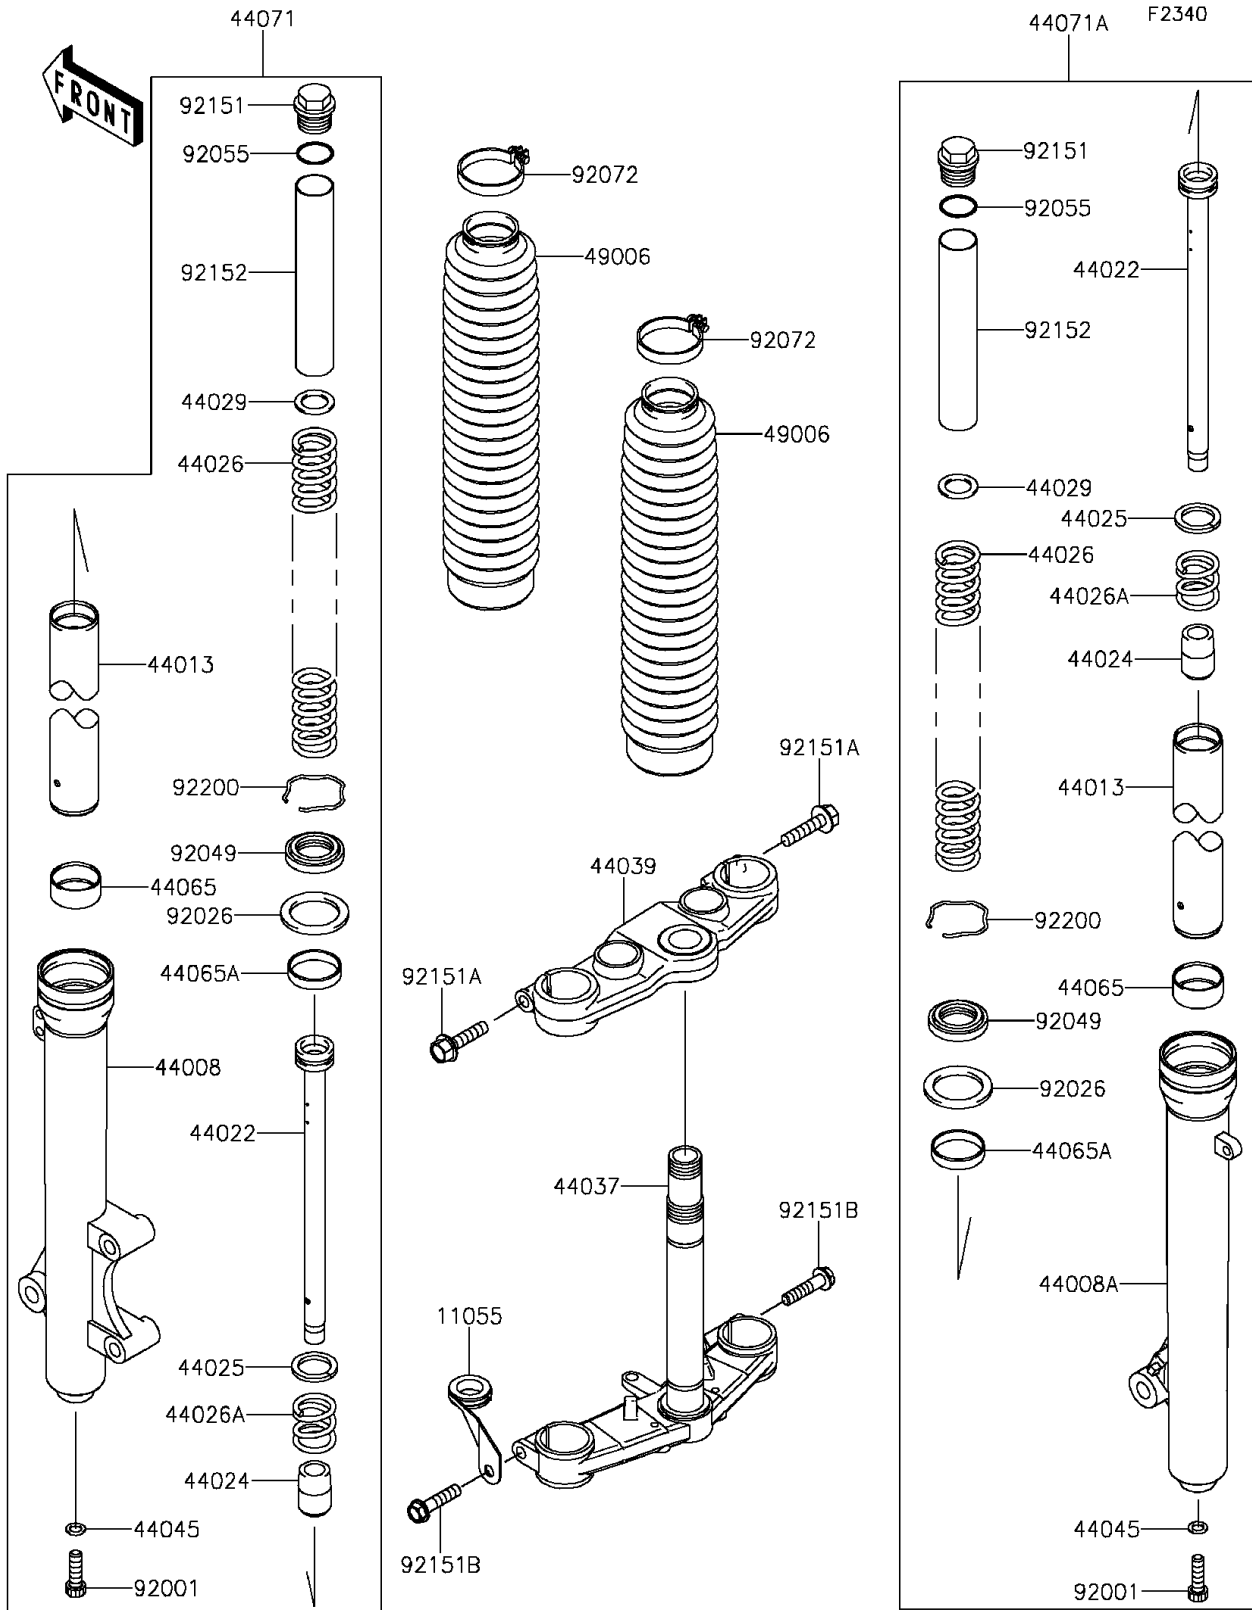

2015 KLX[®]140

PARTS DIAGRAM

Front Fork

2015 KLX[®]140

PARTS LIST

Front Fork

Kawasaki

Let the Good Times Roll[®]

ITEM NAME

PART NUMBER

QUANTITY
