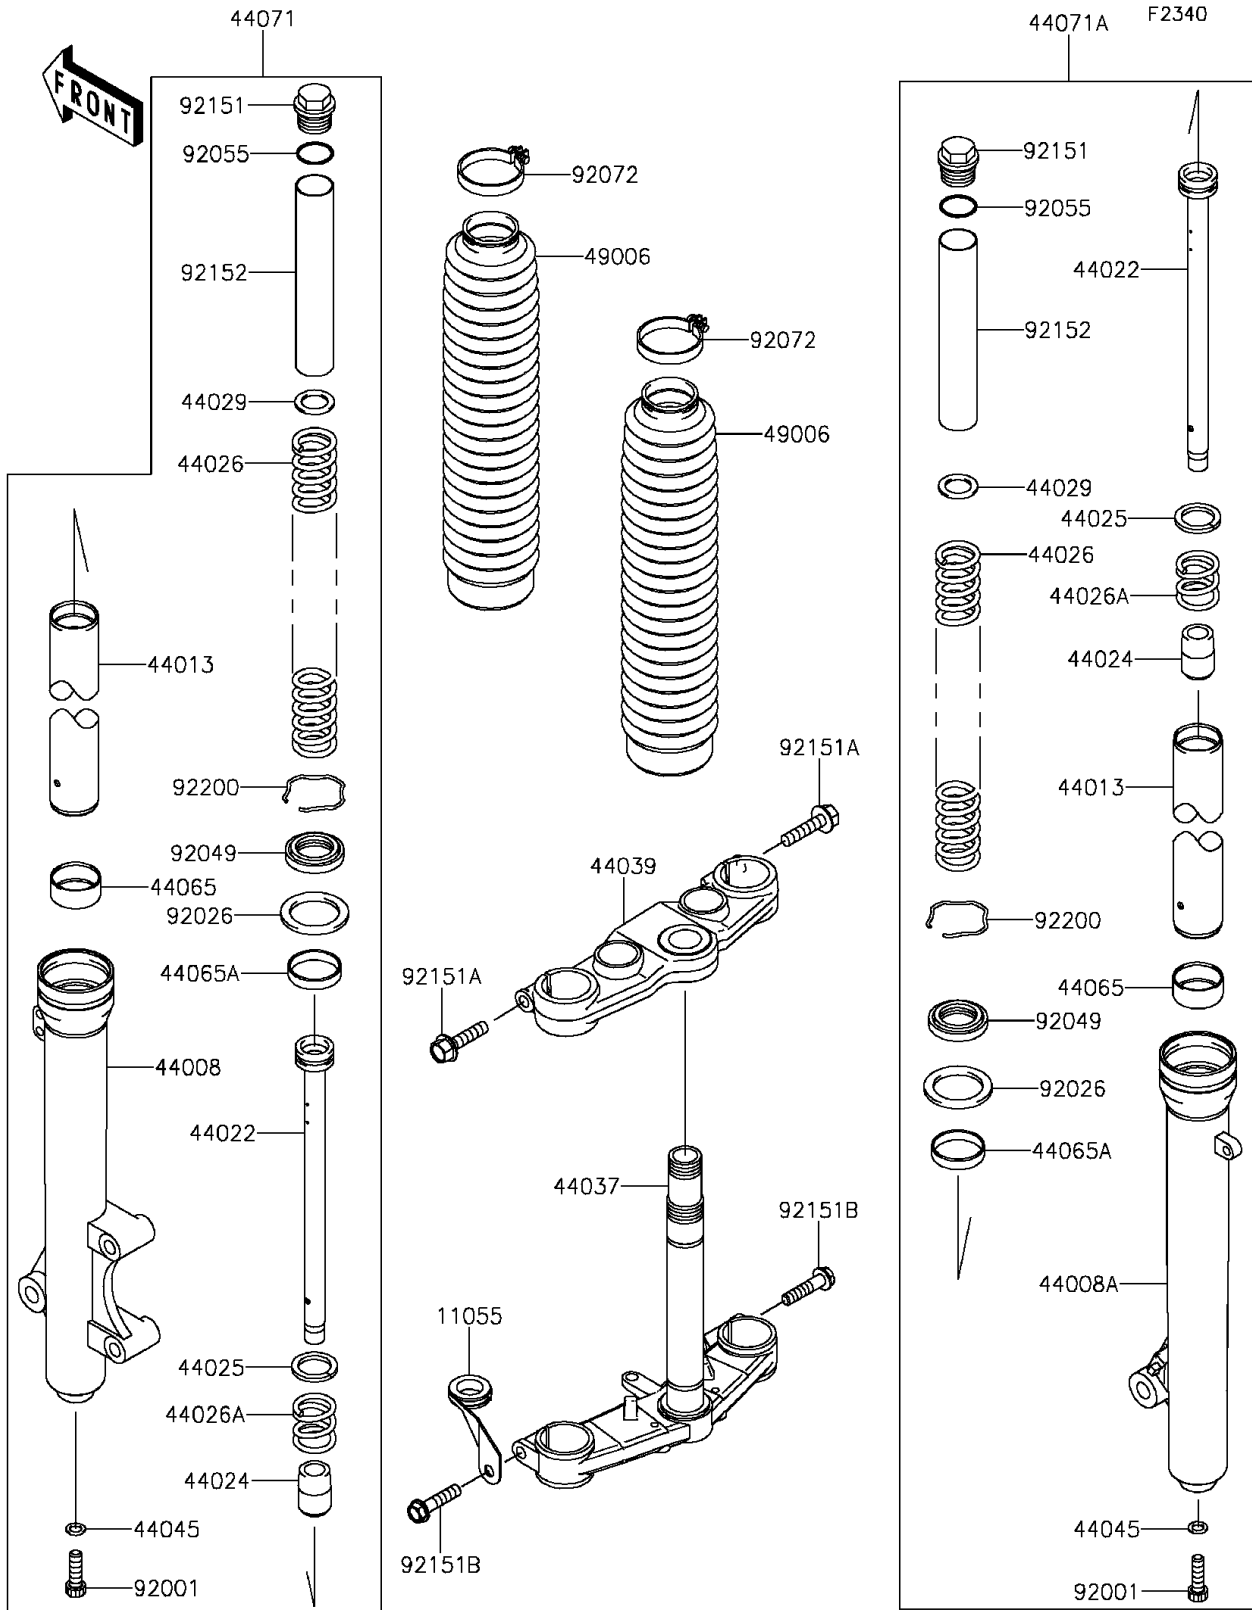

2014 KLX®140

PARTS DIAGRAM

Front Fork