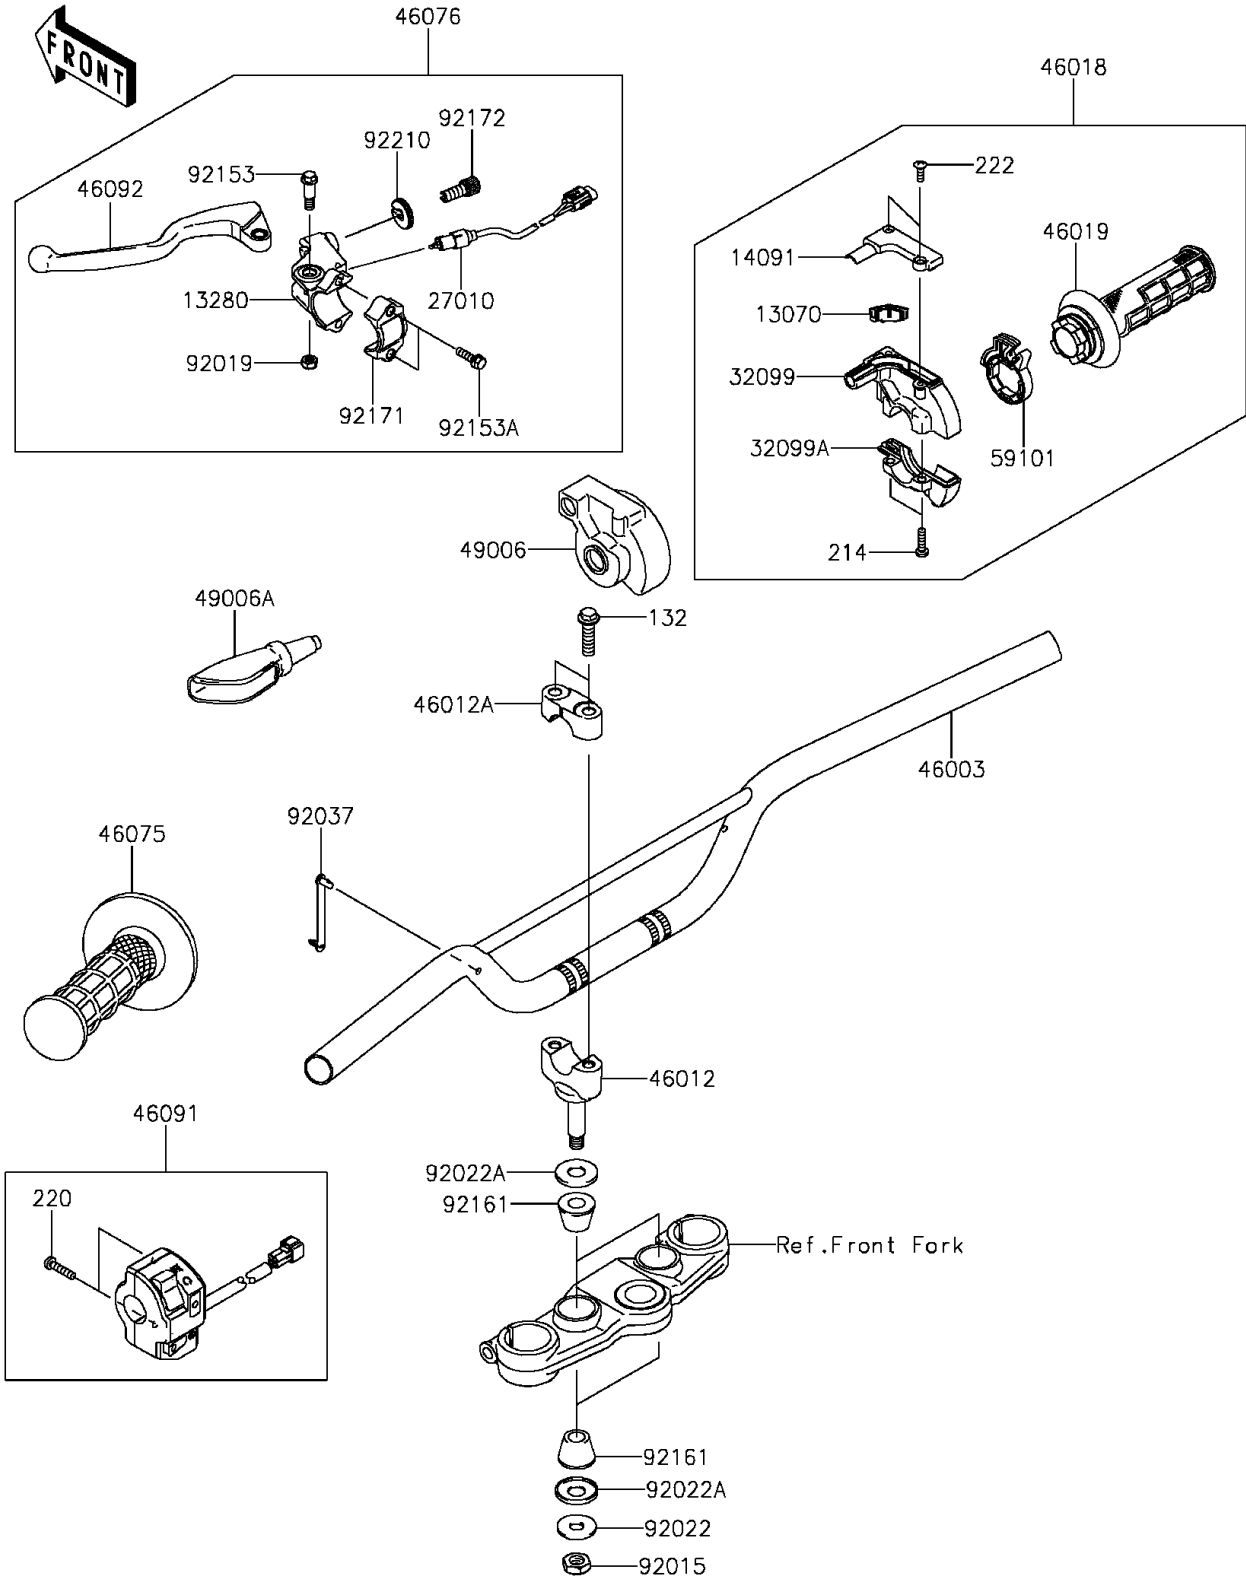

2013 KLX[®]140

PARTS DIAGRAM

Handlebar

F2310

2013 KLX[®]140

PARTS LIST

Handlebar

Kawasaki

Let the Good Times Roll[®]

ITEM NAME

PART NUMBER

QUANTITY
