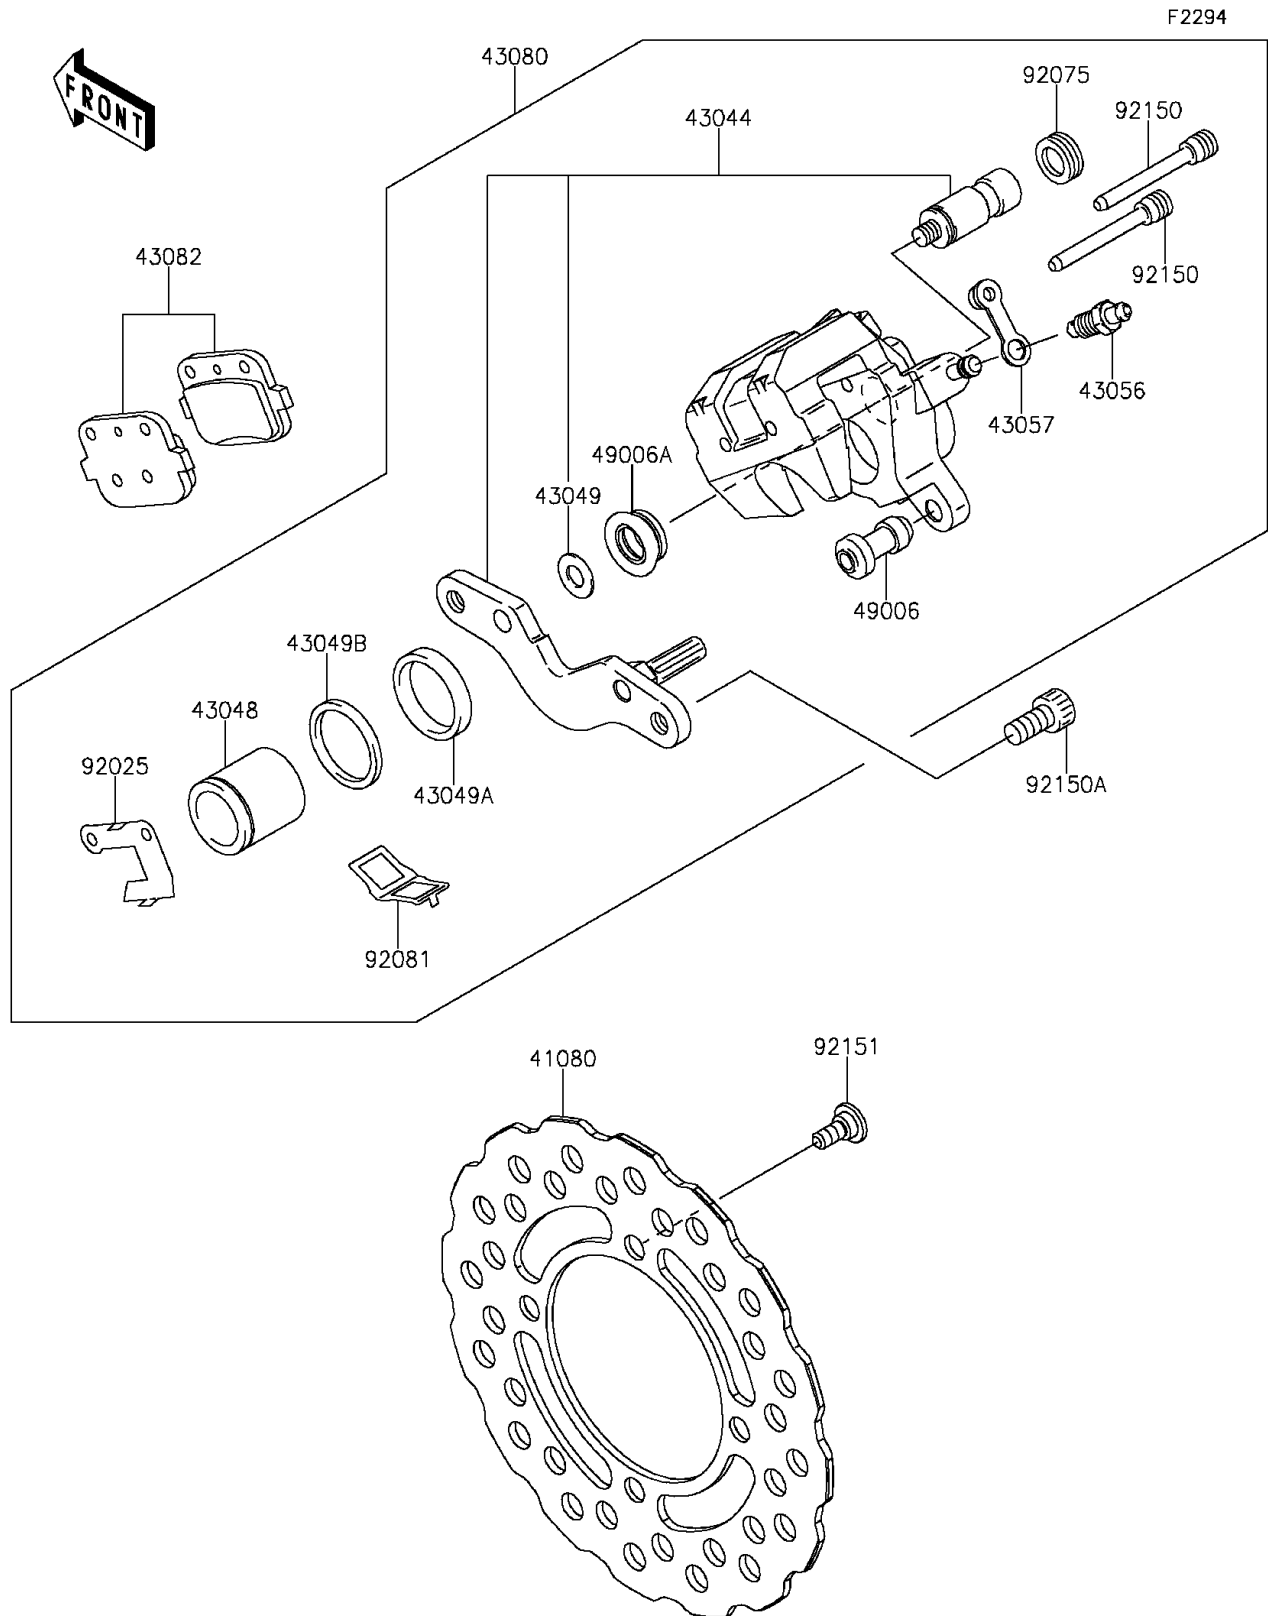

2016 KLX[®]140

PARTS DIAGRAM

Rear Brake

2016 KLX[®]140

PARTS LIST

Rear Brake

ITEM NAME

PART NUMBER

QUANTITY
