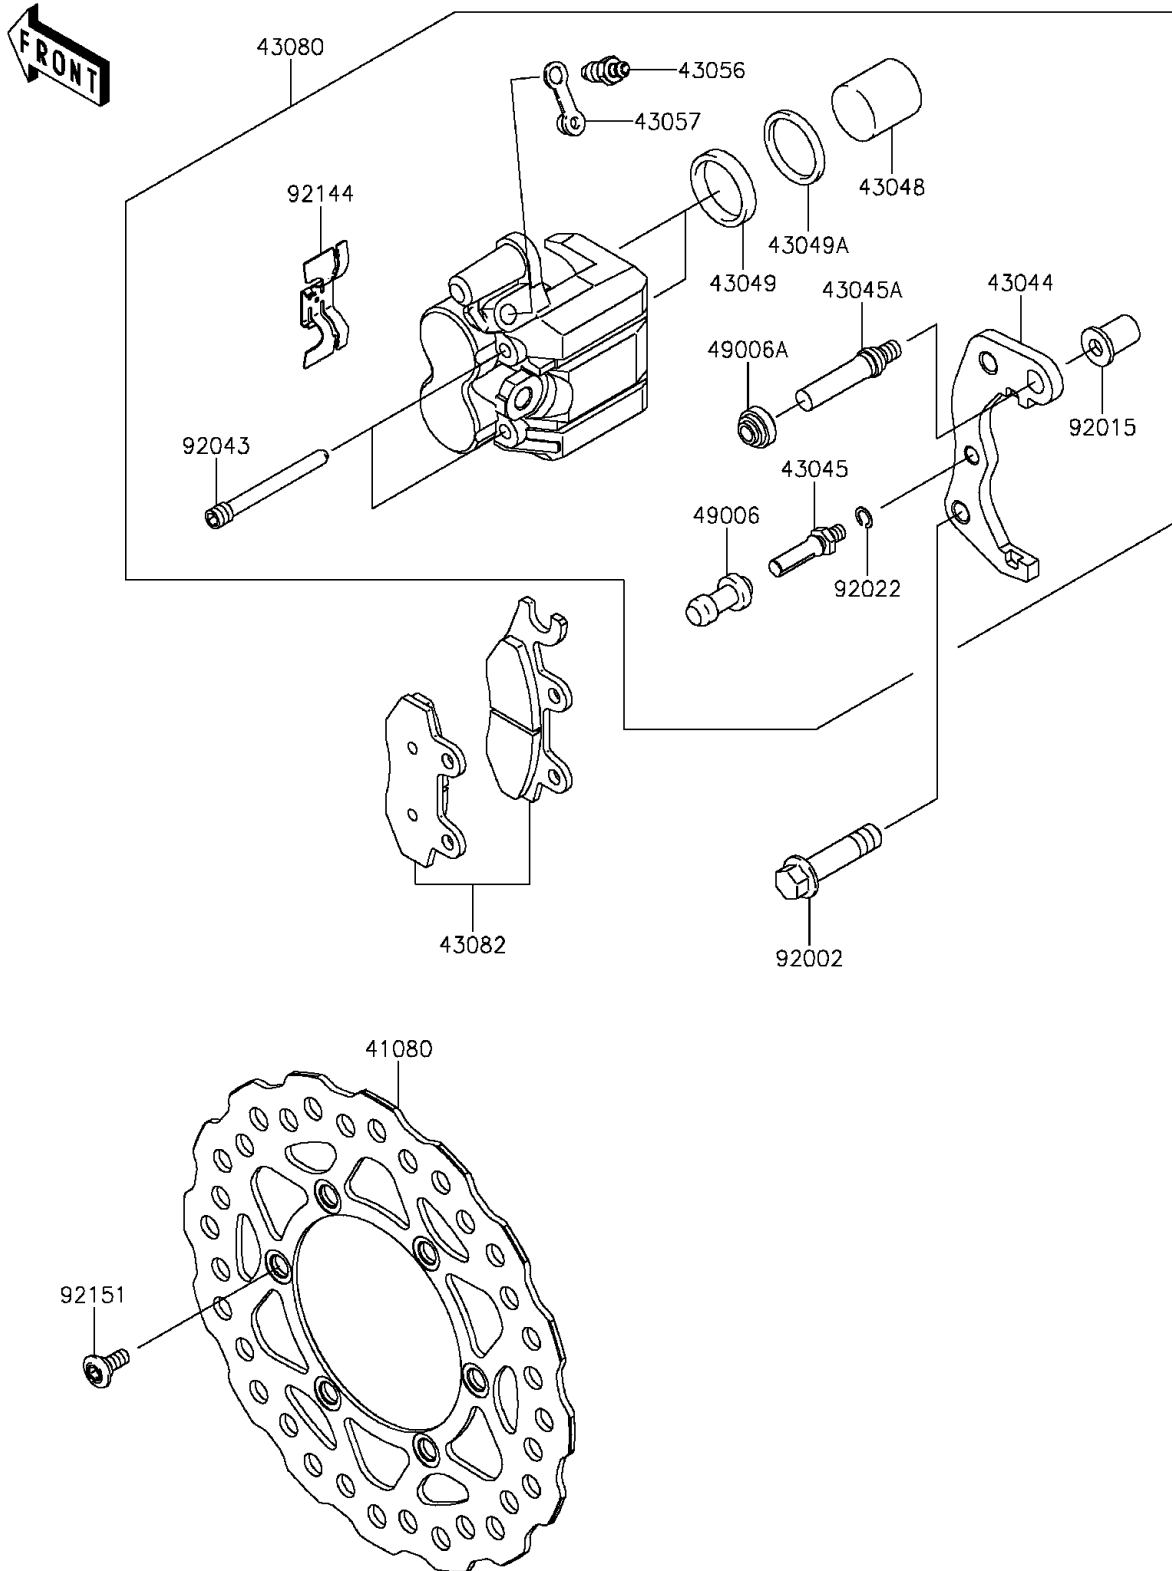

2015 KLX[®]140

PARTS DIAGRAM

Front Brake

F2292

2015 KLX[®]140

PARTS LIST

Front Brake

ITEM NAME

PART NUMBER

QUANTITY
