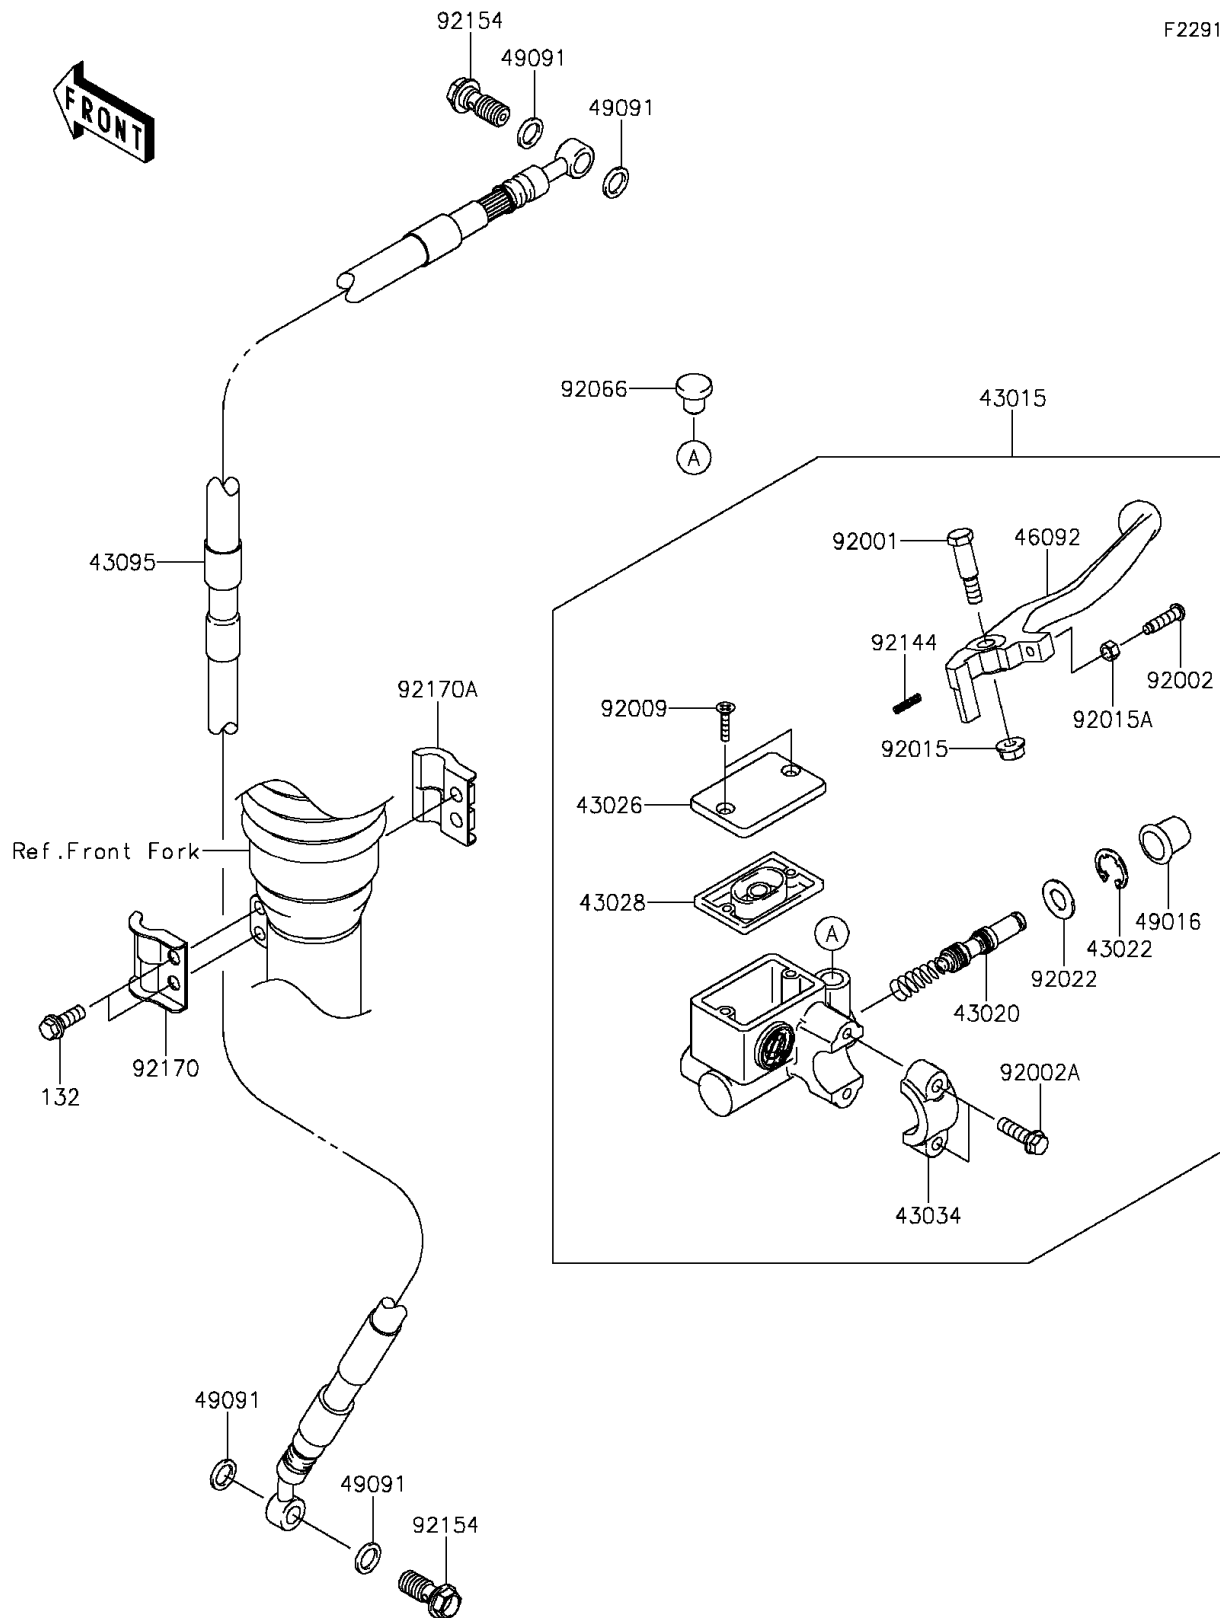

2013 KLX[®]140

PARTS DIAGRAM

Front Master Cylinder

F2291

2013 KLX[®]140

PARTS LIST

Front Master Cylinder

ITEM NAME

PART NUMBER

QUANTITY
