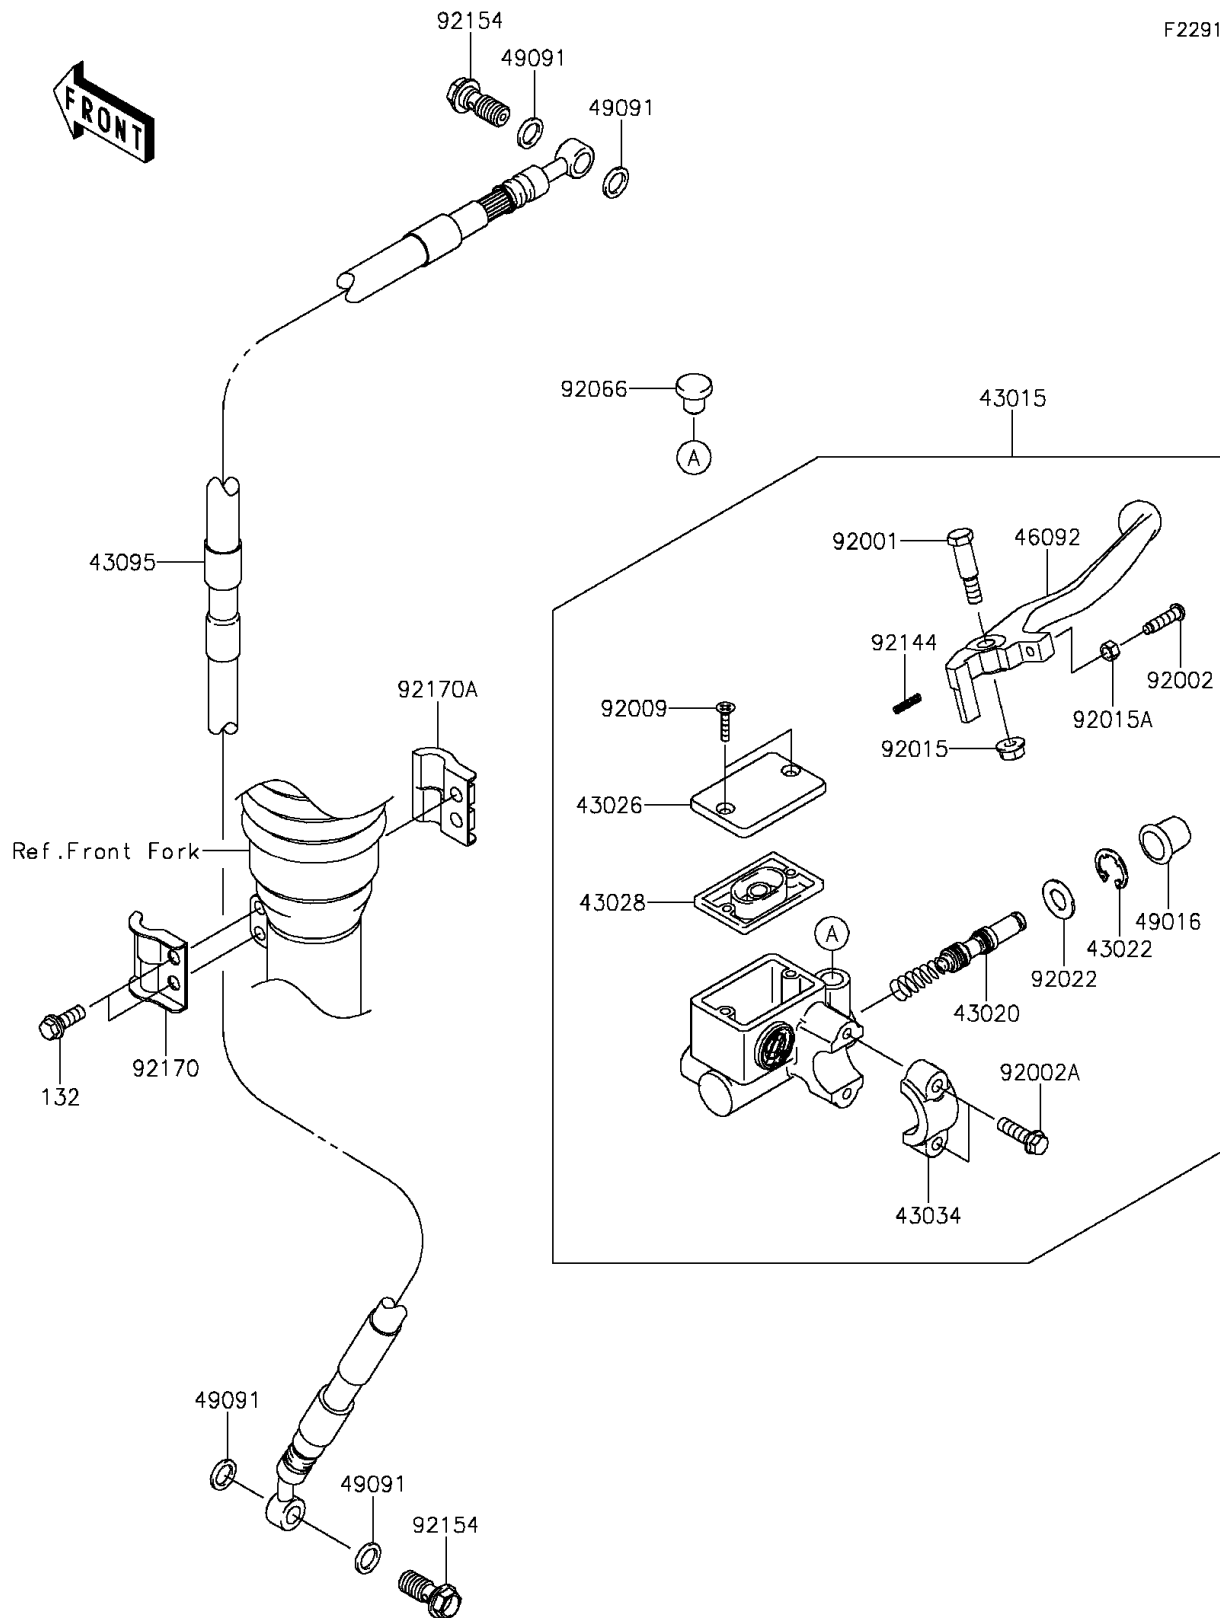

2012 KLX[®]140

PARTS DIAGRAM

Front Master Cylinder

F2291

2012 KLX[®]140

PARTS LIST

Front Master Cylinder

ITEM NAME

PART NUMBER

QUANTITY
