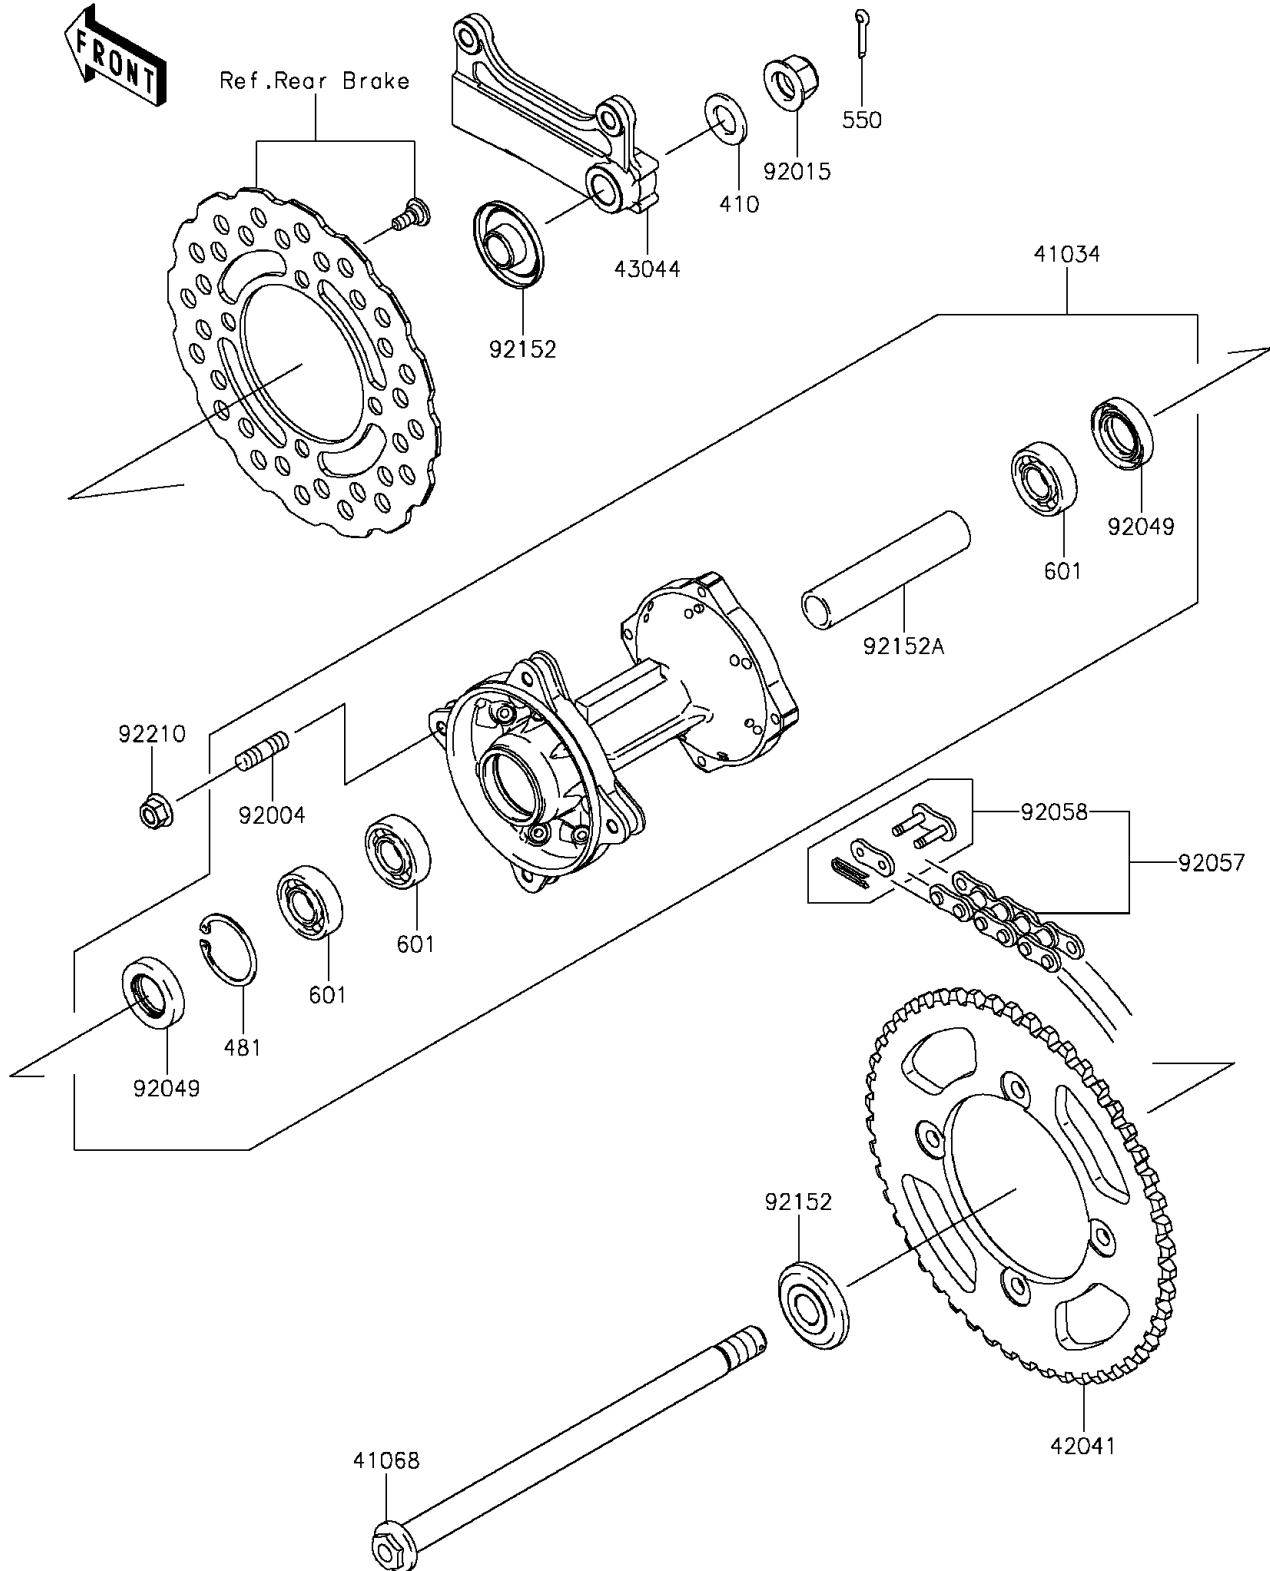

2015 KLX[®]140

PARTS DIAGRAM

Rear Hub

F2240

2015 KLX[®]140

PARTS LIST

Rear Hub

ITEM NAME

PART NUMBER

QUANTITY
