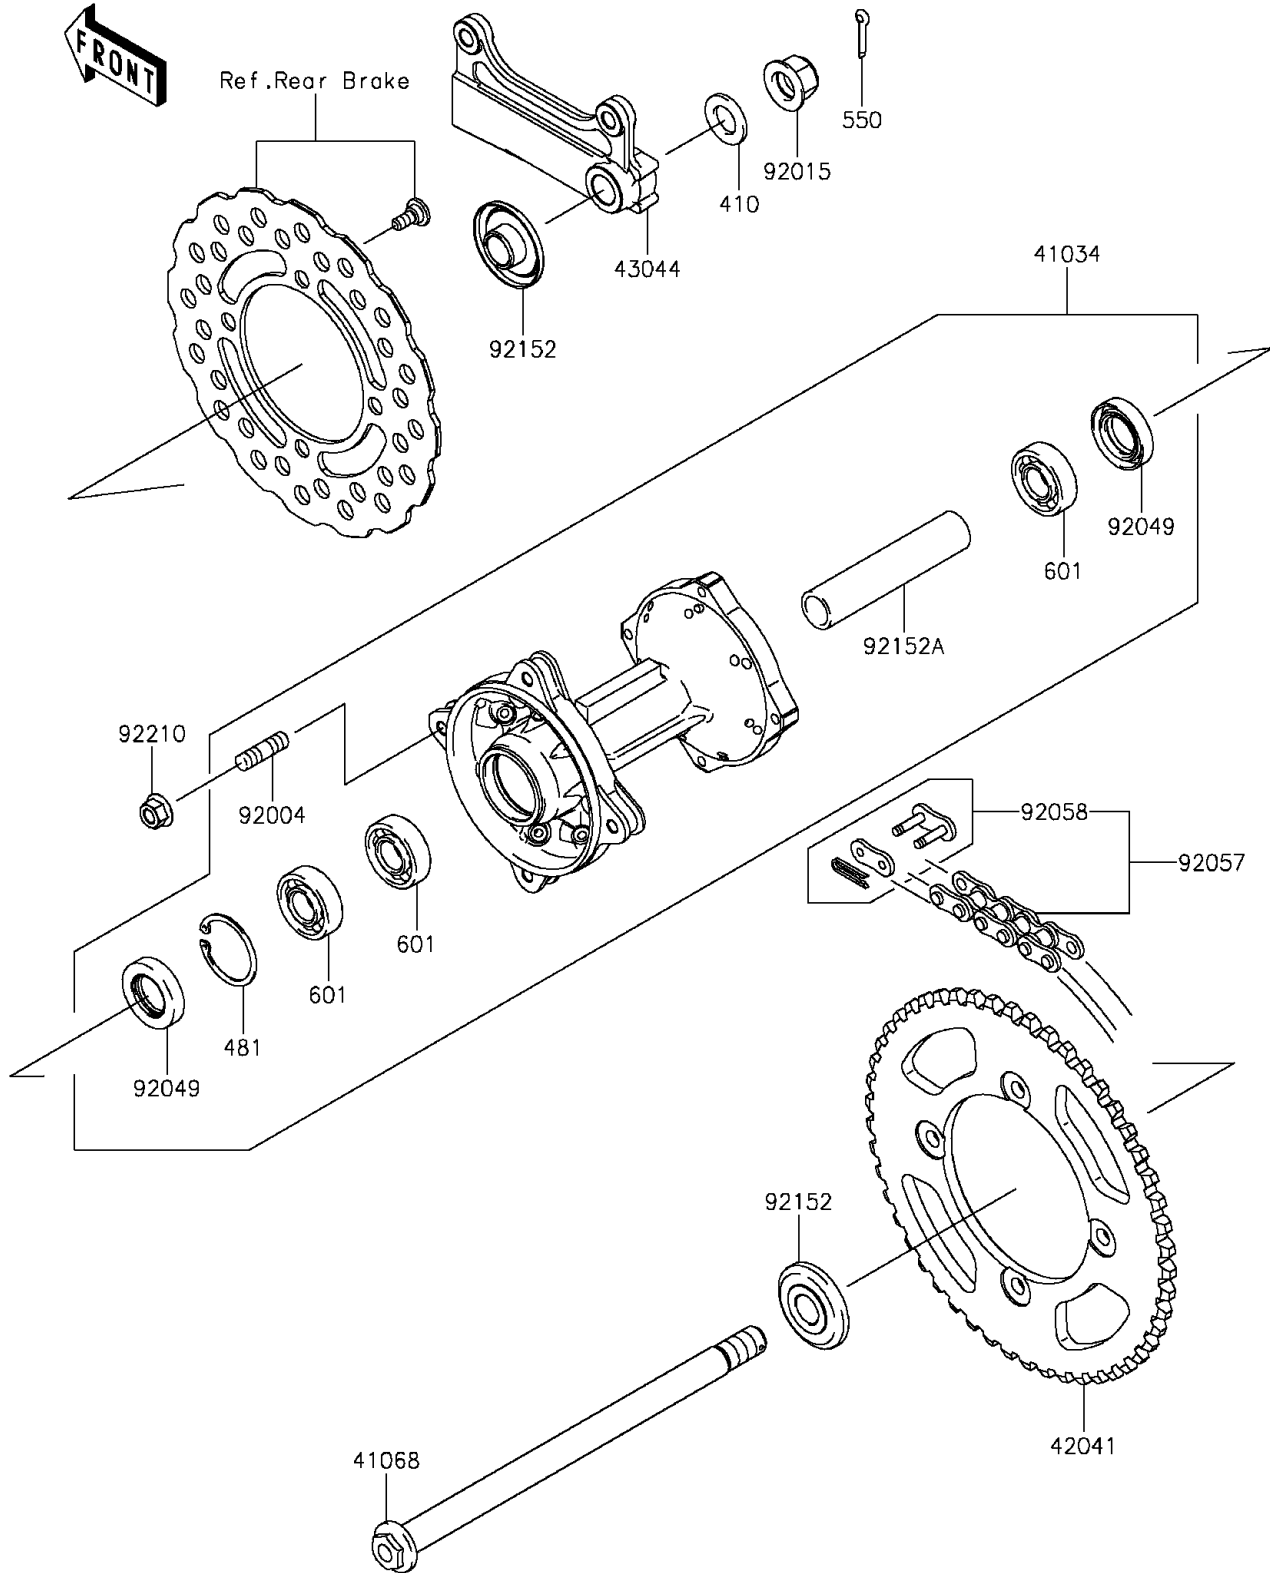

2014 KLX[®]140

PARTS DIAGRAM

Rear Hub

F2240

2014 KLX[®]140

PARTS LIST

Rear Hub

ITEM NAME	PART NUMBER	QUANTITY
WASHER-PLAIN-SMALL,14MM (Ref # 410)	410AA1400	1
CIRCLIP-TYPE-C,35MM (Ref # 481)	481J3500	1
PIN-COTTER,2.5X20 (Ref # 550)	550AA2520	1
BEARING-BALL (Ref # 601)	601B6202UU	3
DRUM-ASSY,REAR BRAKE (Ref # 41034)	41034-0056	1
AXLE,RR,238MM (Ref # 41068)	41068-0085	1
SPROCKET-HUB,50T (Ref # 42041)	42041-0051	1
HOLDER-COMP-CALIPER (Ref # 43044)	43044-1122	1
STUD,8X16 (Ref # 92004)	92004-1183	4
NUT,FLANGED,14MM (Ref # 92015)	92015-1401	1
SEAL-OIL (Ref # 92049)	92049-0114	2
CHAIN,DRIVE,DID428HX122L (Ref # 92057)	92057-0135	1
JOINT-CHAIN,DRIVE (Ref # 92058)	92058-0016	1
COLLAR,RR AXLE,L=12.5 (Ref # 92152)	92152-0651	2
COLLAR,RR BRAKE DRUM,L=95 (Ref # 92152A)	92152-1090	1
NUT,FLANGED,LOCK,8MM (Ref # 92210)	92210-0159	4