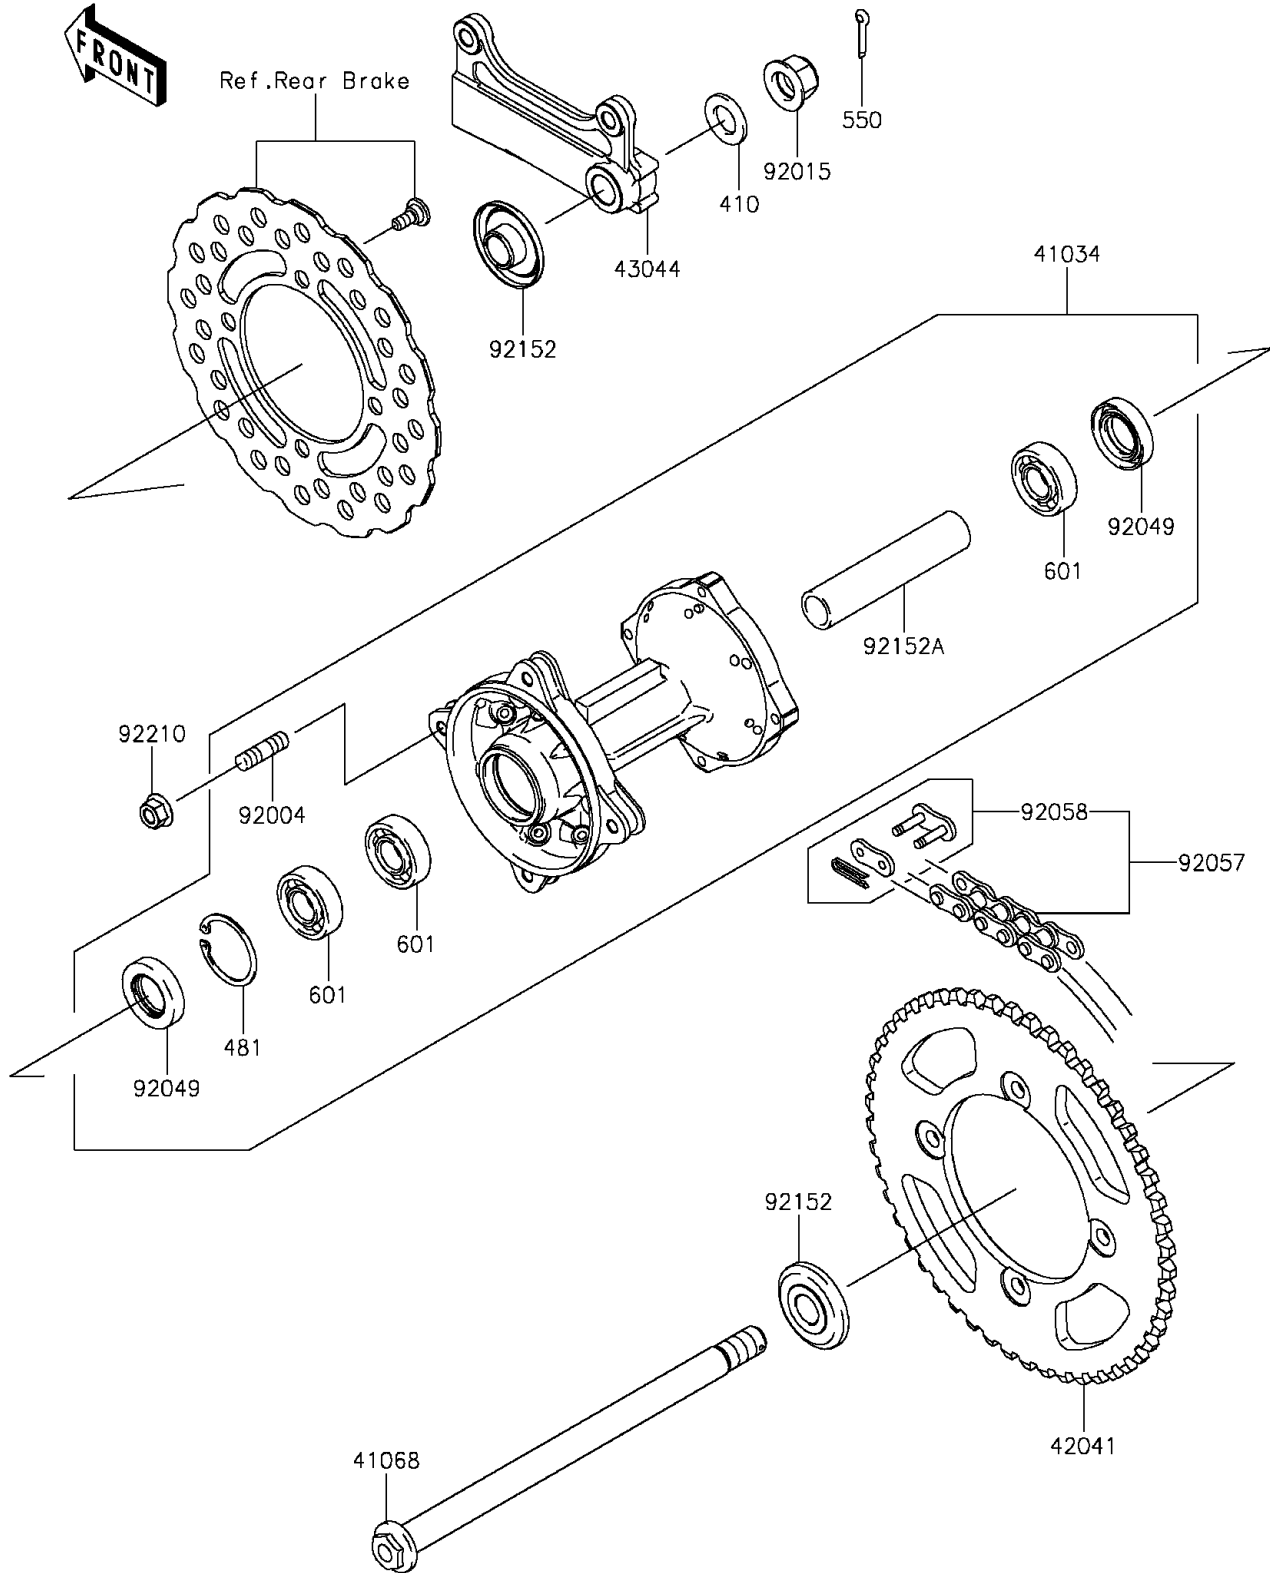

2013 KLX[®]140

PARTS DIAGRAM

Rear Hub

F2240

2013 KLX[®]140

PARTS LIST

Rear Hub

ITEM NAME

PART NUMBER

QUANTITY
