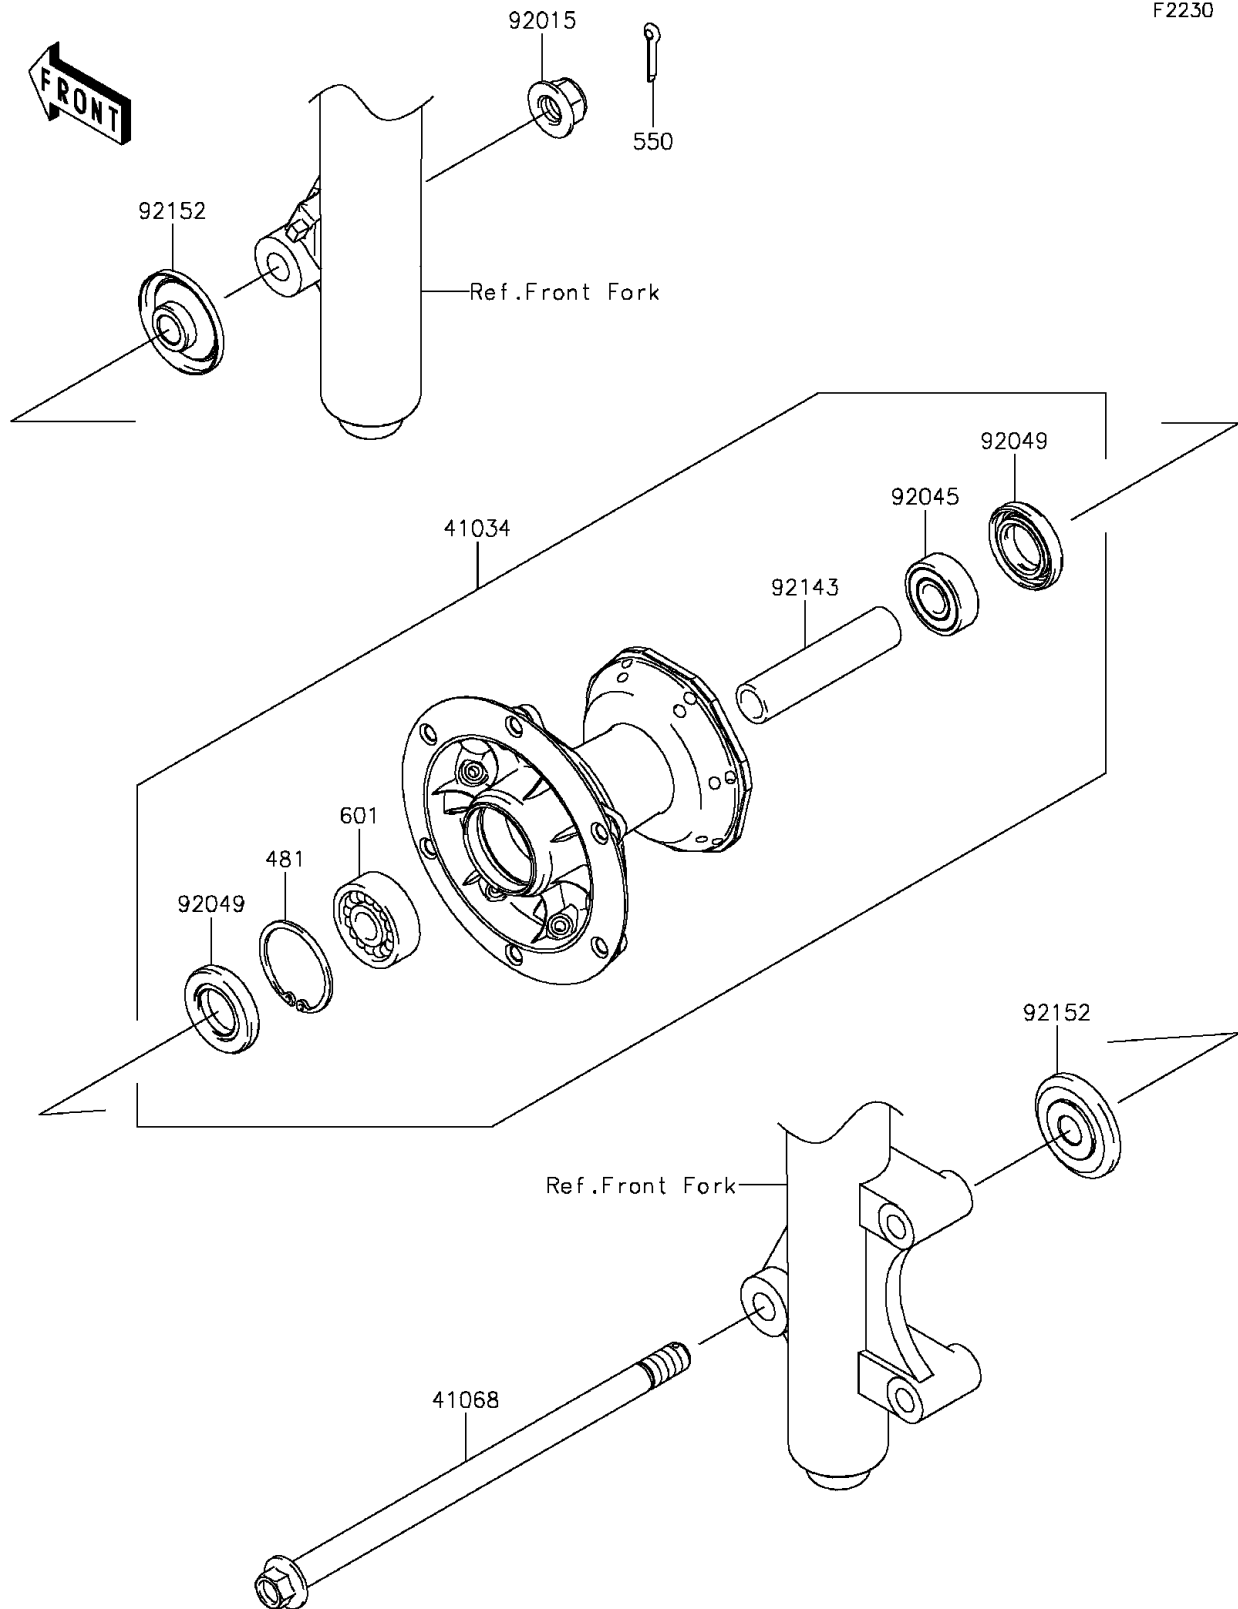

2015 KLX[®]140

PARTS DIAGRAM

Front Hub

F2230

2015 KLX[®]140

PARTS LIST

Front Hub

ITEM NAME

PART NUMBER

QUANTITY
