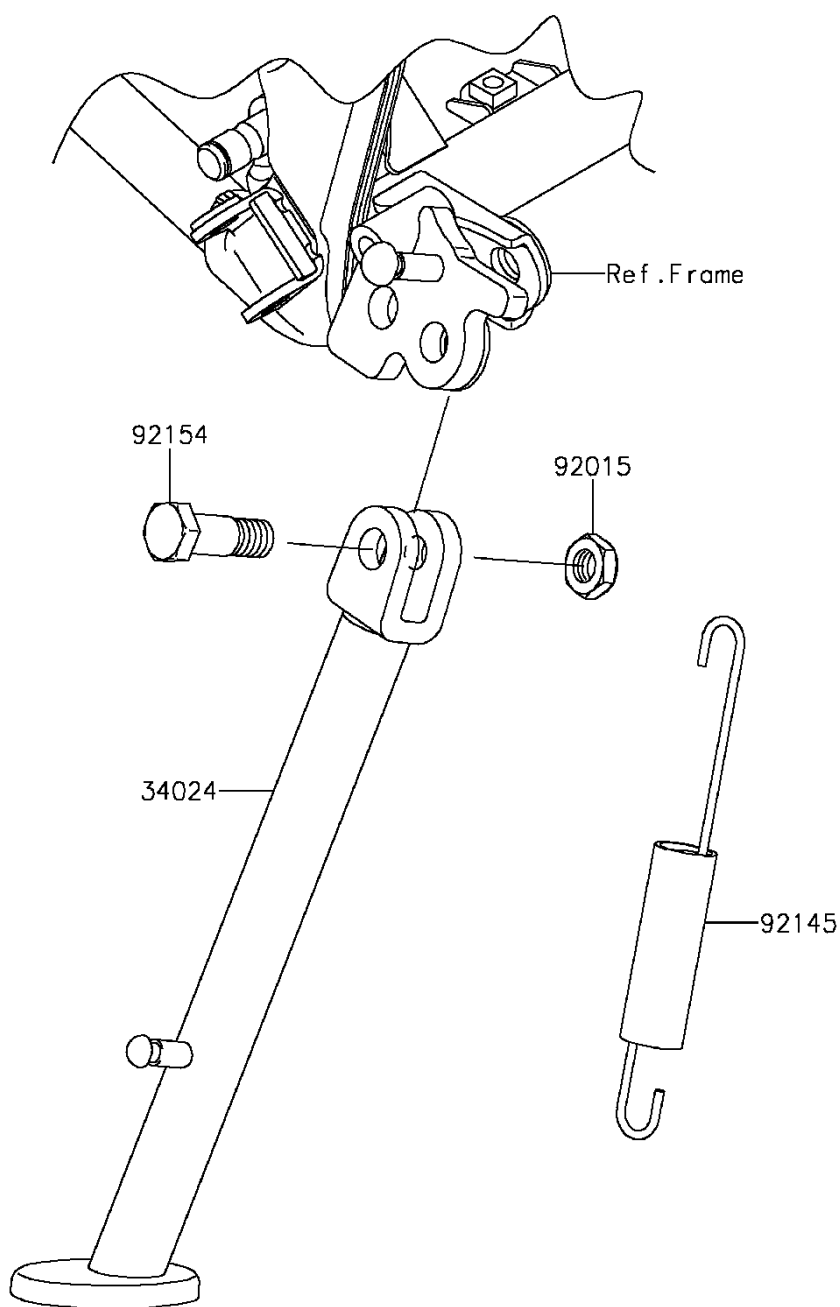

2012 KLX[®]140

PARTS DIAGRAM

Stand(s)

F2190

2012 KLX[®]140

PARTS LIST

Stand(s)

ITEM NAME	PART NUMBER	QUANTITY
STAND-SIDE,P.SILVER (Ref # 34024)	34024-0062-458	1
NUT,LOCK,10MM,BLACK (Ref # 92015)	92015-1188	1
SPRING,SIDE STAND (Ref # 92145)	92145-0584	1
BOLT,SIDE STAND (Ref # 92154)	92154-0412	1