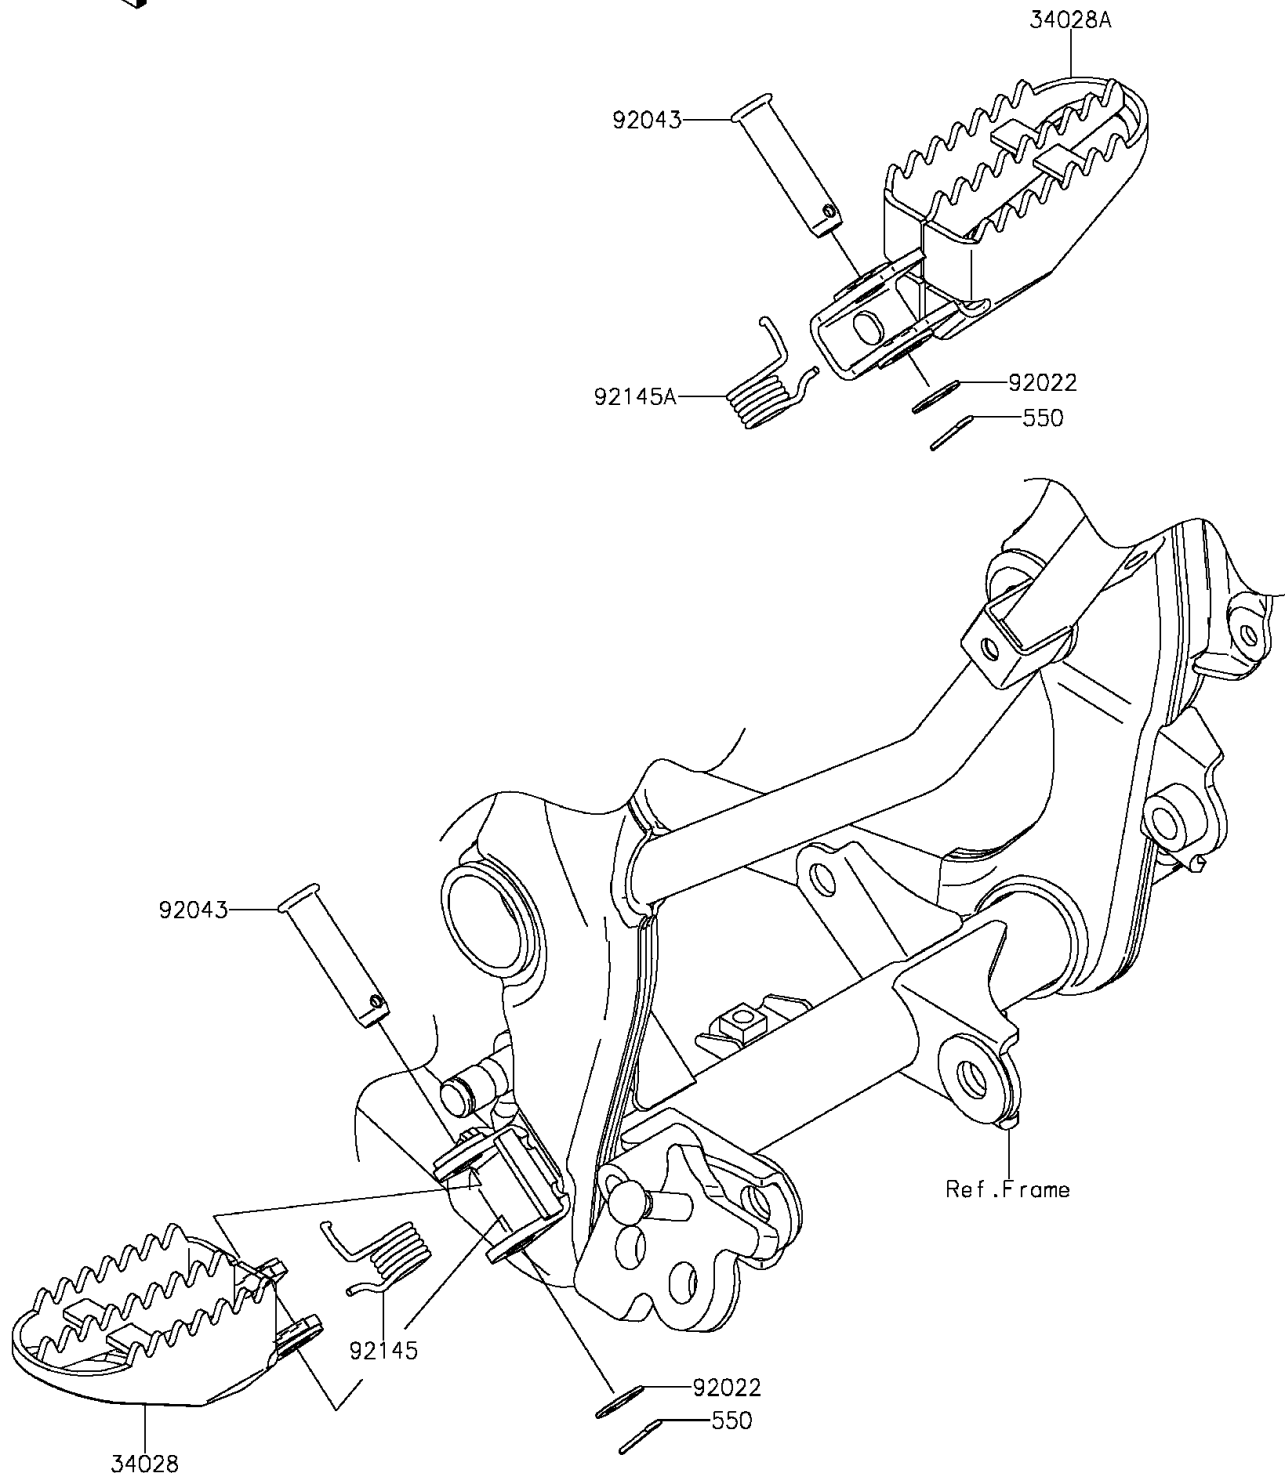

2012 KLX®140

PARTS DIAGRAM

Footrests

F2160