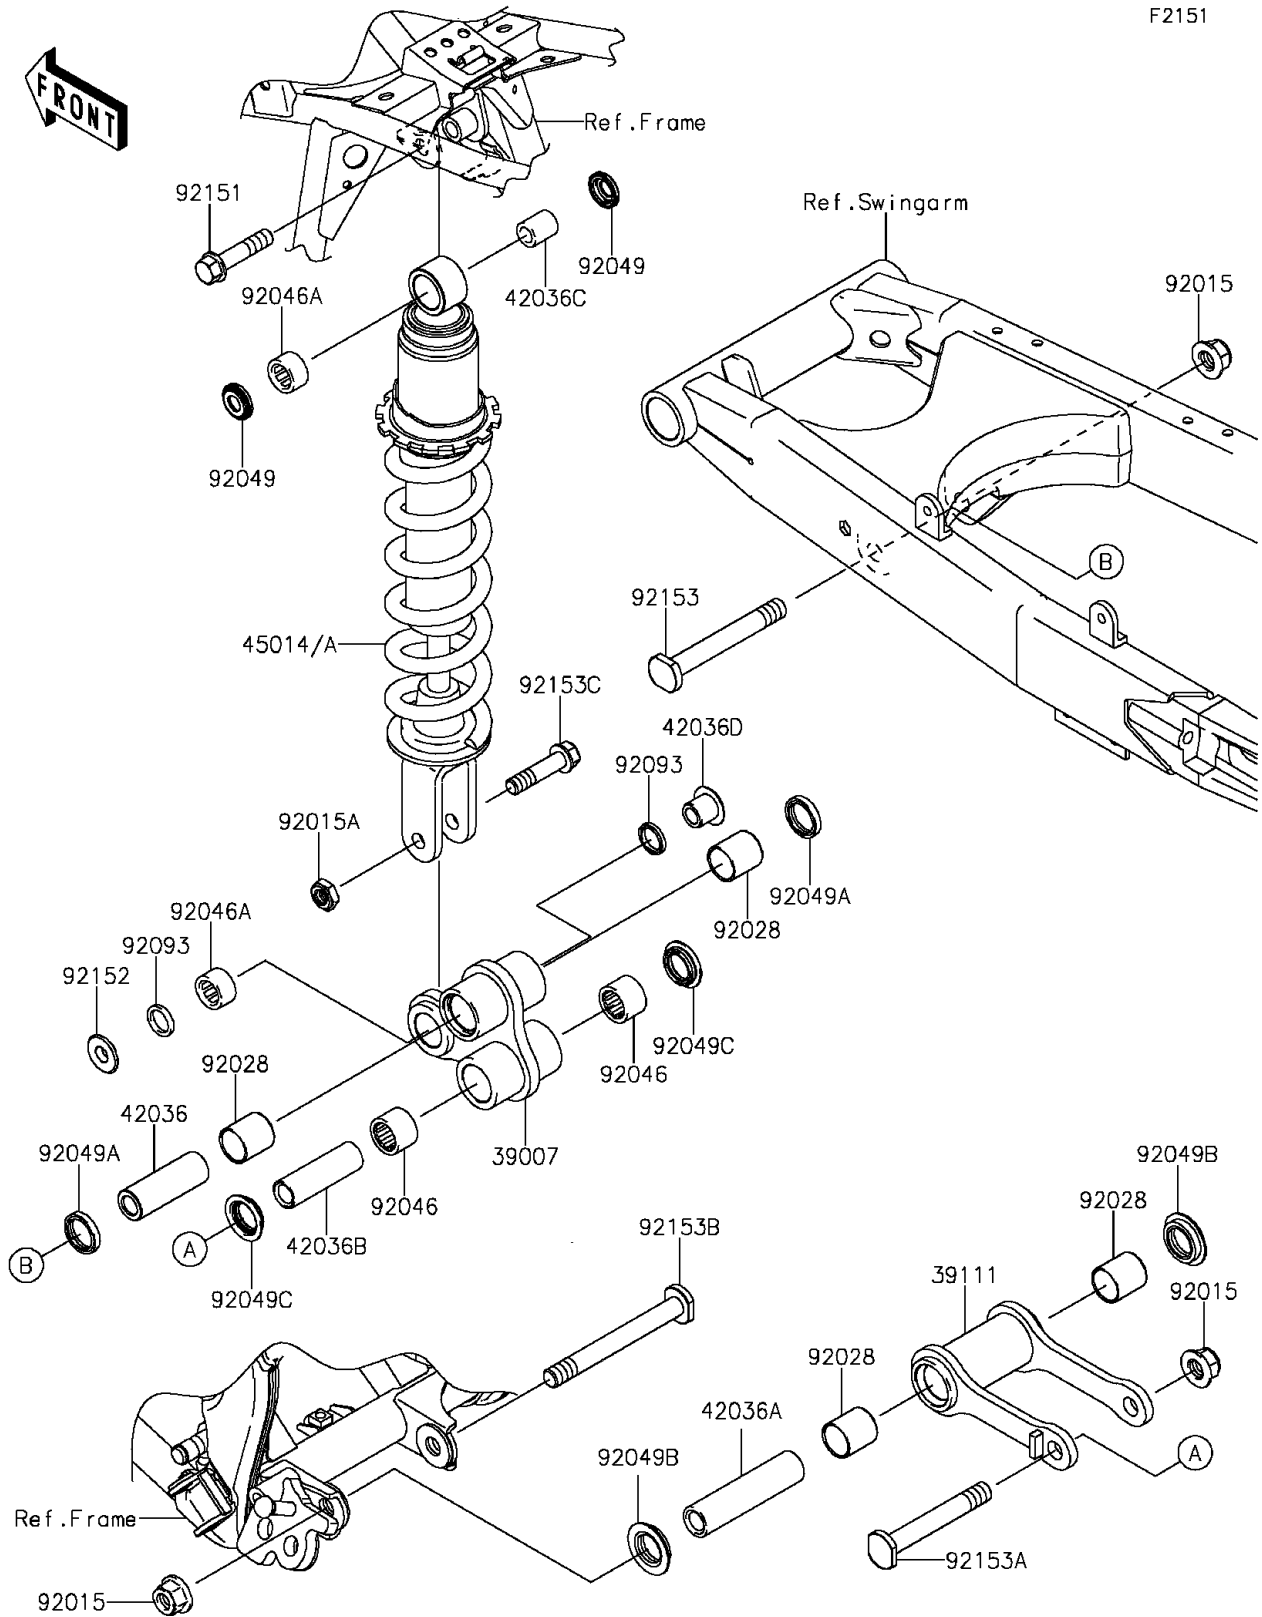

2013 KLX[®]140

PARTS DIAGRAM

Suspension/Shock Absorber

2013 KLX[®]140

PARTS LIST

Suspension/Shock Absorber

ITEM NAME

PART NUMBER

QUANTITY
