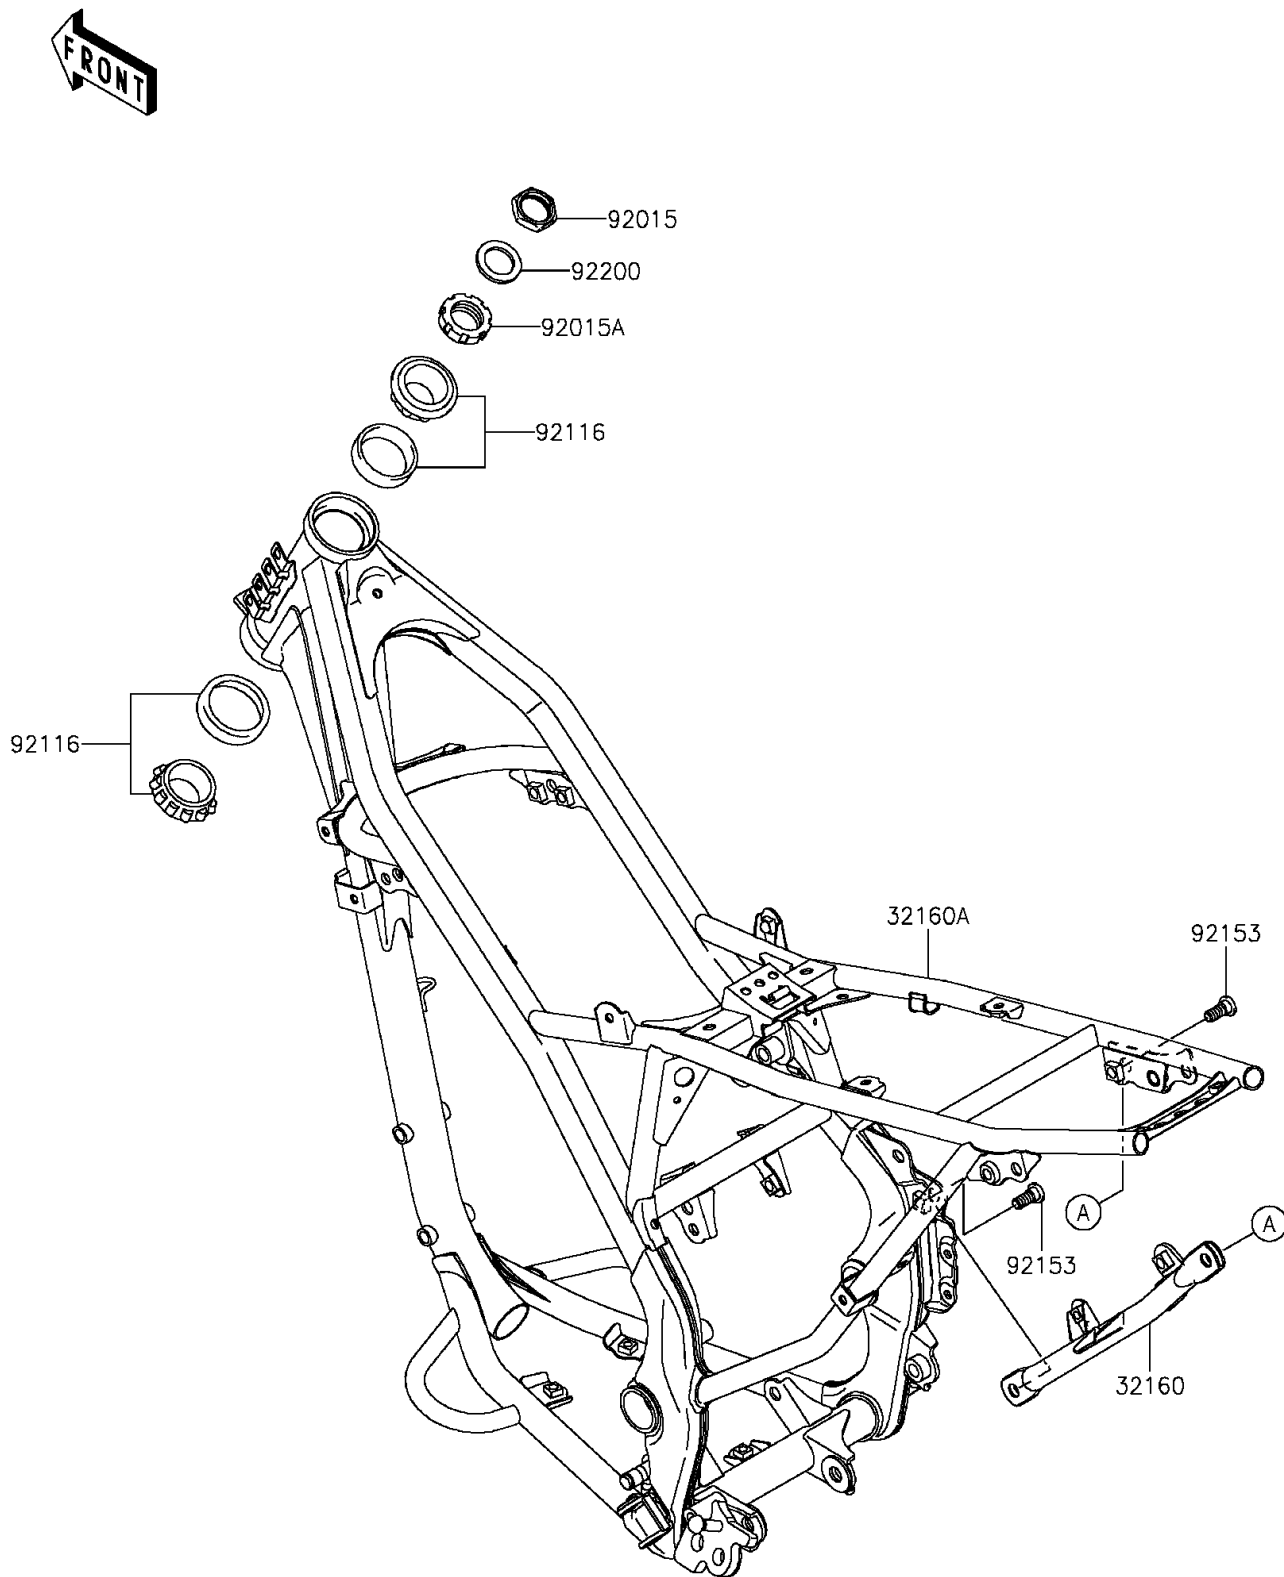

2015 KLX[®]140

PARTS DIAGRAM

Frame

Kawasaki

Let the Good Times Roll[®]

F2120

2015 KLX[®]140

PARTS LIST

Frame

ITEM NAME

PART NUMBER

QUANTITY
