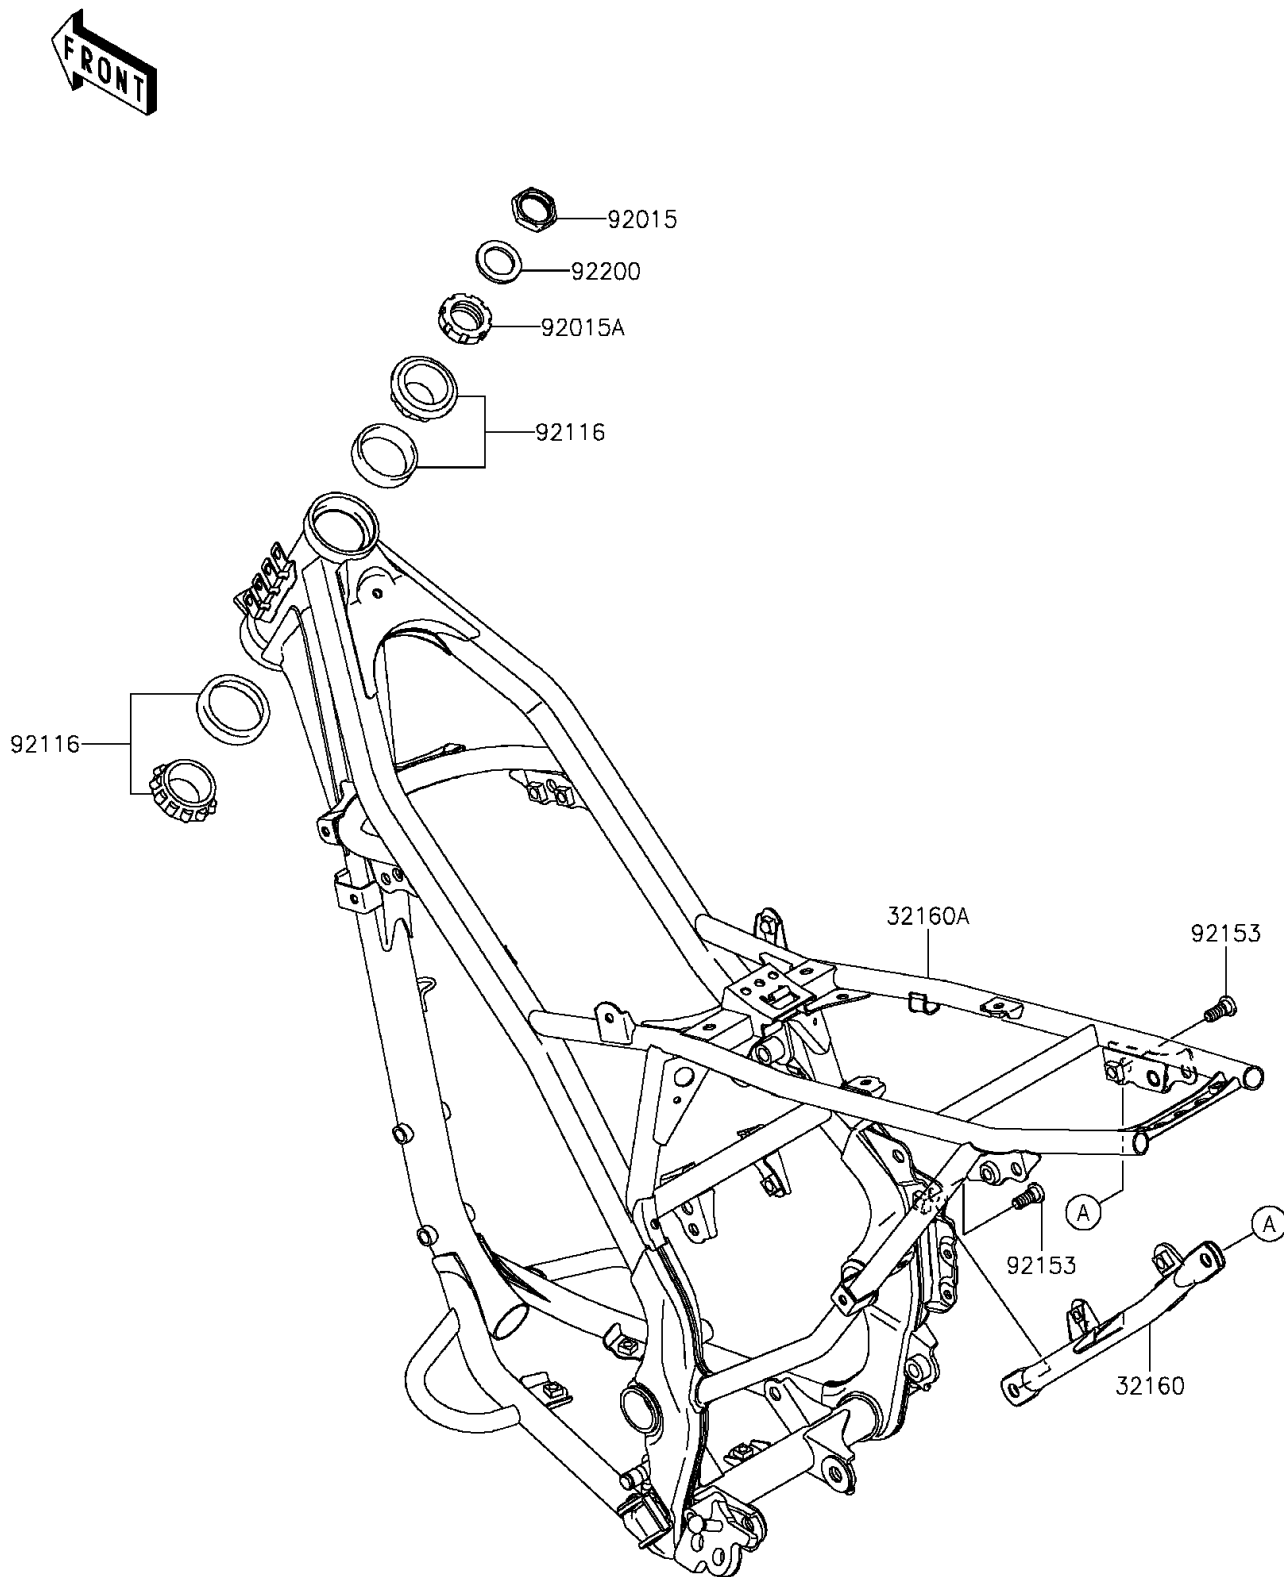

2013 KLX[®]140

PARTS DIAGRAM

Frame

Kawasaki

Let the Good Times Roll[®]

F2120

2013 KLX[®]140

PARTS LIST

Frame

ITEM NAME

PART NUMBER

QUANTITY
