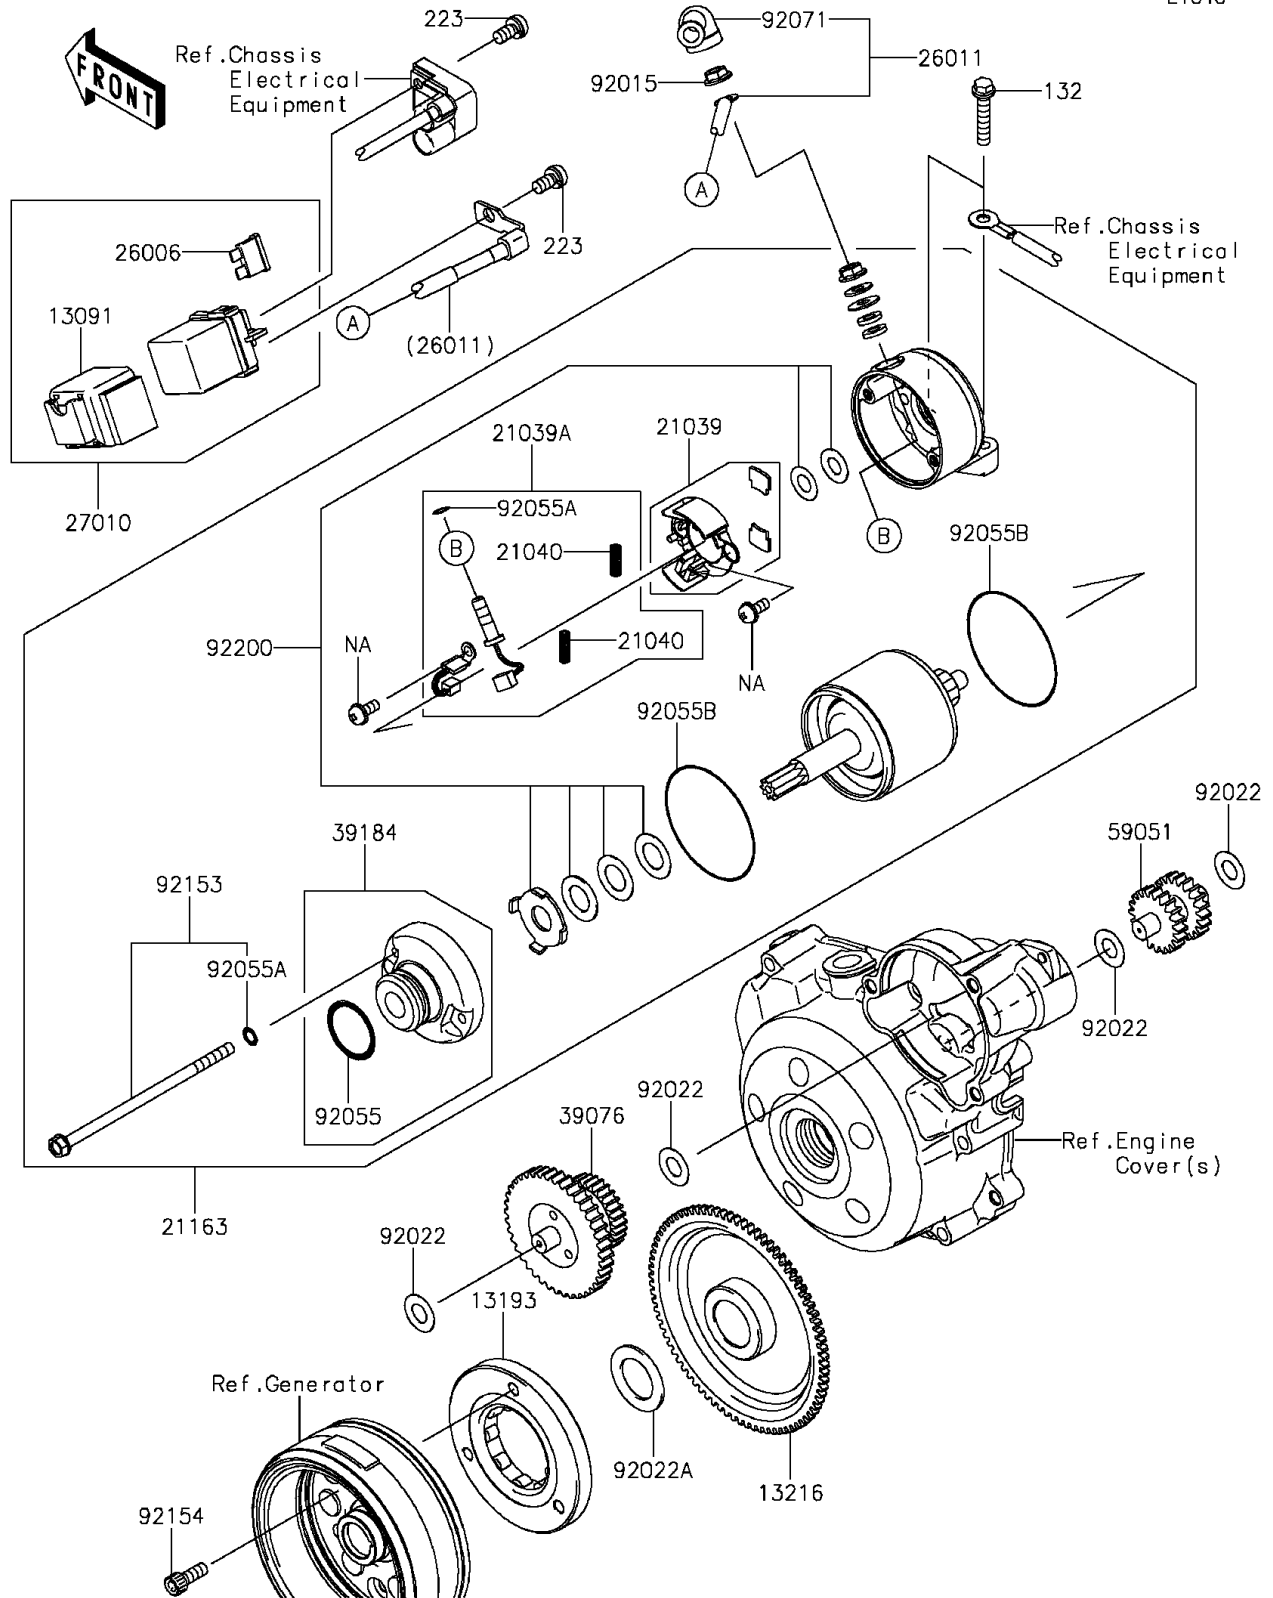

2015 KLX[®]140

PARTS DIAGRAM

Starter Motor

E1840

2015 KLX[®]140

PARTS LIST

Starter Motor

Kawasaki

Let the Good Times Roll[®]

ITEM NAME

PART NUMBER

QUANTITY
