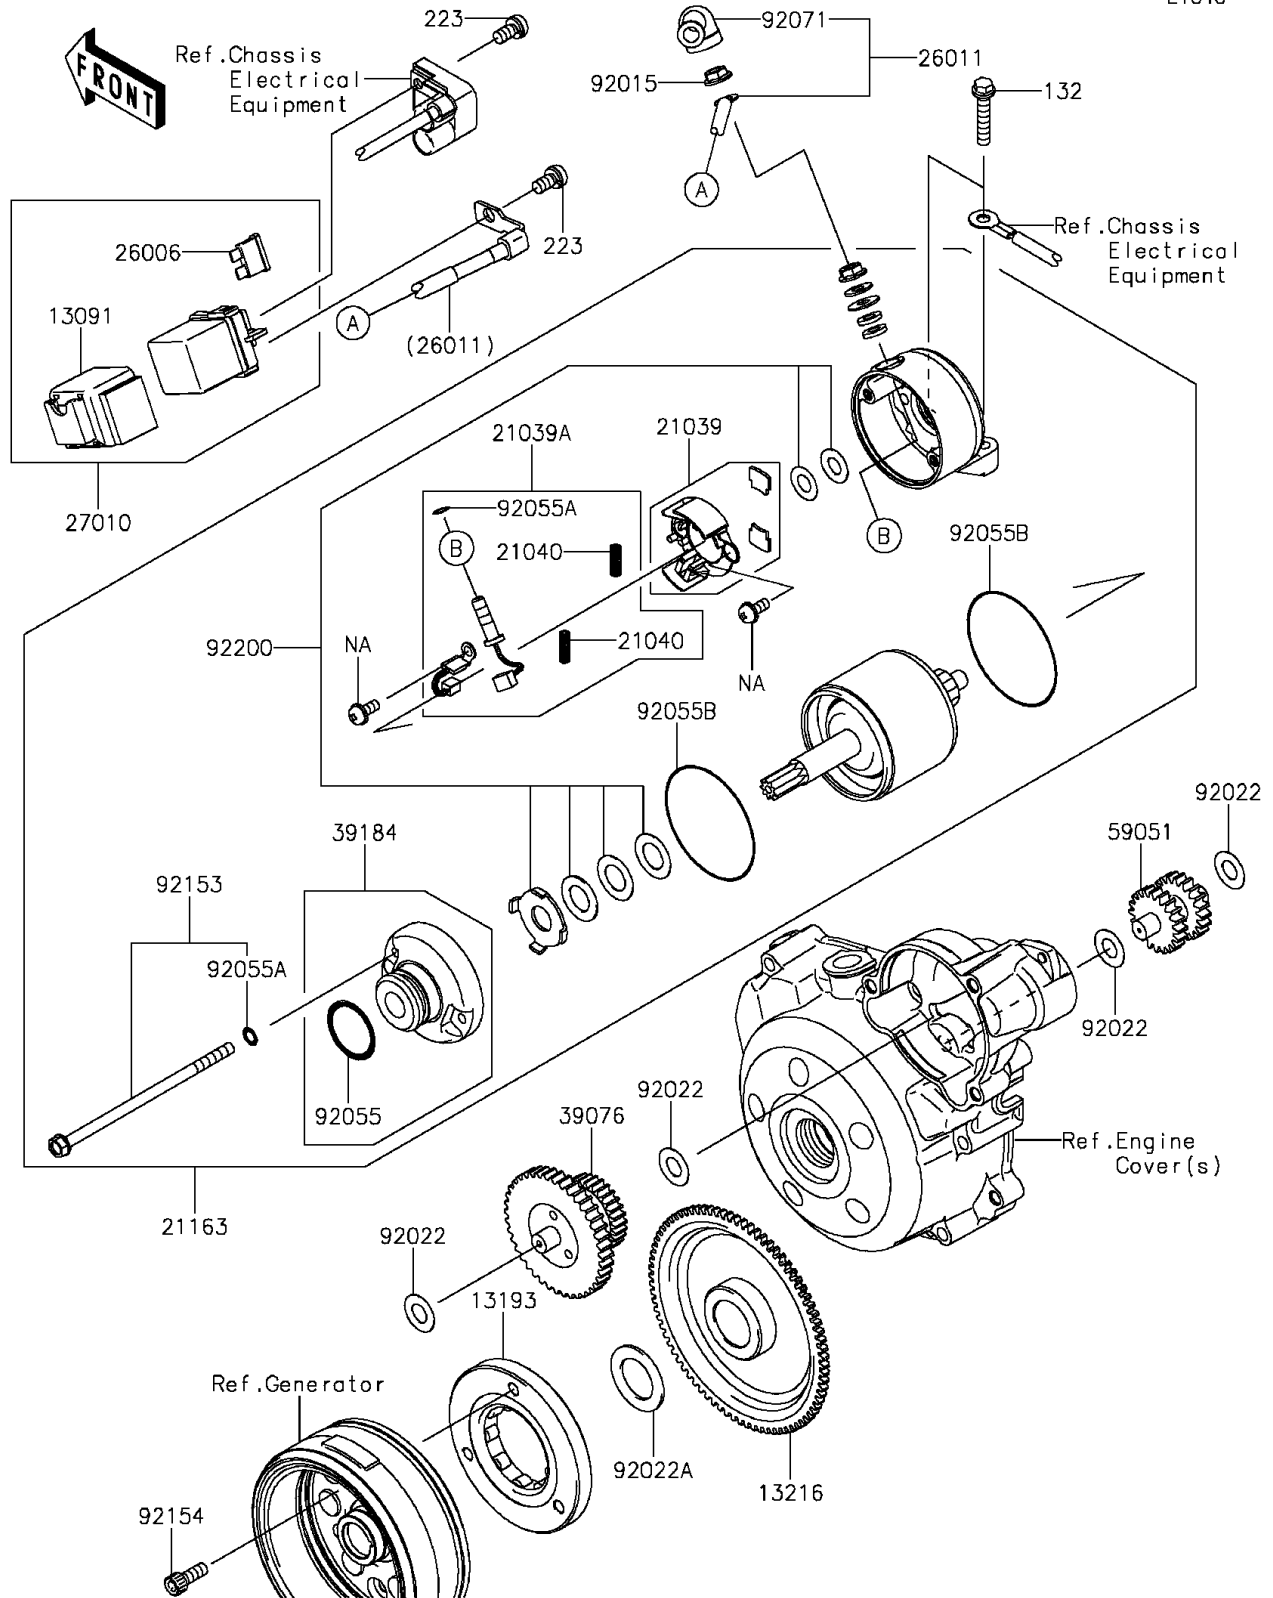

2013 KLX[®]140

PARTS DIAGRAM

Starter Motor

E1840

2013 KLX[®]140

PARTS LIST

Starter Motor

Kawasaki

Let the Good Times Roll[®]

ITEM NAME

PART NUMBER

QUANTITY
