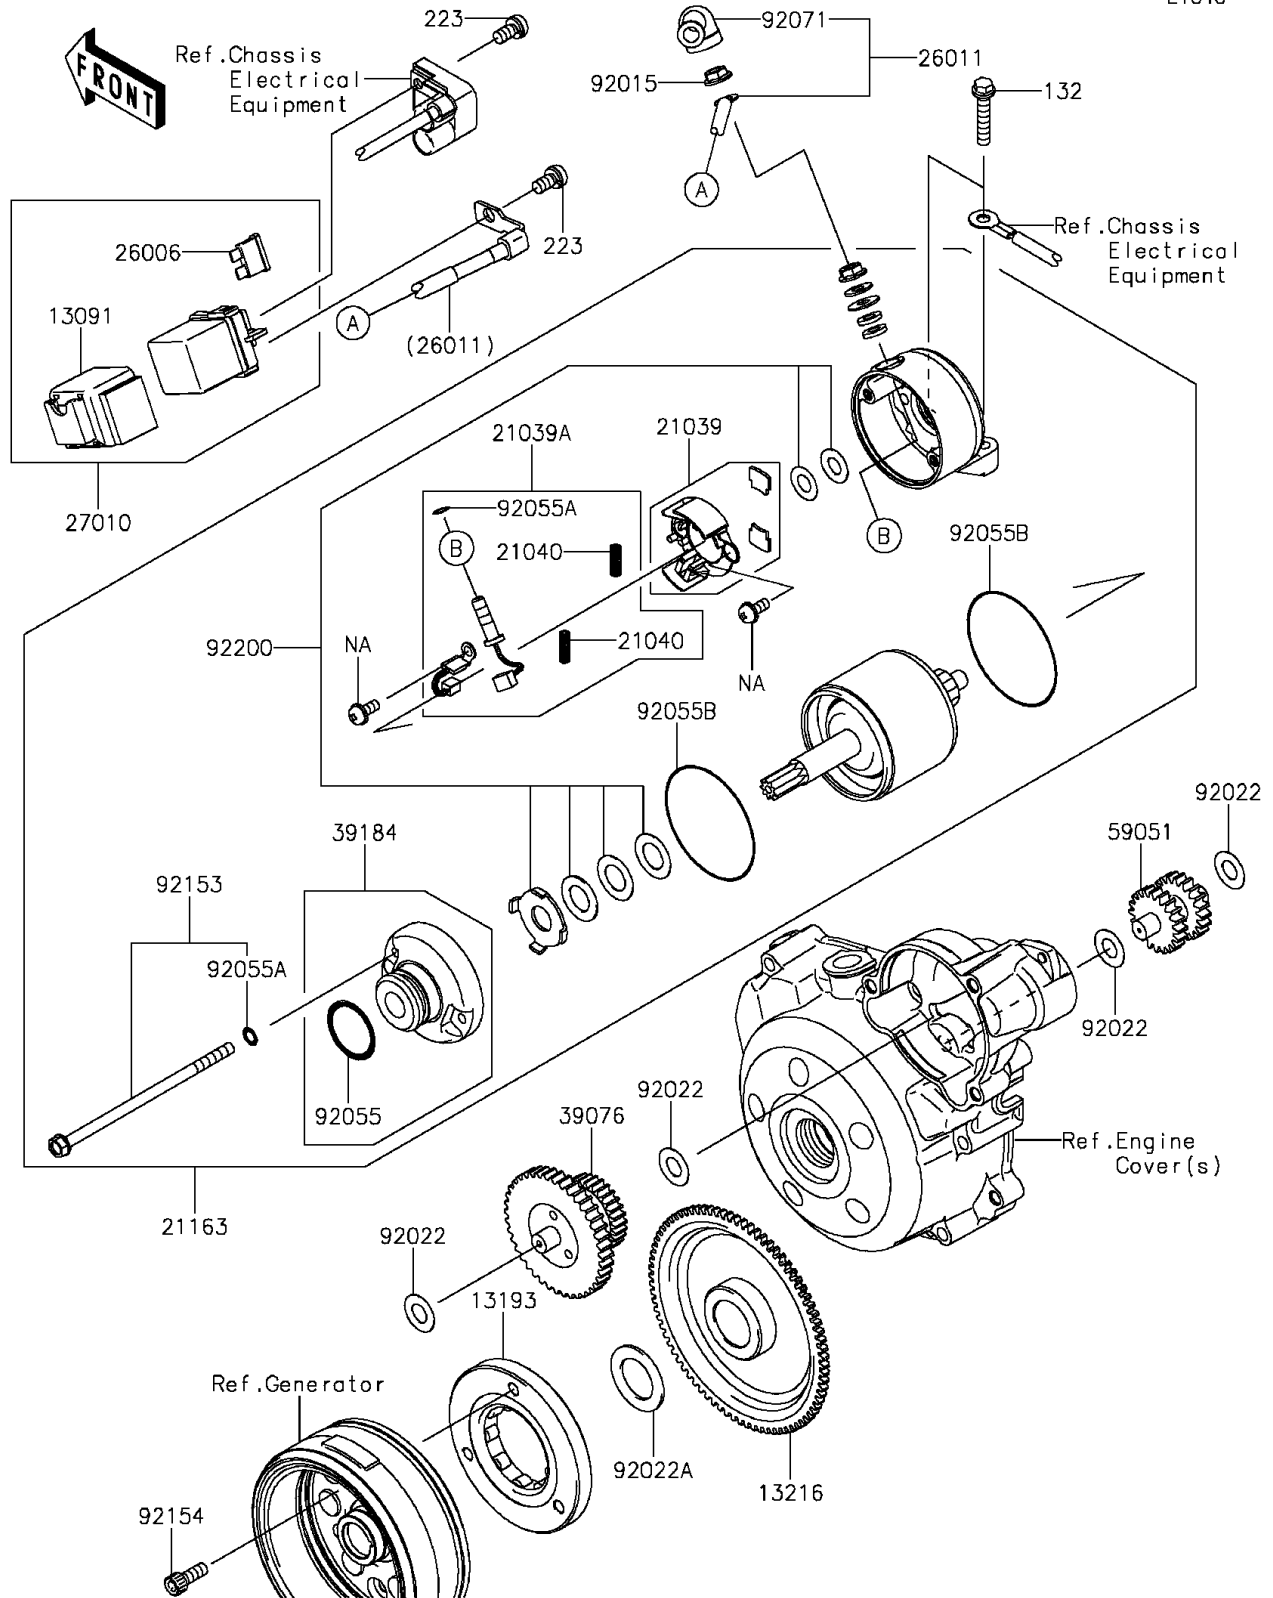

2012 KLX[®]140

PARTS DIAGRAM

Starter Motor

E1840

2012 KLX[®]140

PARTS LIST

Starter Motor

ITEM NAME	PART NUMBER	QUANTITY
BOLT-FLANGED-SMALL,6X30 (Ref # 132)	132BD0630	2
SCREW-PAN-WS-CROS,5X10 (Ref # 223)	223AA0510	2
HOLDER (Ref # 13091)	13091-1992	1
CLUTCH-ASSY-ONEWAY (Ref # 13193)	13193-0005	1
GEAR-COMP,FREE WHEEL (Ref # 13216)	13216-0040	1
BRUSH (Ref # 21039)	21039-0007	1
BRUSH (Ref # 21039A)	21039-0008	1
SPRING-BRUSH (Ref # 21040)	21040-0004	2
STARTER-ELECTRIC (Ref # 21163)	21163-0043	1
FUSE,BLADE,10A,RED (Ref # 26006)	26006-1007	1
WIRE-LEAD,STARTER (Ref # 26011)	26011-0782	1
SWITCH,MAGNETIC (Ref # 27010)	27010-0086	1
LIMITER,STARTER IDLE GEAR (Ref # 39076)	39076-0020	1
BRACKET-ASSY (Ref # 39184)	39184-0010	1
GEAR-SPUR,IDLE (Ref # 59051)	59051-1304	1
NUT,FLANGED,6MM (Ref # 92015)	92015-1367	1
WASHER,10.2X20X0.5 (Ref # 92022)	92022-1649	4
WASHER,22.3X35X1.6 (Ref # 92022A)	92022-212	1
RING-O (Ref # 92055)	92055-1276	1
RING-O,4.5X2.0 (Ref # 92055A)	92055-1370	3
RING-O (Ref # 92055B)	92055-1550	2
GROMMET (Ref # 92071)	92071-0705	1
BOLT (Ref # 92153)	92153-1914	2
BOLT,SOCKET,6X16 (Ref # 92154)	92154-0235	3
WASHER,SET (Ref # 92200)	92200-0407	1