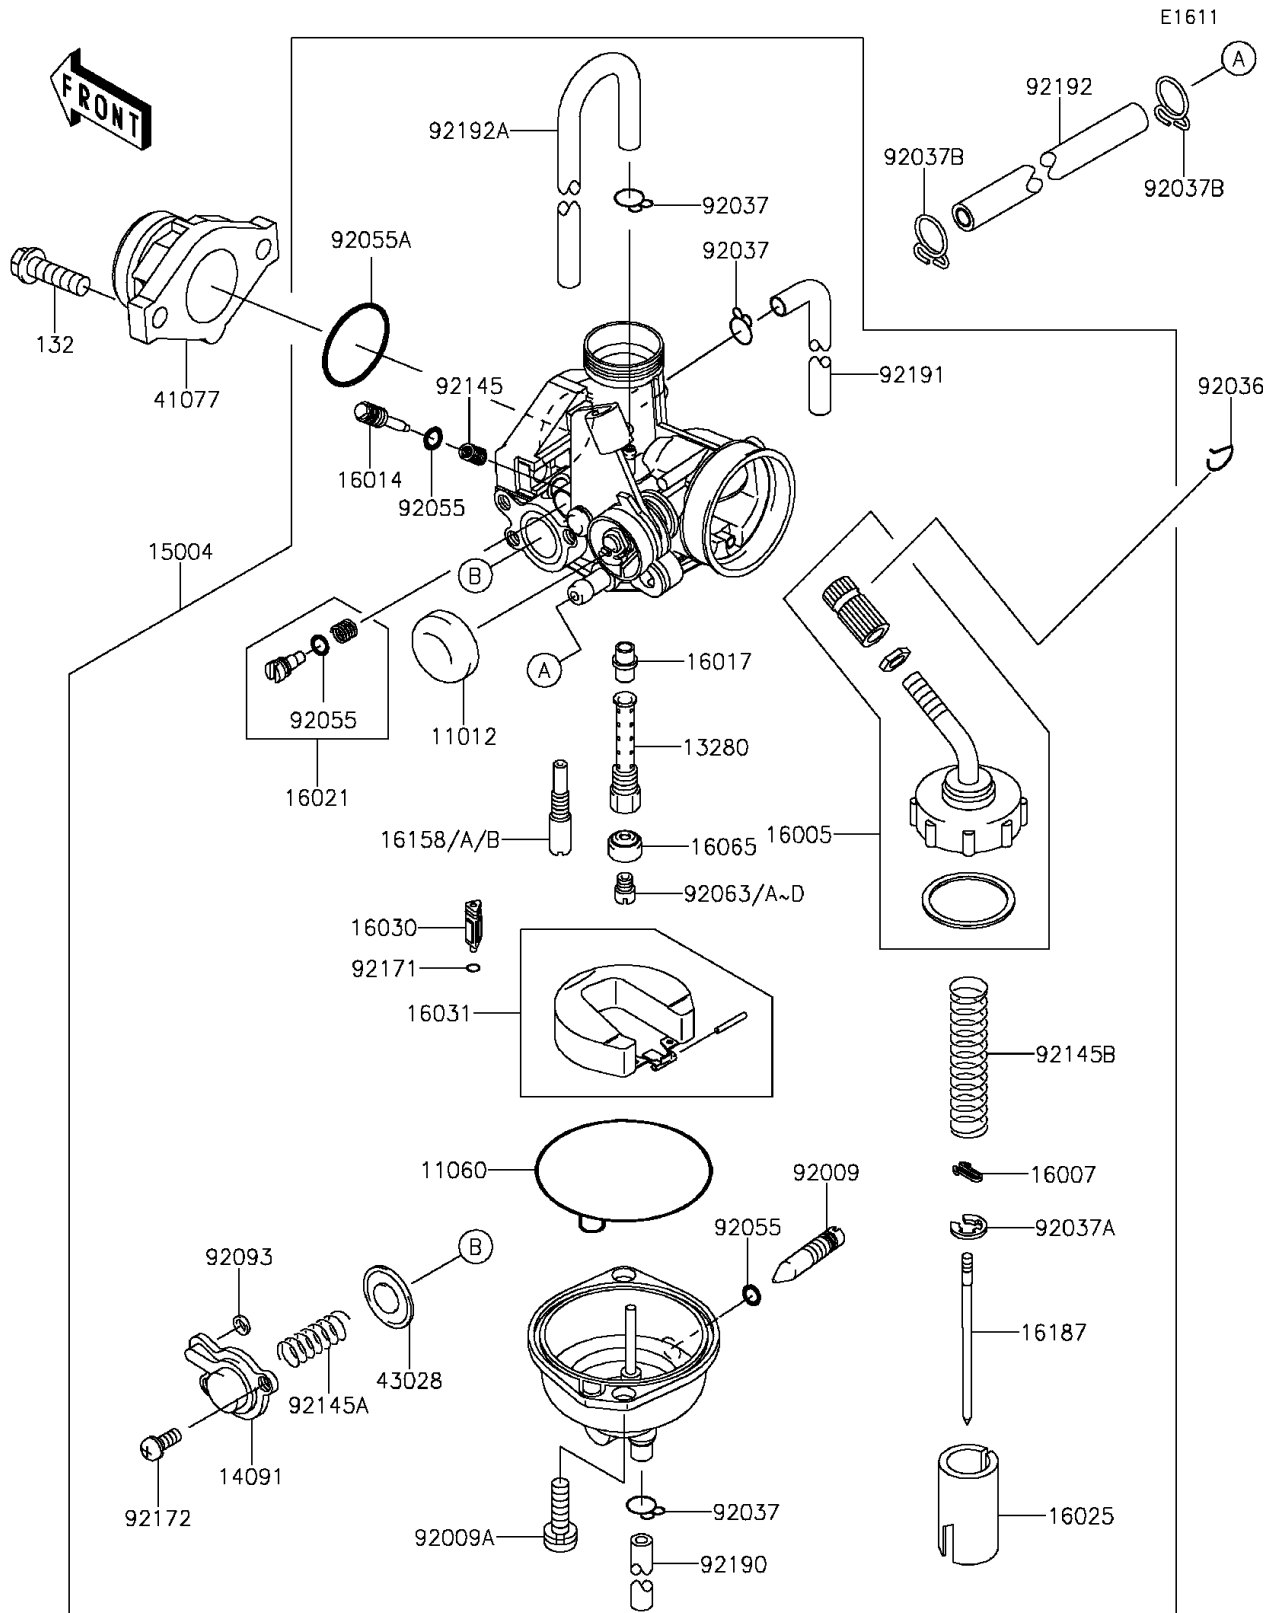

2013 KLX[®]140

PARTS DIAGRAM

Carburetor

2013 KLX[®]140

PARTS LIST

Carburetor

Kawasaki

Let the Good Times Roll[®]

ITEM NAME

PART NUMBER

QUANTITY
