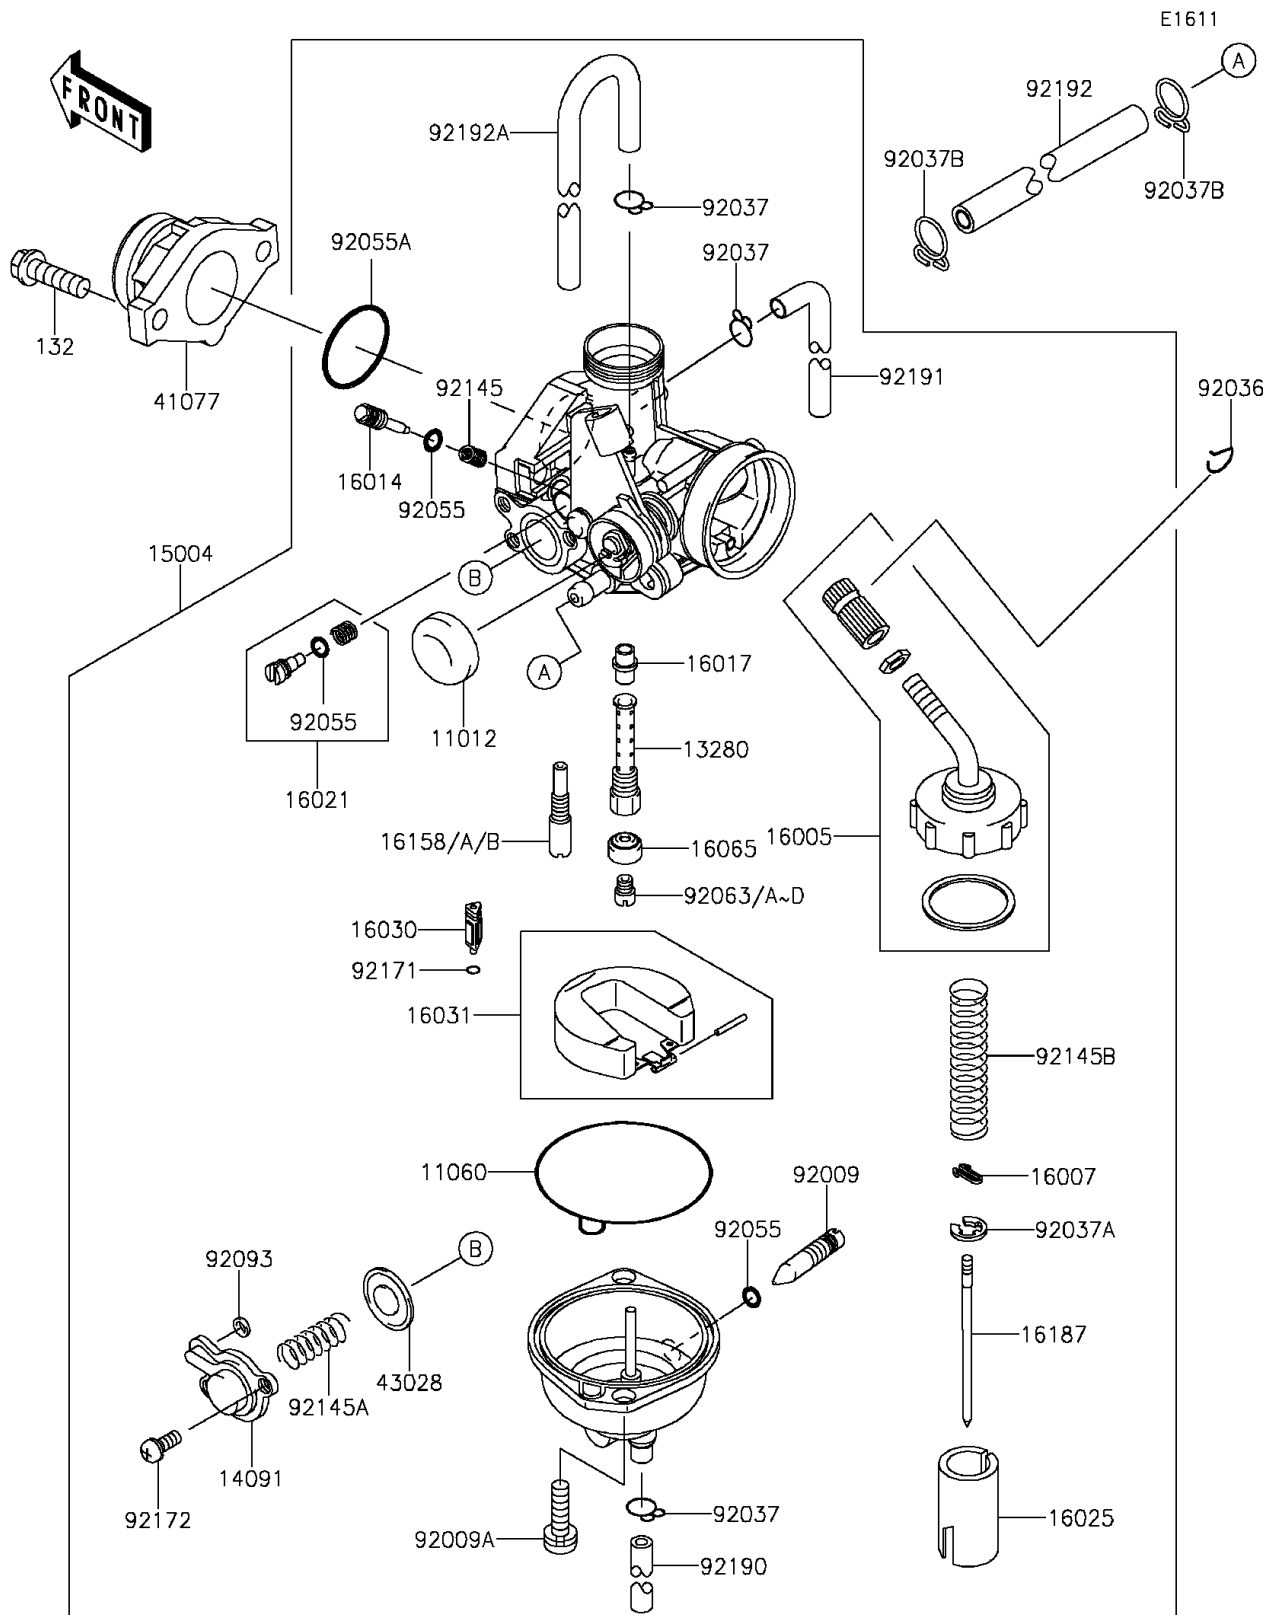

2016 KLX[®]140

PARTS DIAGRAM

Carburetor

2016 KLX[®]140

PARTS LIST

Carburetor

ITEM NAME

PART NUMBER

QUANTITY
