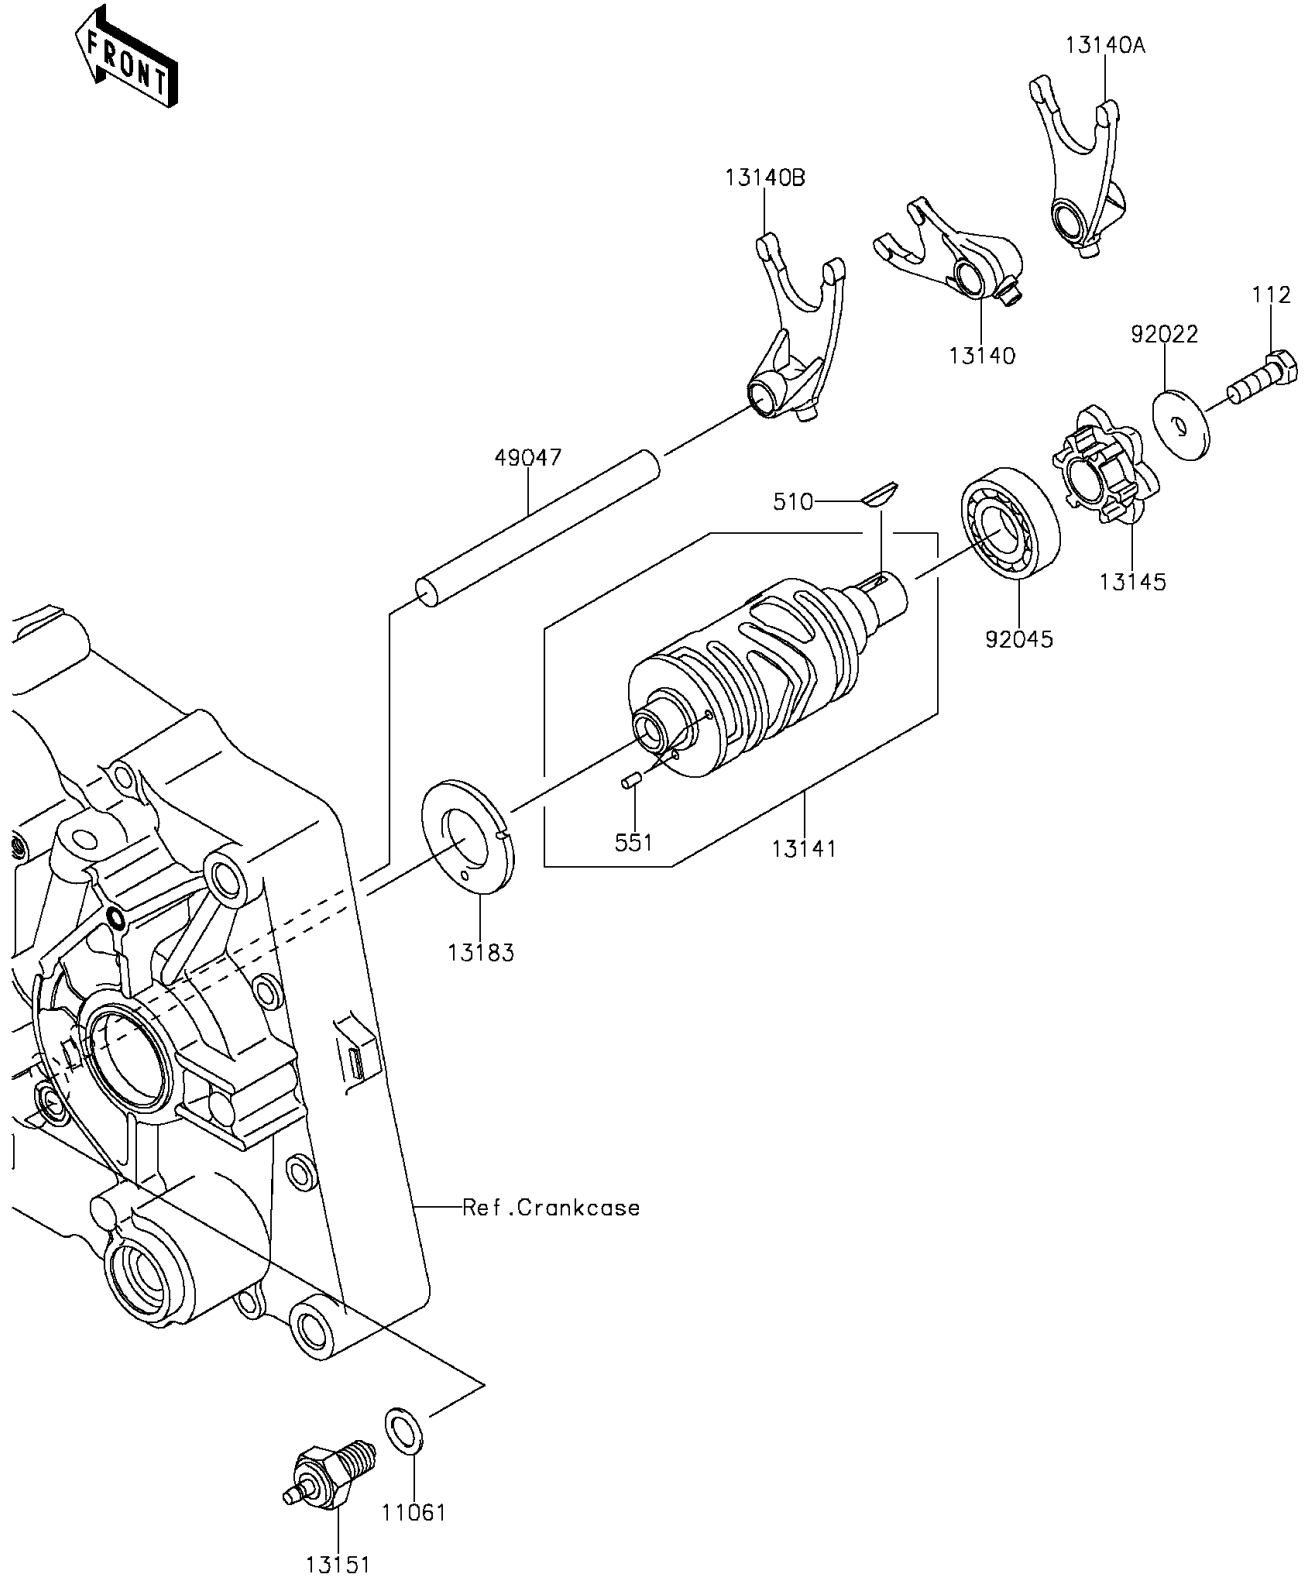

2015 KLX[®]140

PARTS DIAGRAM

Gear Change Drum/Shift Fork(s)

E1362

2015 KLX[®]140

PARTS LIST

Gear Change Drum/Shift Fork(s)

ITEM NAME

PART NUMBER

QUANTITY
