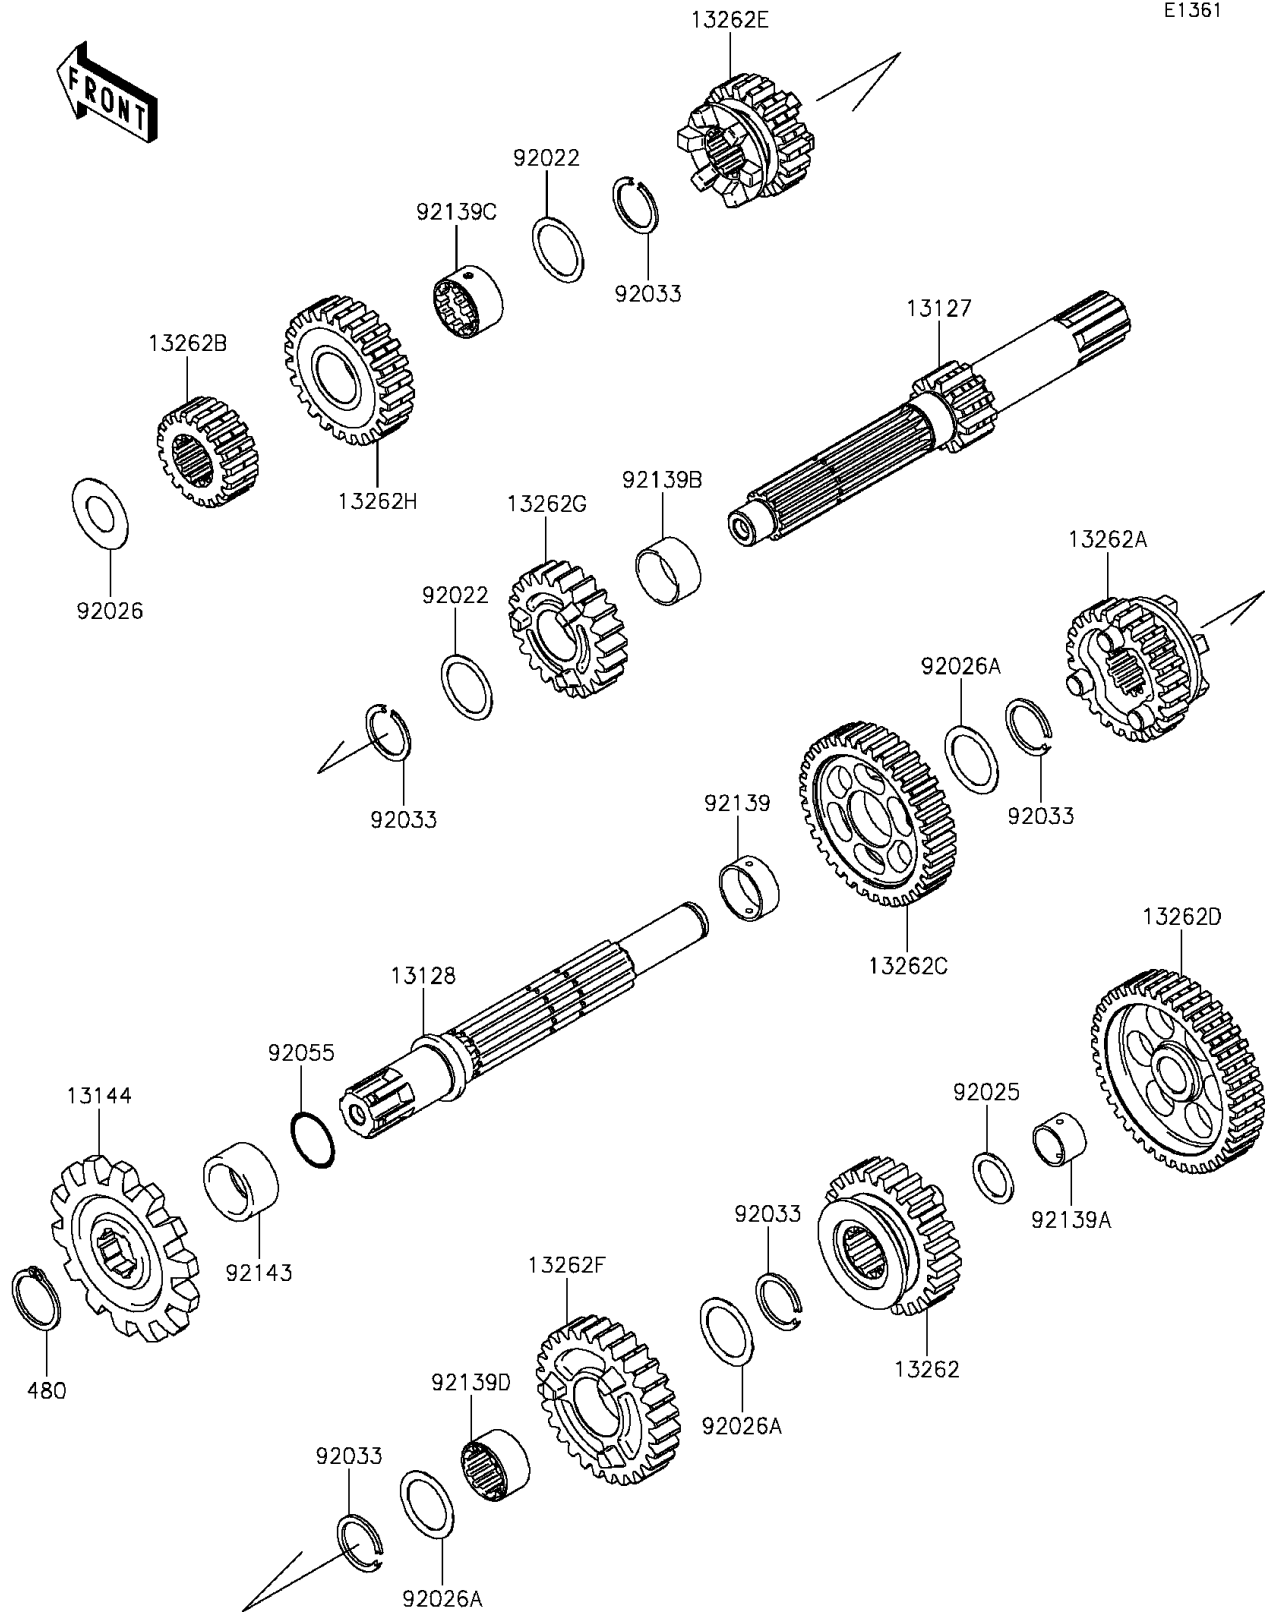

2015 KLX[®]140

PARTS DIAGRAM

Transmission

E1361

2015 KLX[®]140

PARTS LIST

Transmission

ITEM NAME

PART NUMBER

QUANTITY
