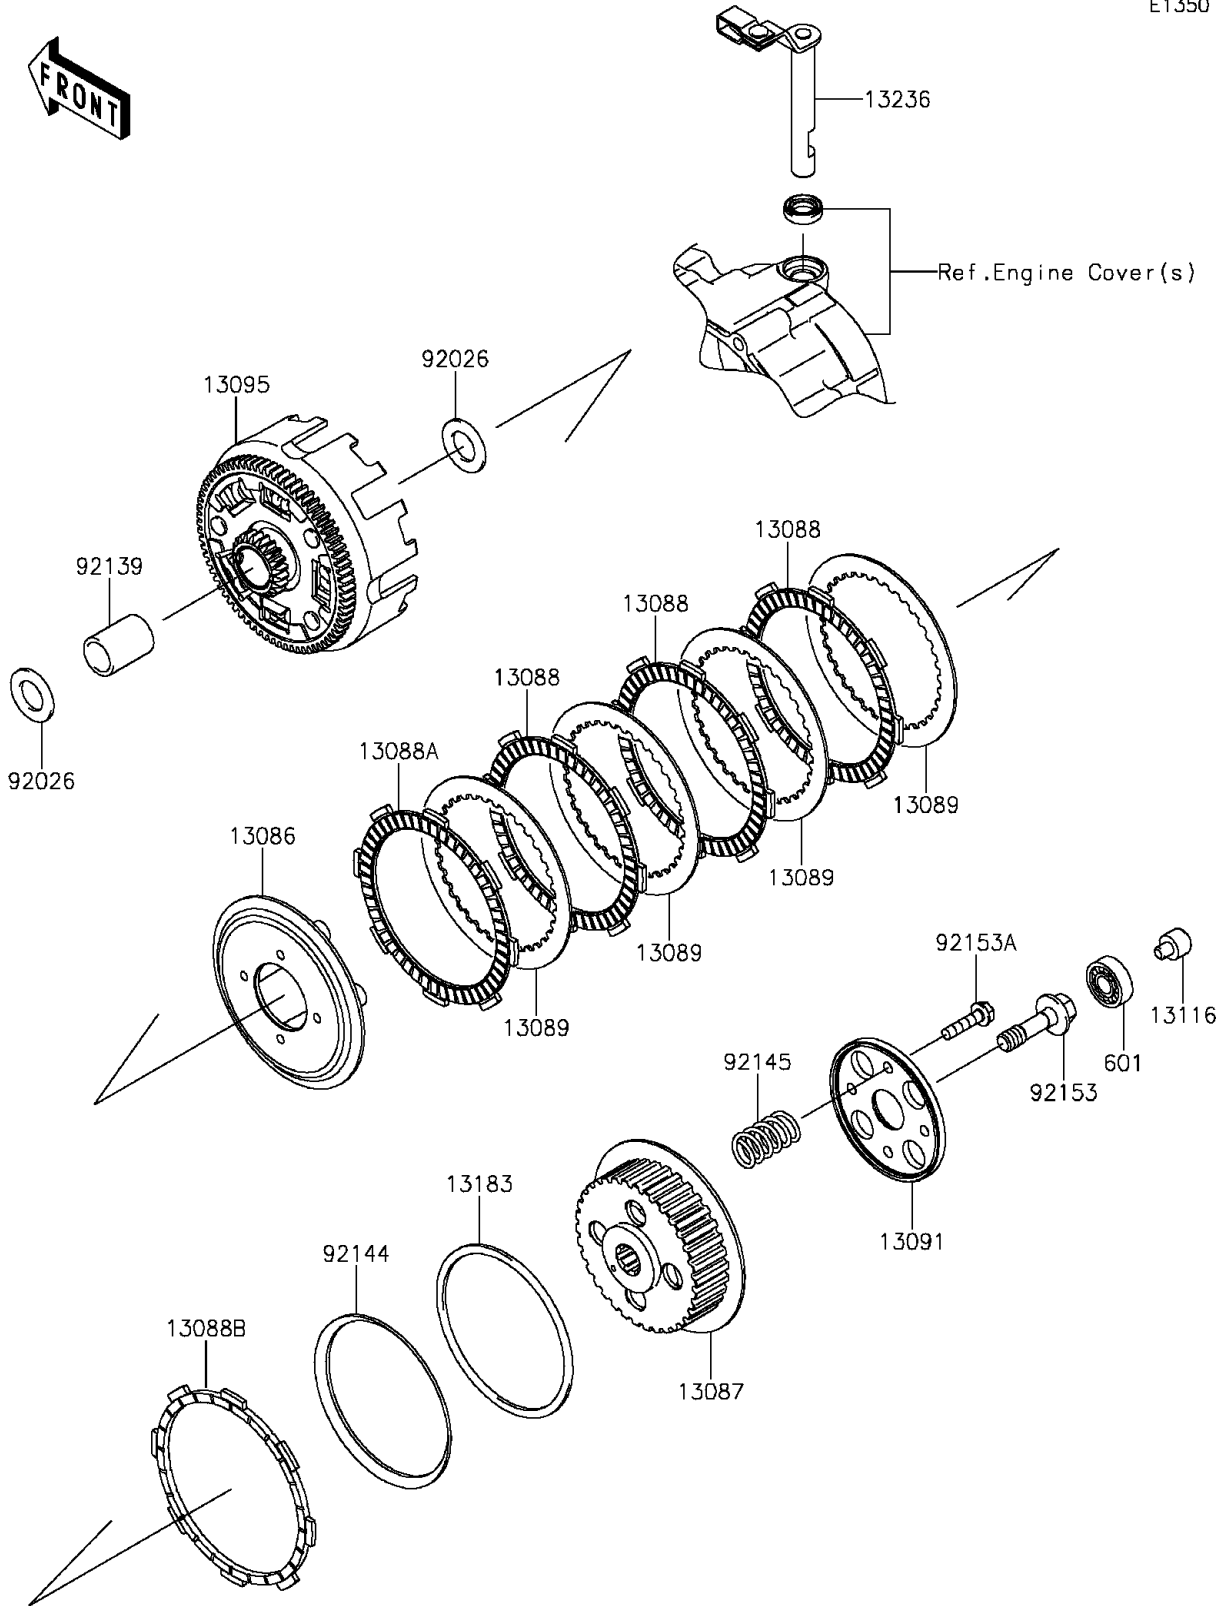

2015 KLX[®]140

PARTS DIAGRAM

Clutch

E1350

2015 KLX[®]140

PARTS LIST

Clutch

Kawasaki

Let the Good Times Roll[®]

ITEM NAME

PART NUMBER

QUANTITY
