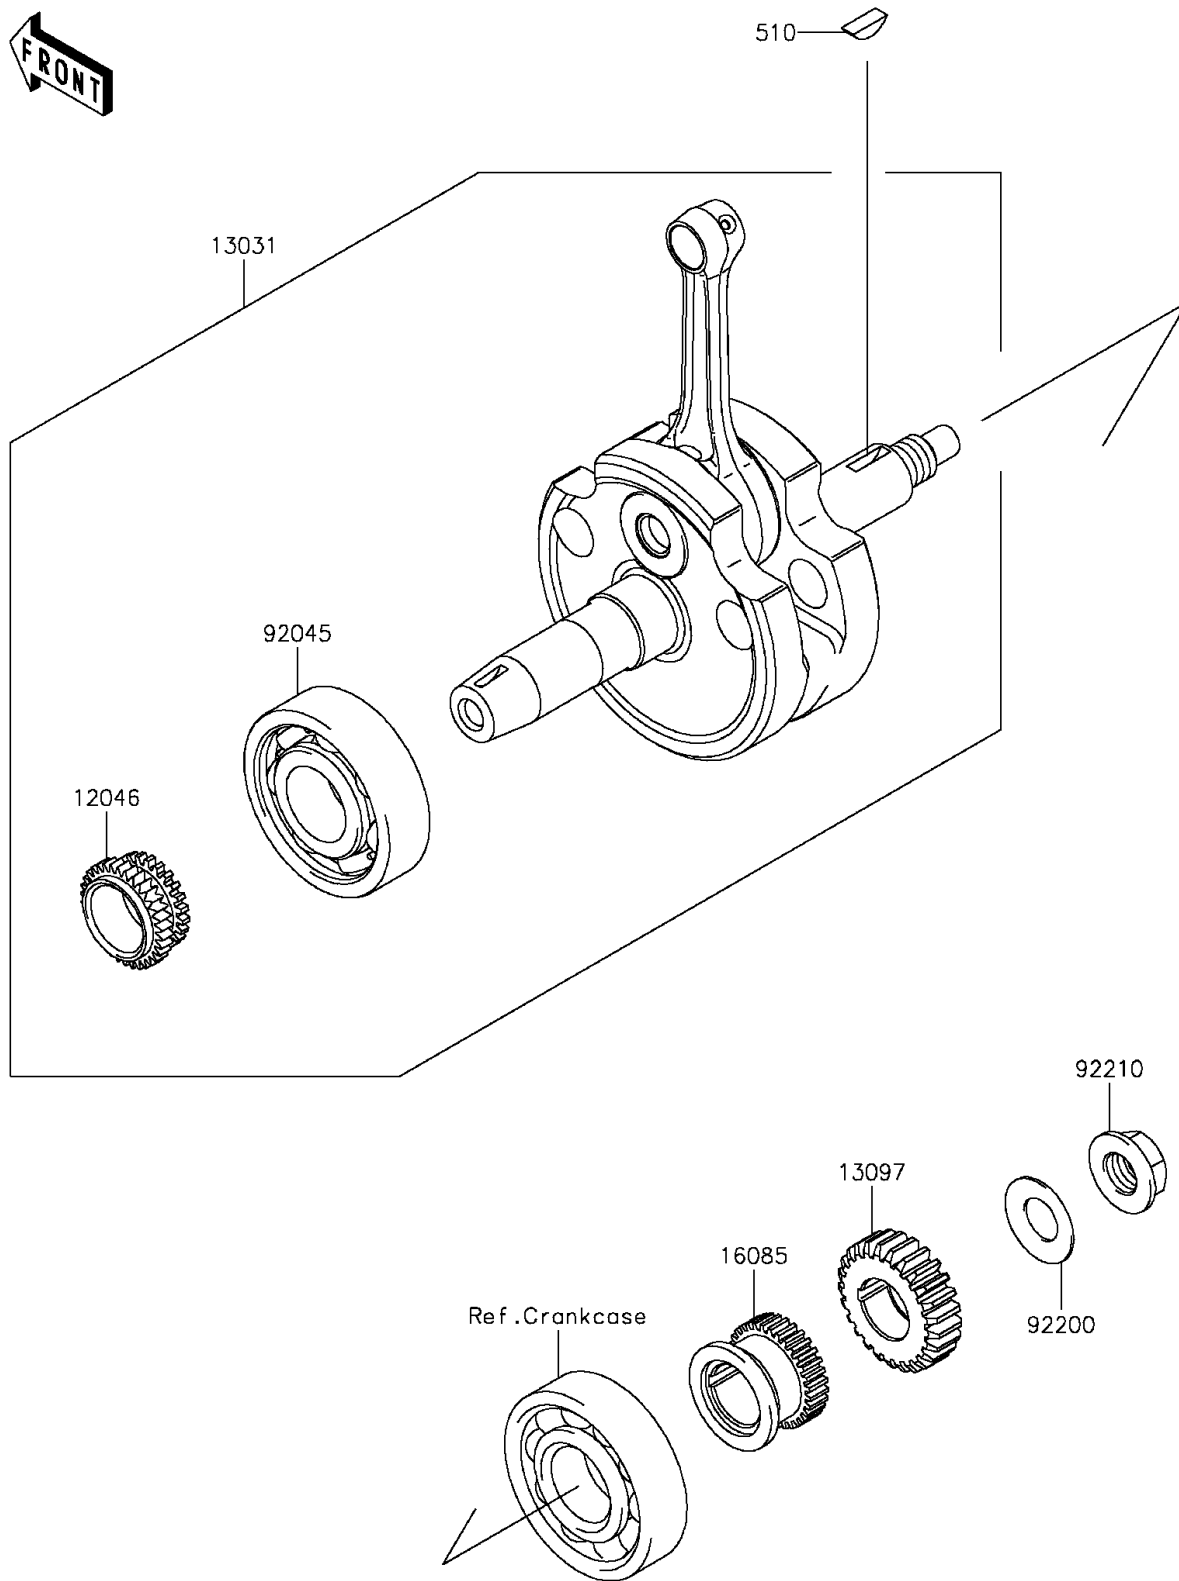

2016 KLX[®]140

PARTS DIAGRAM

Crankshaft

E1321

2016 KLX[®]140

PARTS LIST

Crankshaft

Kawasaki

Let the Good Times Roll[®]

ITEM NAME

PART NUMBER

QUANTITY
