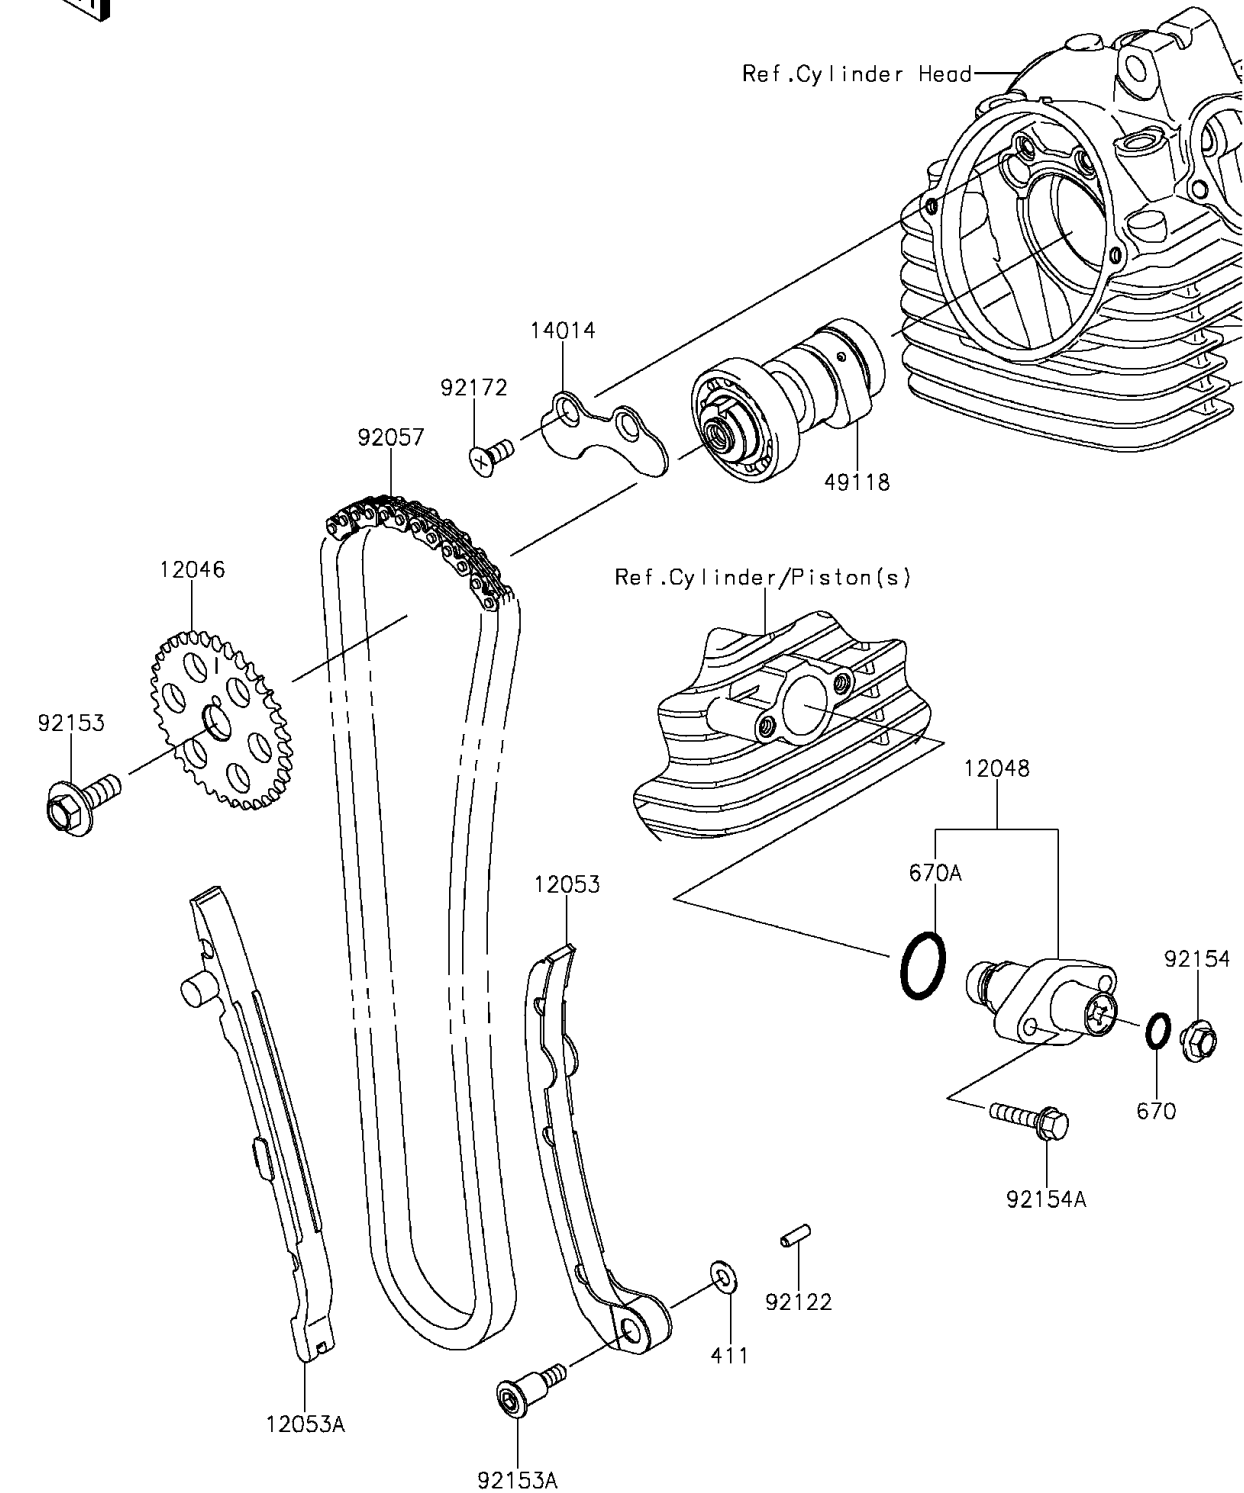

2013 KLX[®]140

PARTS DIAGRAM

Camshaft(s)/Tensioner

E1230

2013 KLX[®]140

PARTS LIST

Camshaft(s)/Tensioner

Kawasaki

Let the Good Times Roll[®]

ITEM NAME

PART NUMBER

QUANTITY
