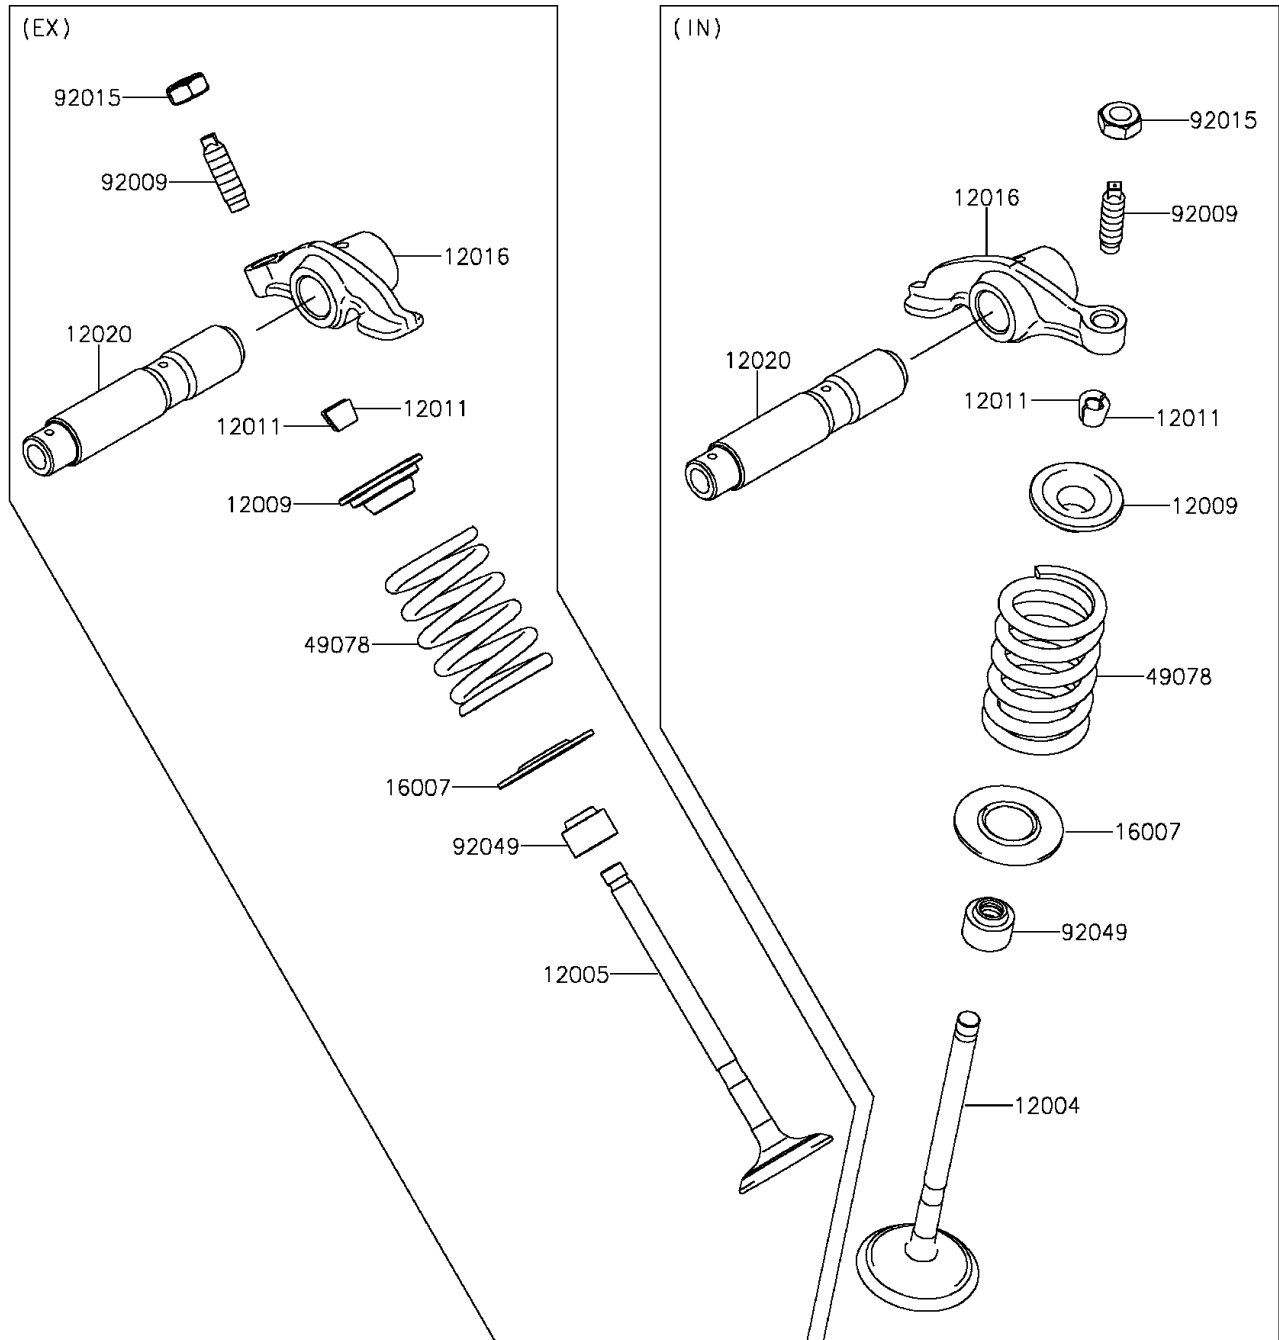

2015 KLX[®]140

PARTS DIAGRAM

Valve(s)

E1210

2015 KLX[®]140

PARTS LIST

Valve(s)

ITEM NAME

PART NUMBER

QUANTITY
