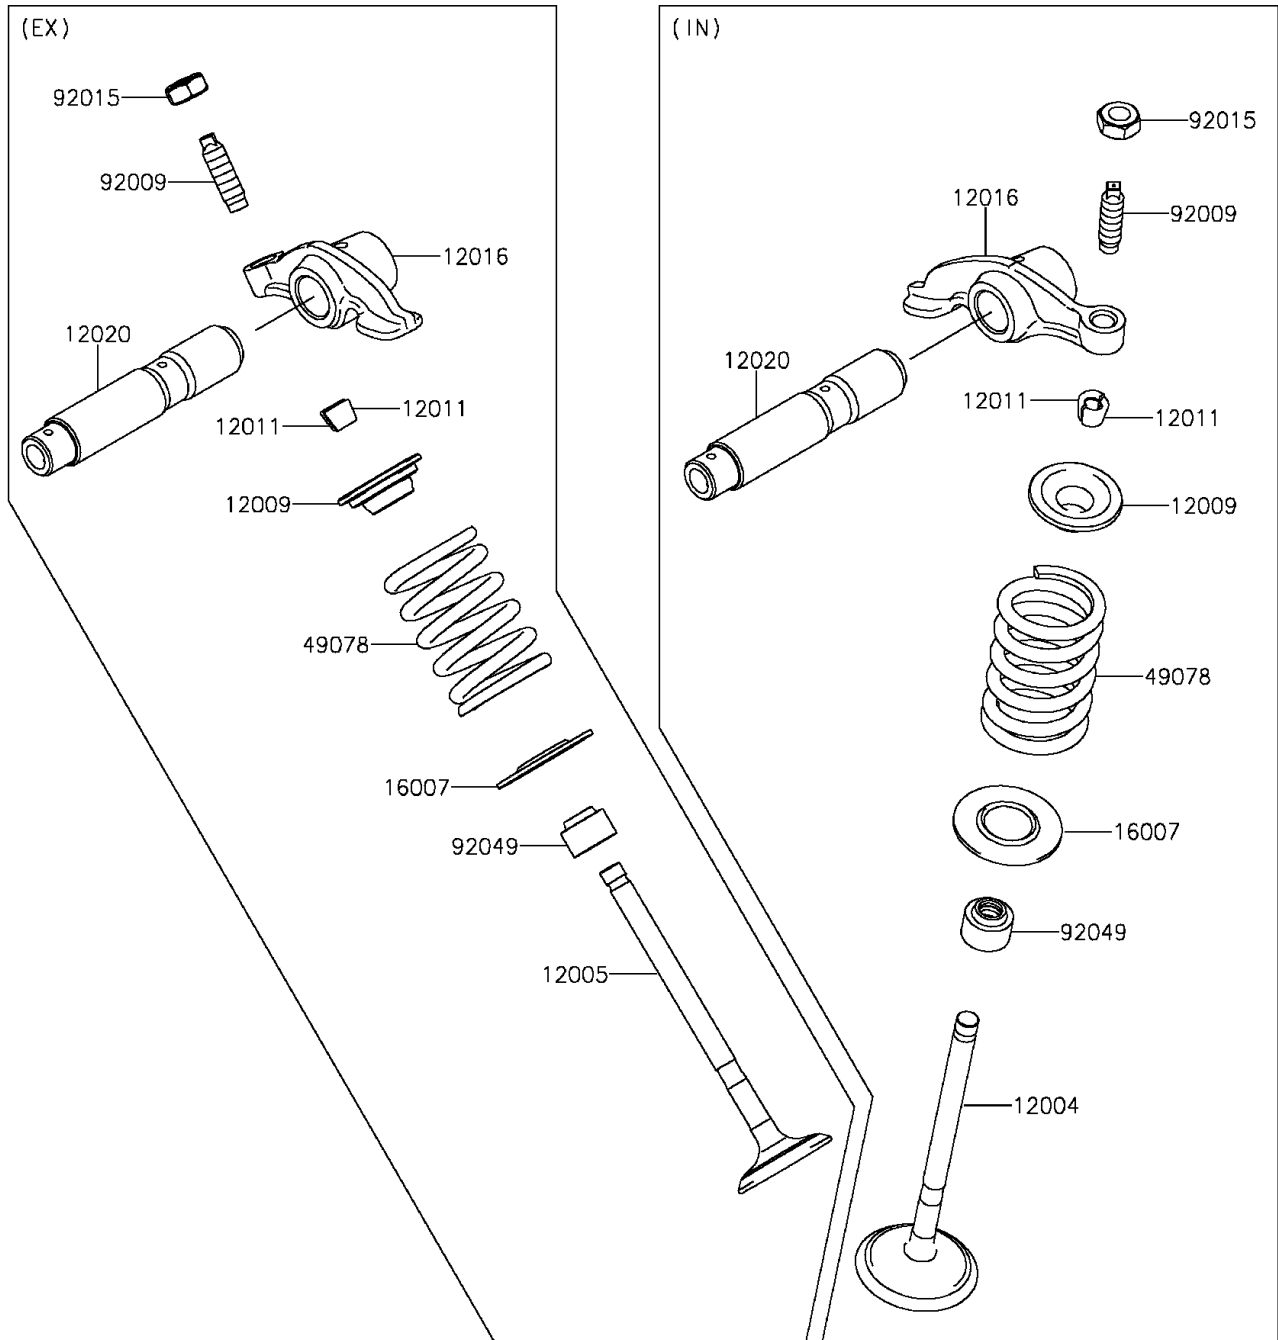

2014 KLX[®]140

PARTS DIAGRAM

Valve(s)

E1210

2014 KLX[®]140

PARTS LIST

Valve(s)

ITEM NAME

PART NUMBER

QUANTITY
