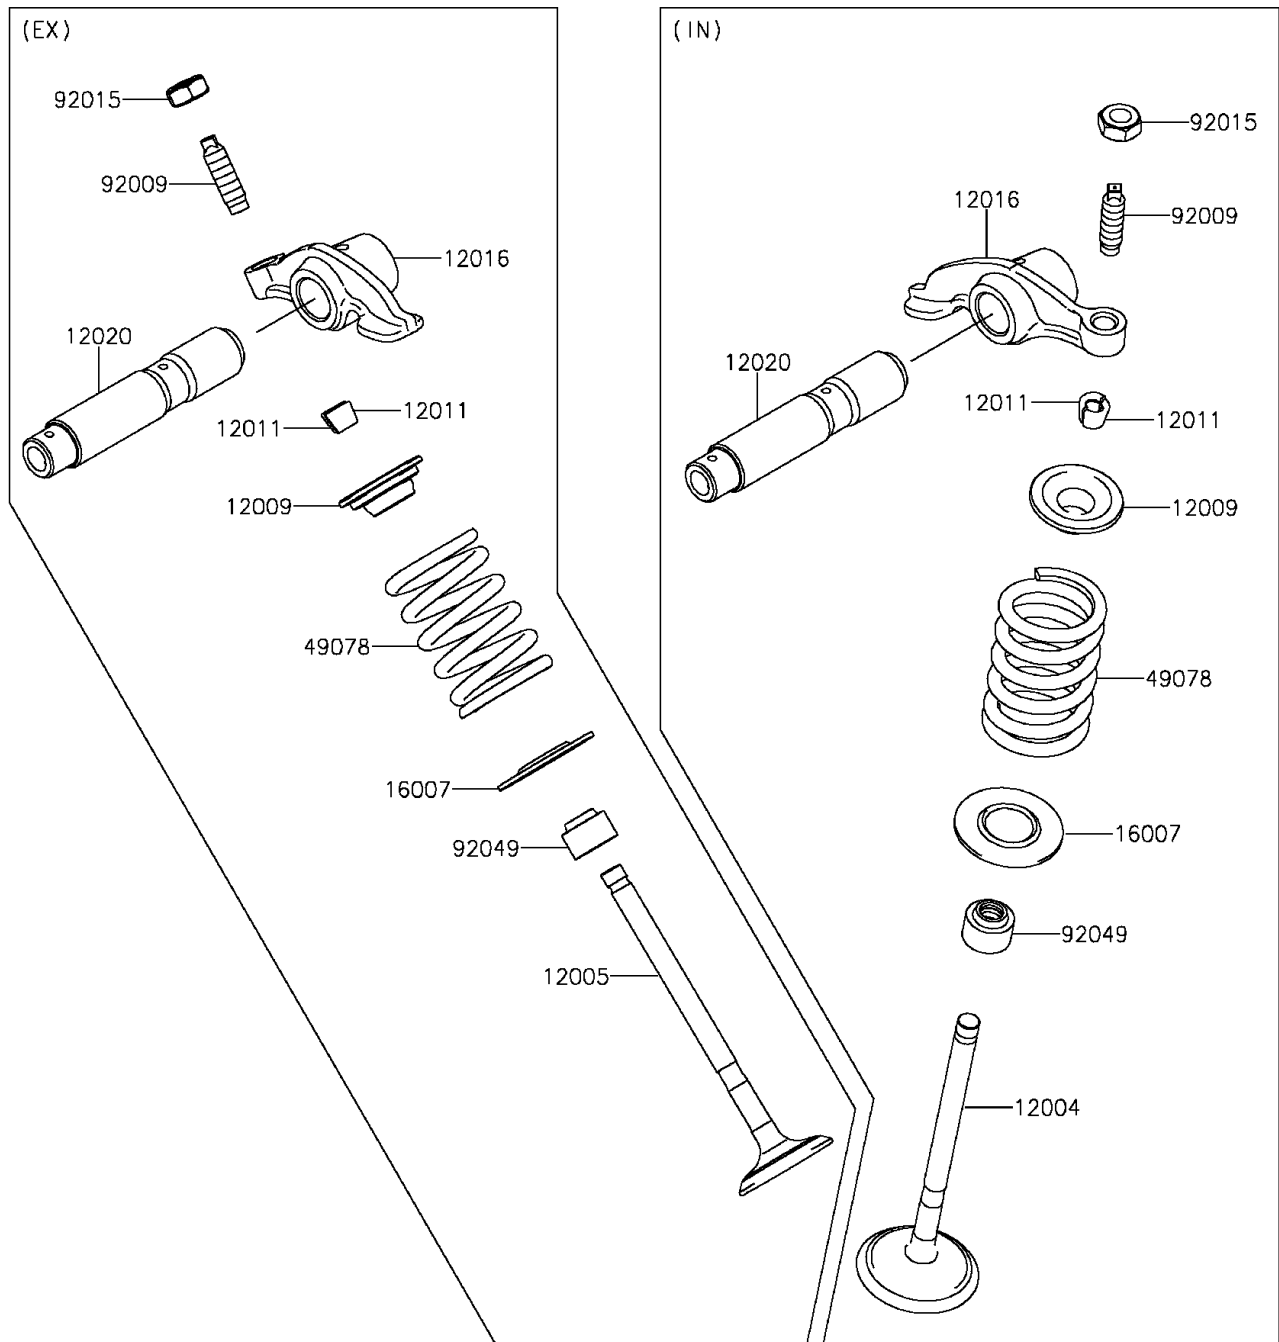

2013 KLX[®]140

PARTS DIAGRAM

Valve(s)

E1210

2013 KLX[®]140

PARTS LIST

Valve(s)

ITEM NAME

PART NUMBER

QUANTITY
