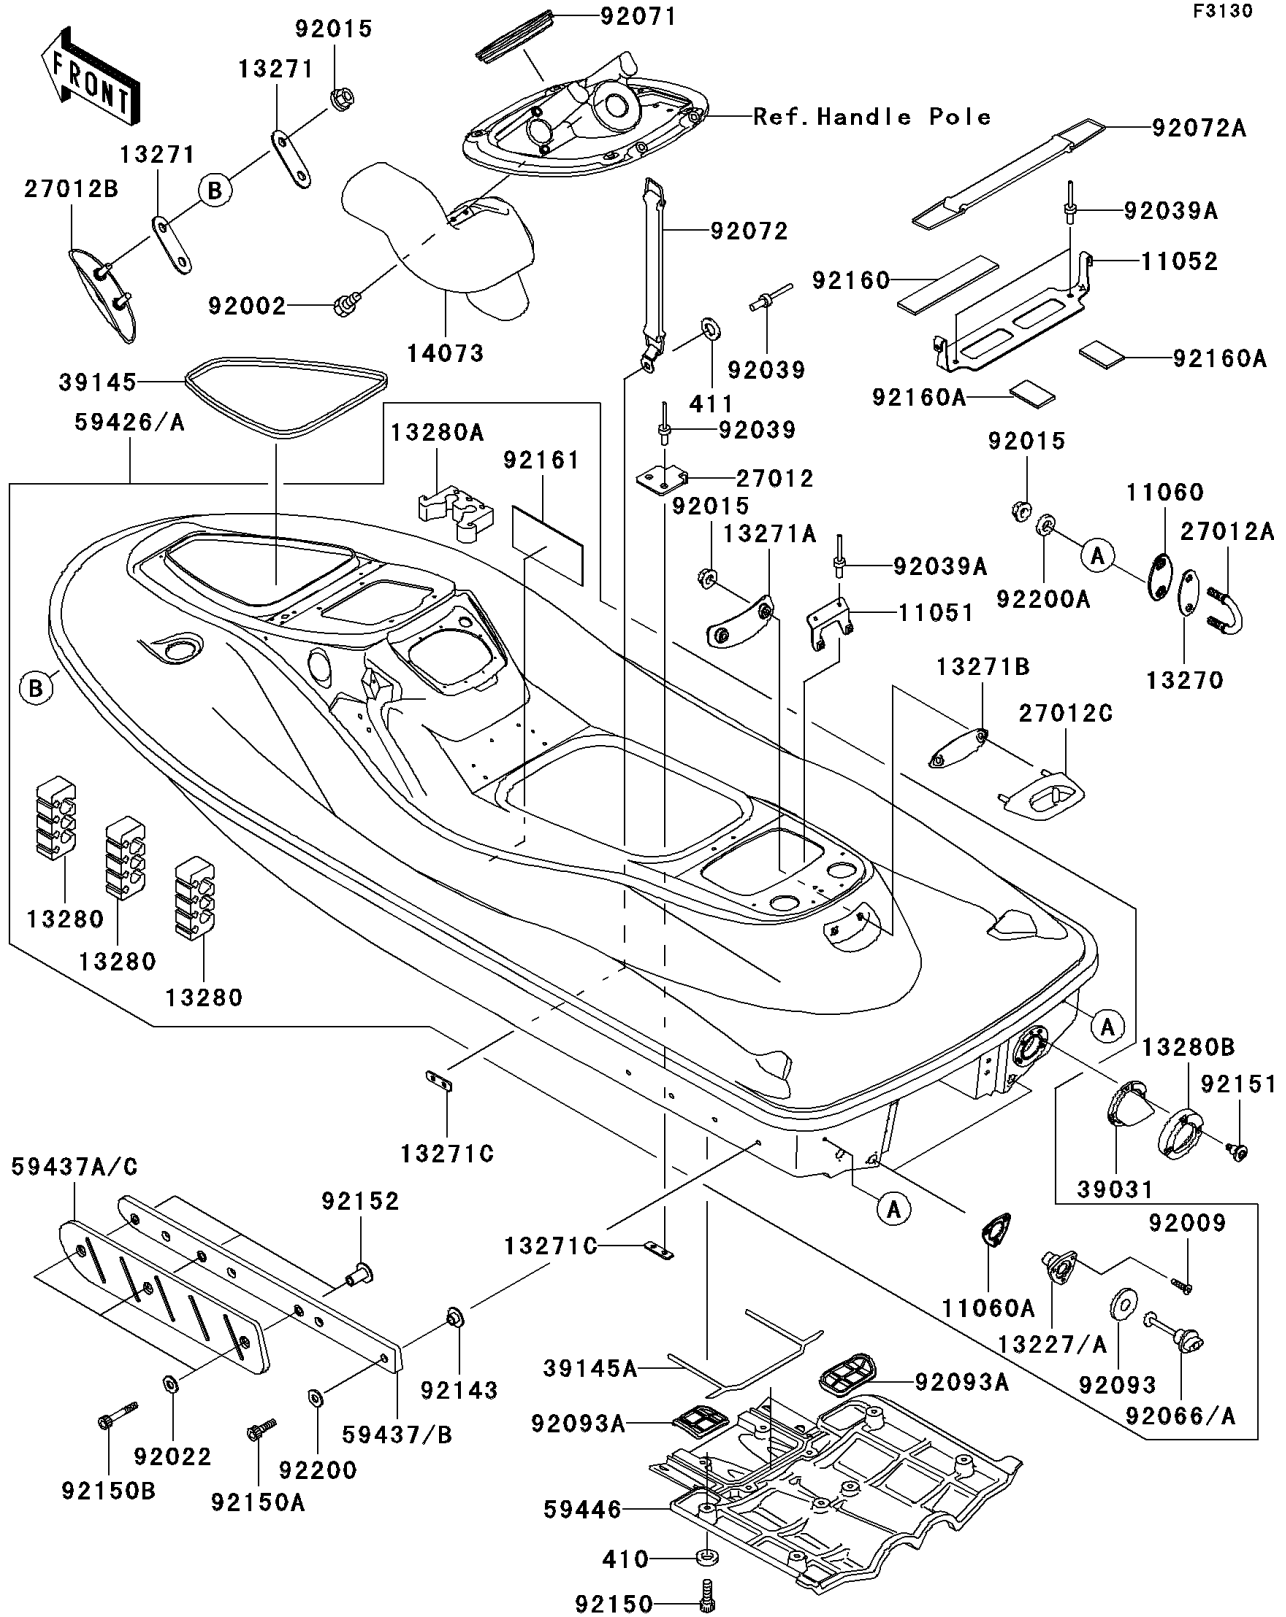

2004 1200 STX-R

PARTS DIAGRAM

Hull

F3130

2004 1200 STX-R

PARTS LIST

Hull

Kawasaki

Let the Good Times Roll®

ITEM NAME

PART NUMBER

QUANTITY
