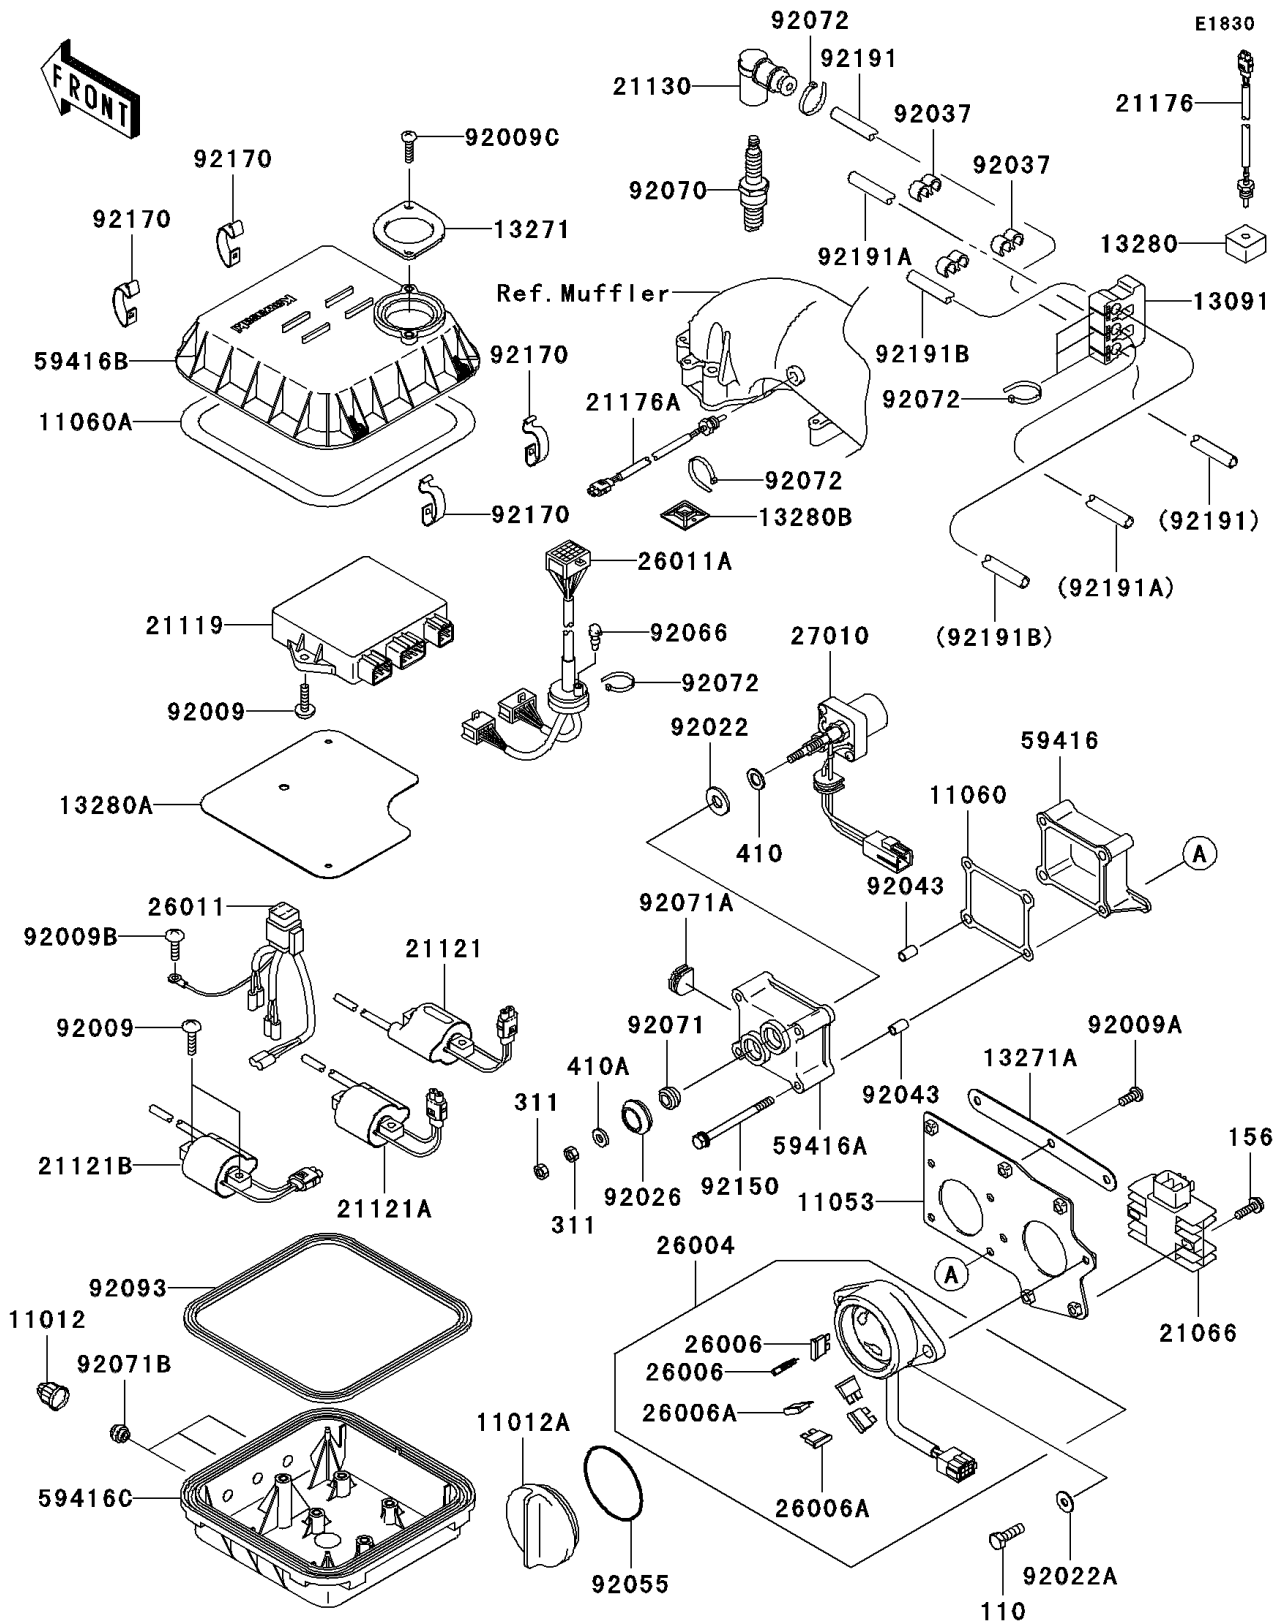

2004 1200 STX-R

PARTS DIAGRAM

Ignition System

2004 1200 STX-R

PARTS LIST

Ignition System

Kawasaki

Let the Good Times Roll®

ITEM NAME

PART NUMBER

QUANTITY
