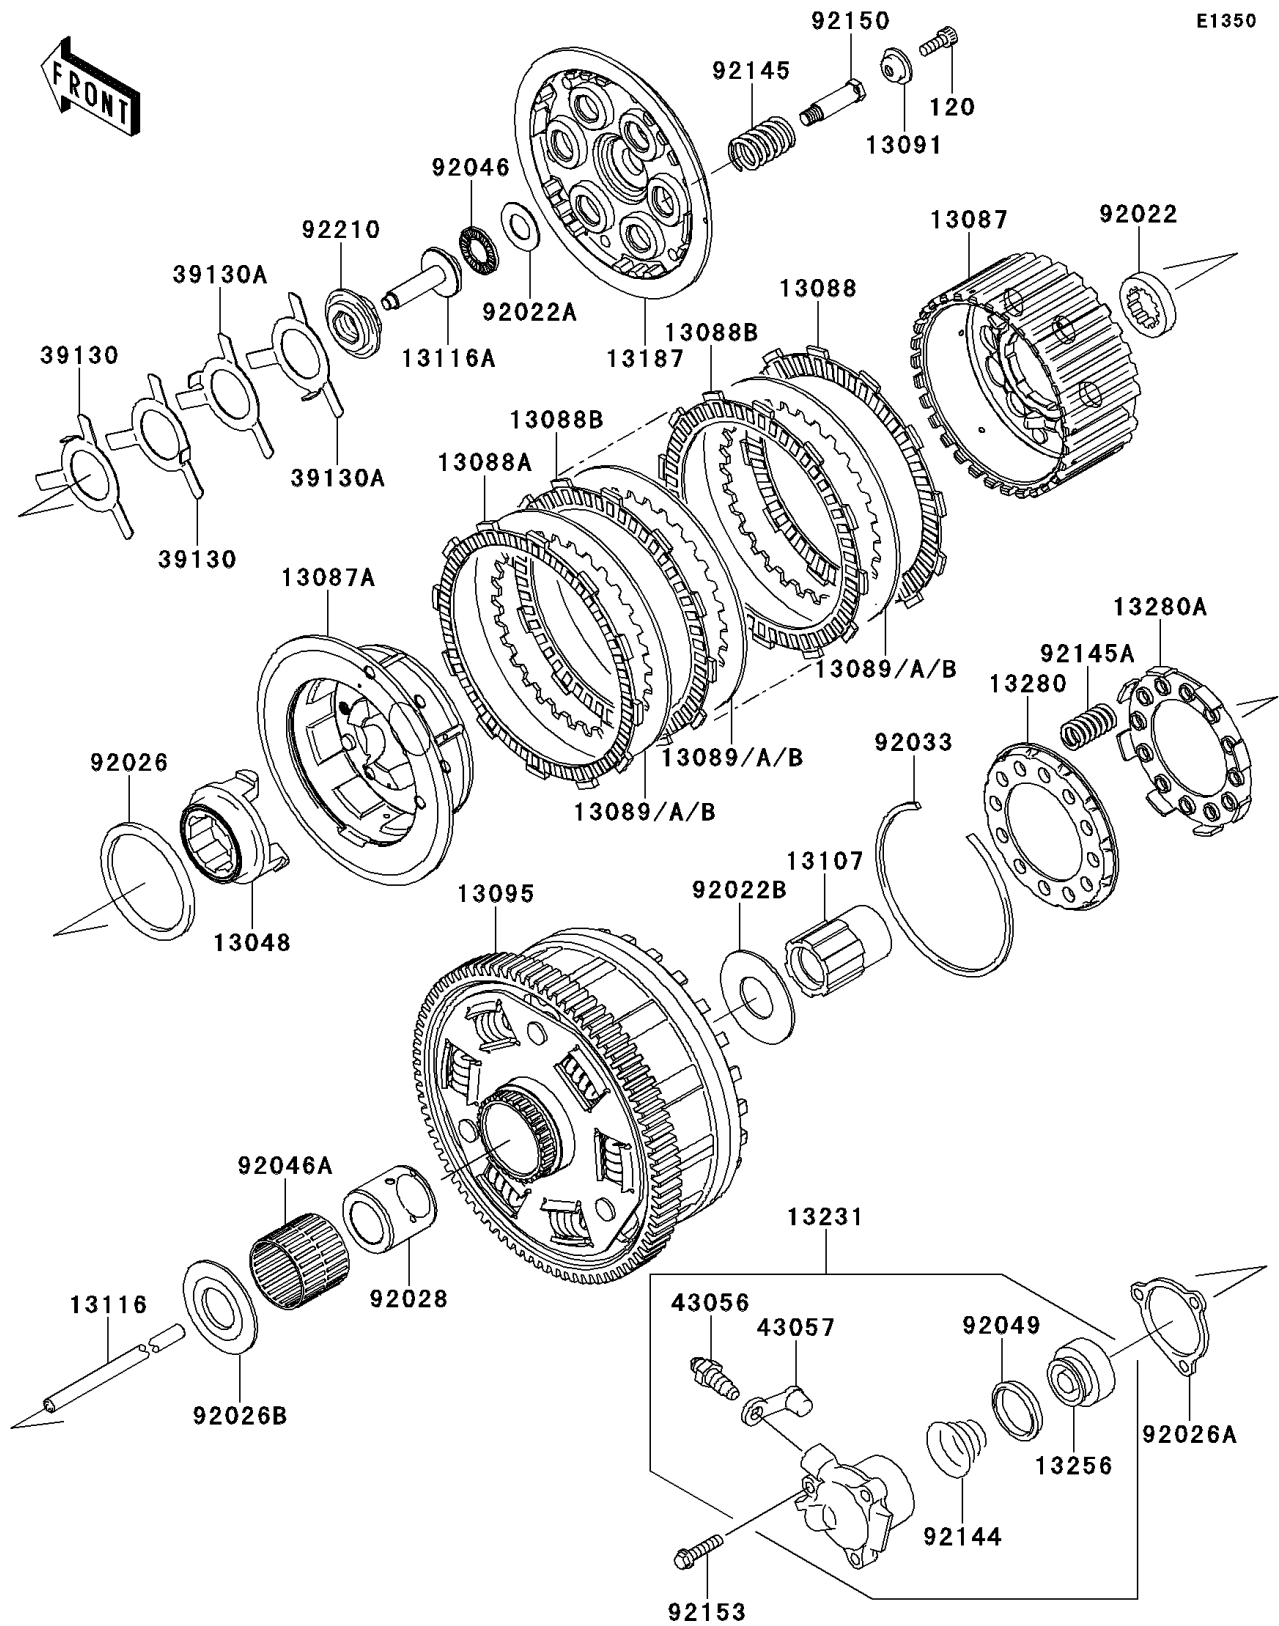

2008 Concours™ 14

PARTS DIAGRAM

Clutch

Kawasaki

Let the Good Times Roll®

2008 Concours™ 14

PARTS LIST

Clutch

ITEM NAME

PART NUMBER

QUANTITY
