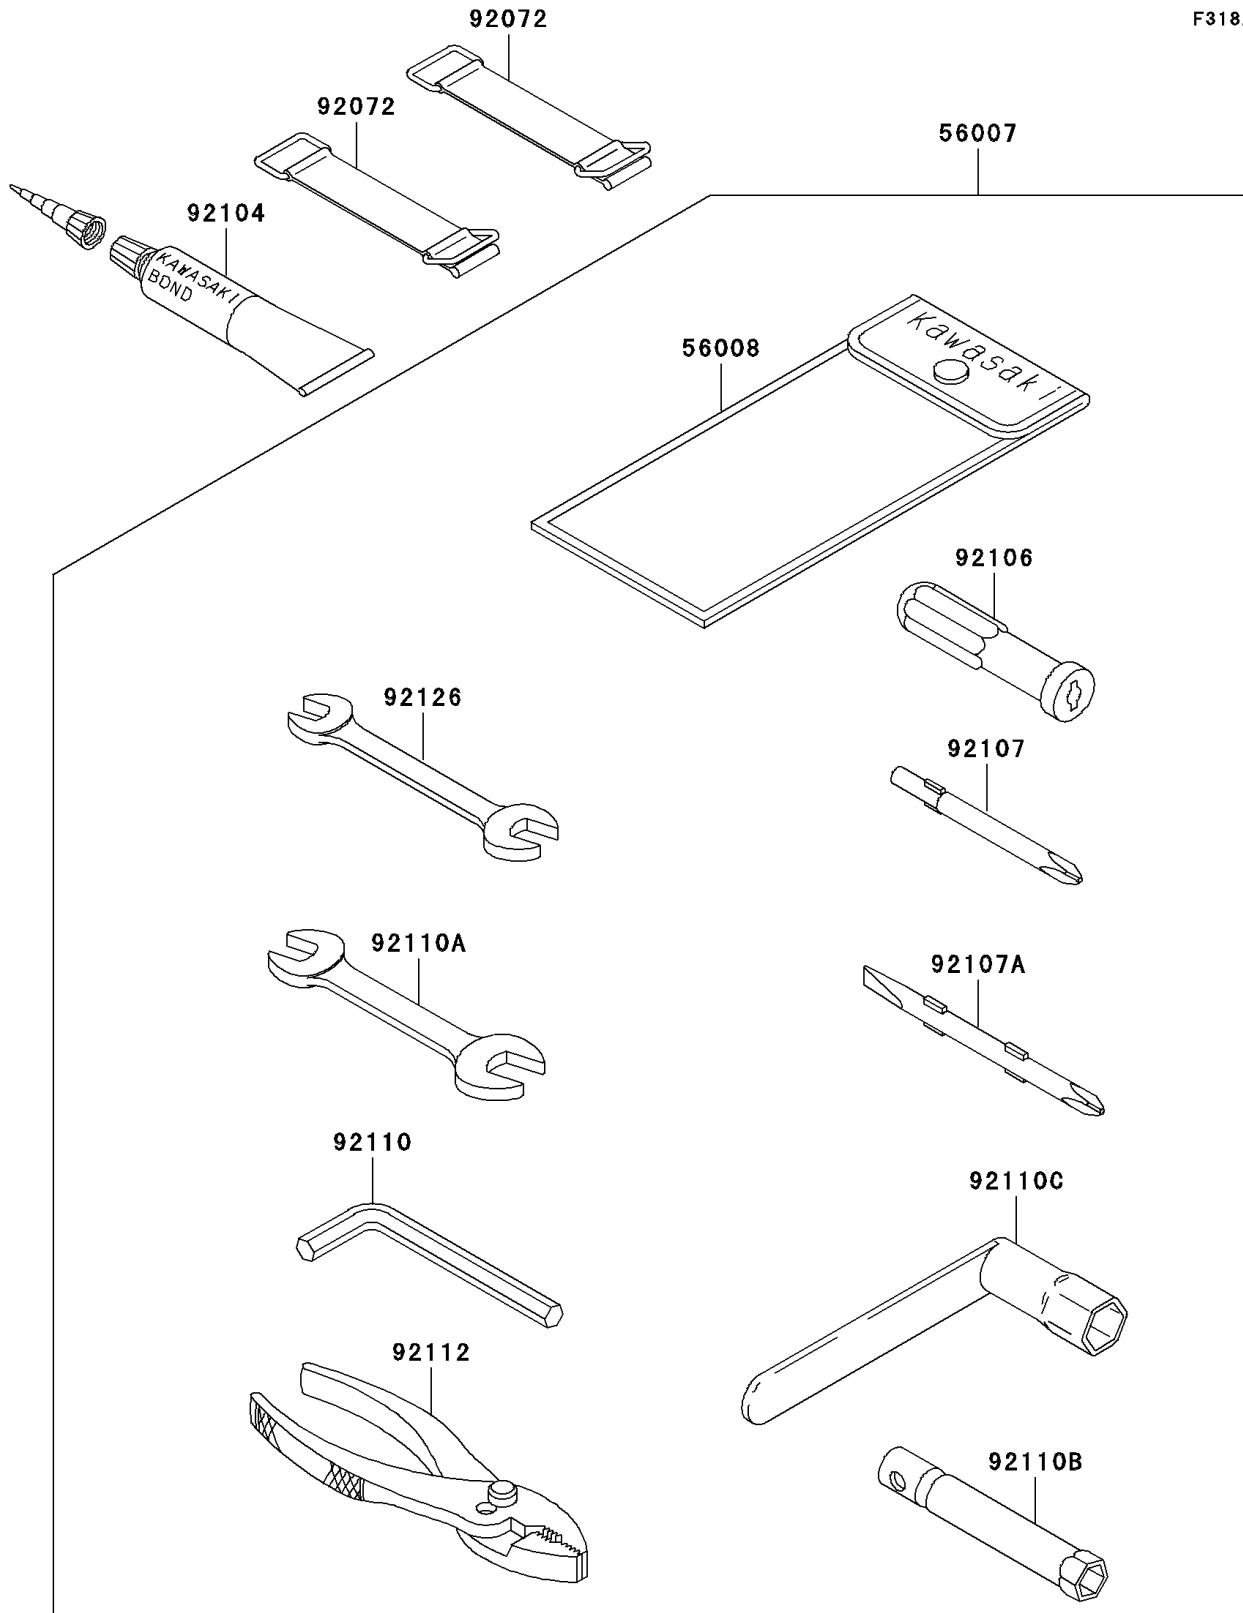

2003 1100 STX D.I.

PARTS DIAGRAM

Owner's Tools

F3182