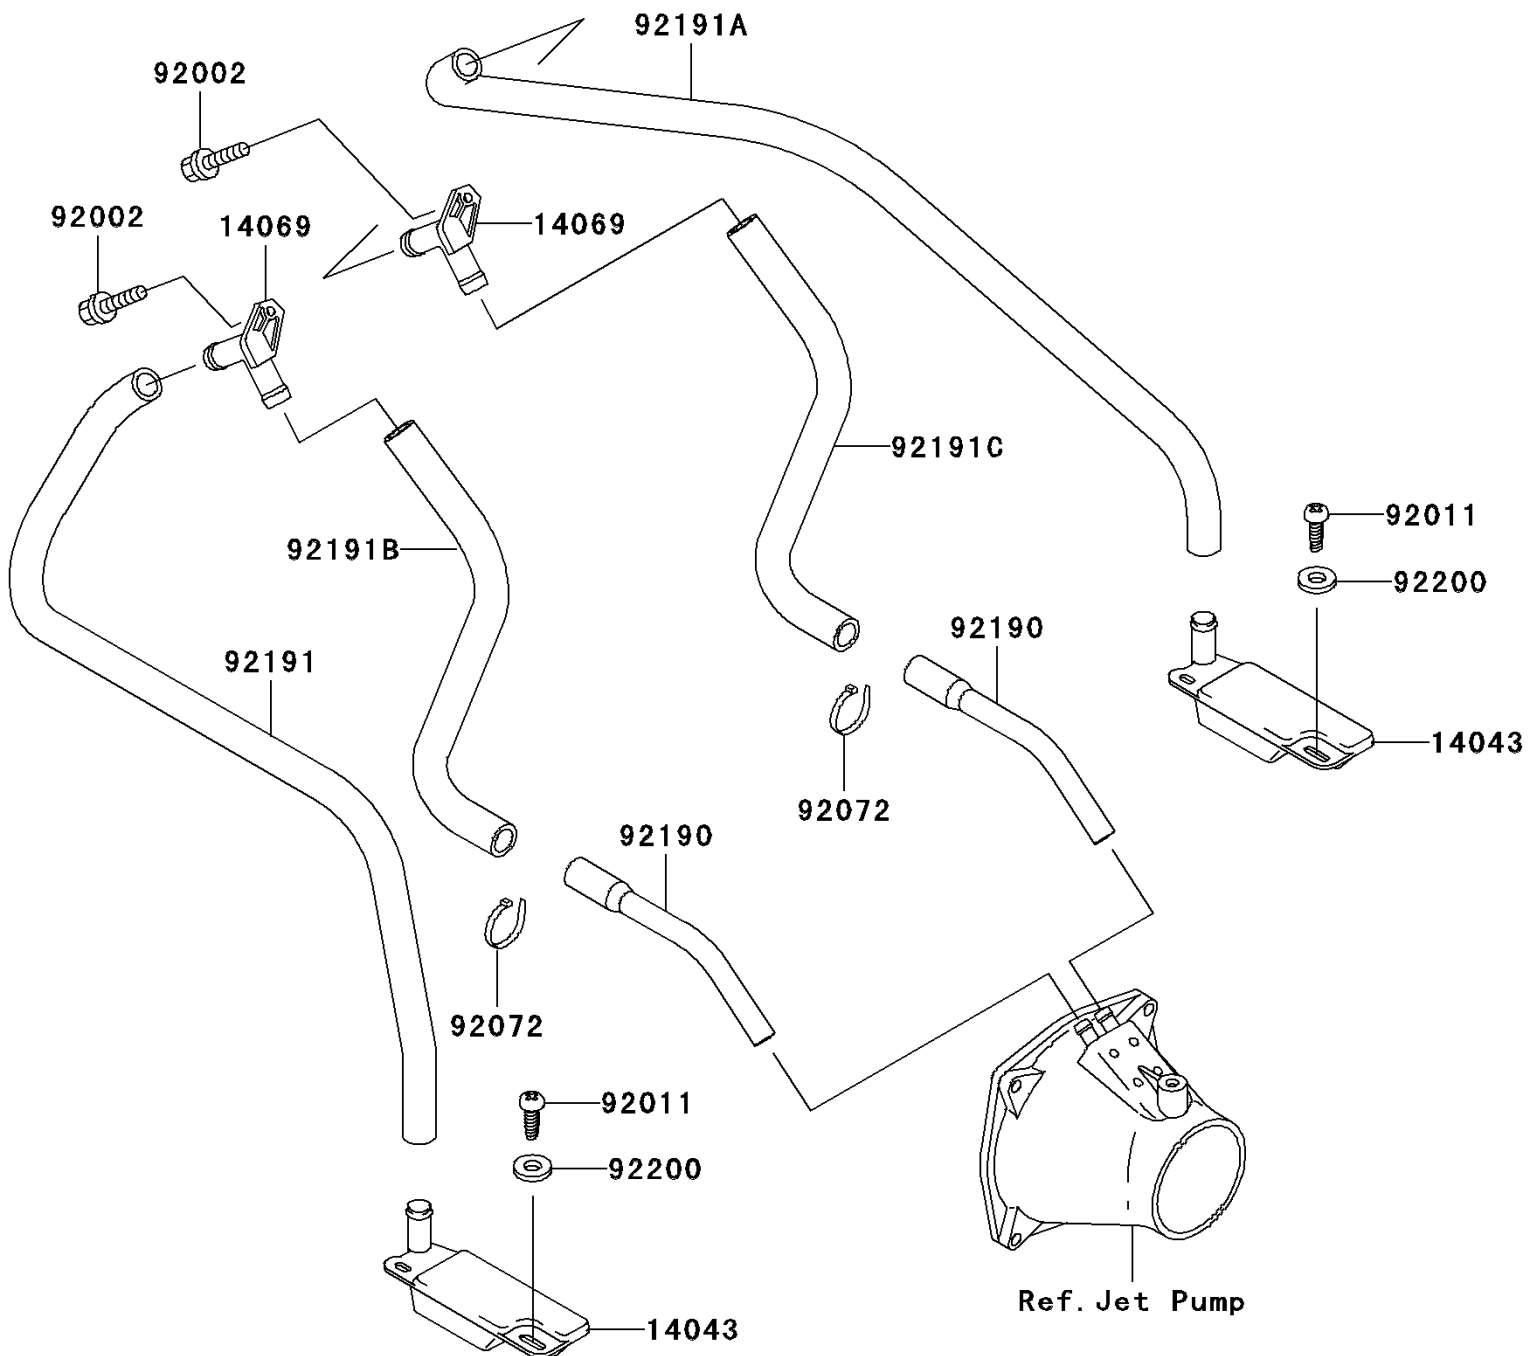

2003 1100 STX D.I.

PARTS DIAGRAM

Bilge System

F3145

2003 1100 STX D.I.

PARTS LIST

Bilge System

Kawasaki

Let the Good Times Roll®

ITEM NAME

PART NUMBER

QUANTITY
