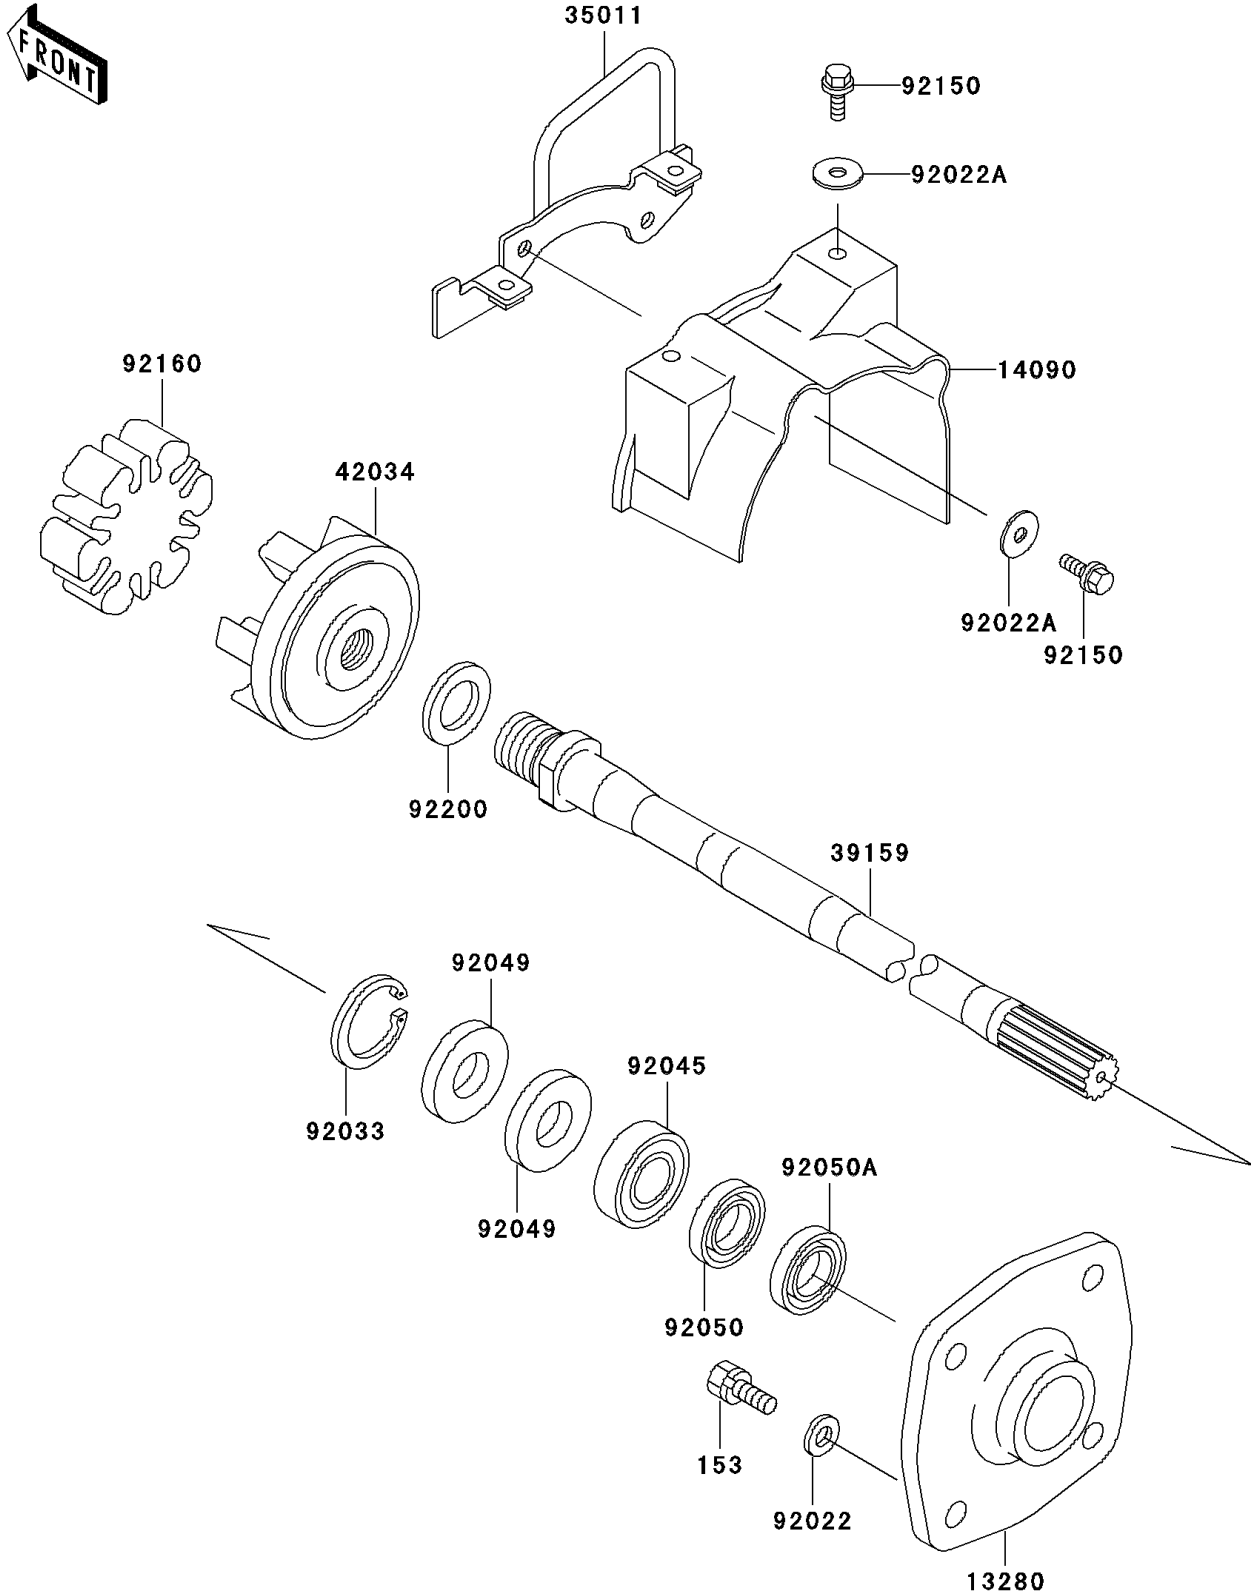

2003 1100 STX D.I.

PARTS DIAGRAM

Drive Shaft

E3134

2003 1100 STX D.I.

PARTS LIST

Drive Shaft

Kawasaki

Let the Good Times Roll®

ITEM NAME

PART NUMBER

QUANTITY
