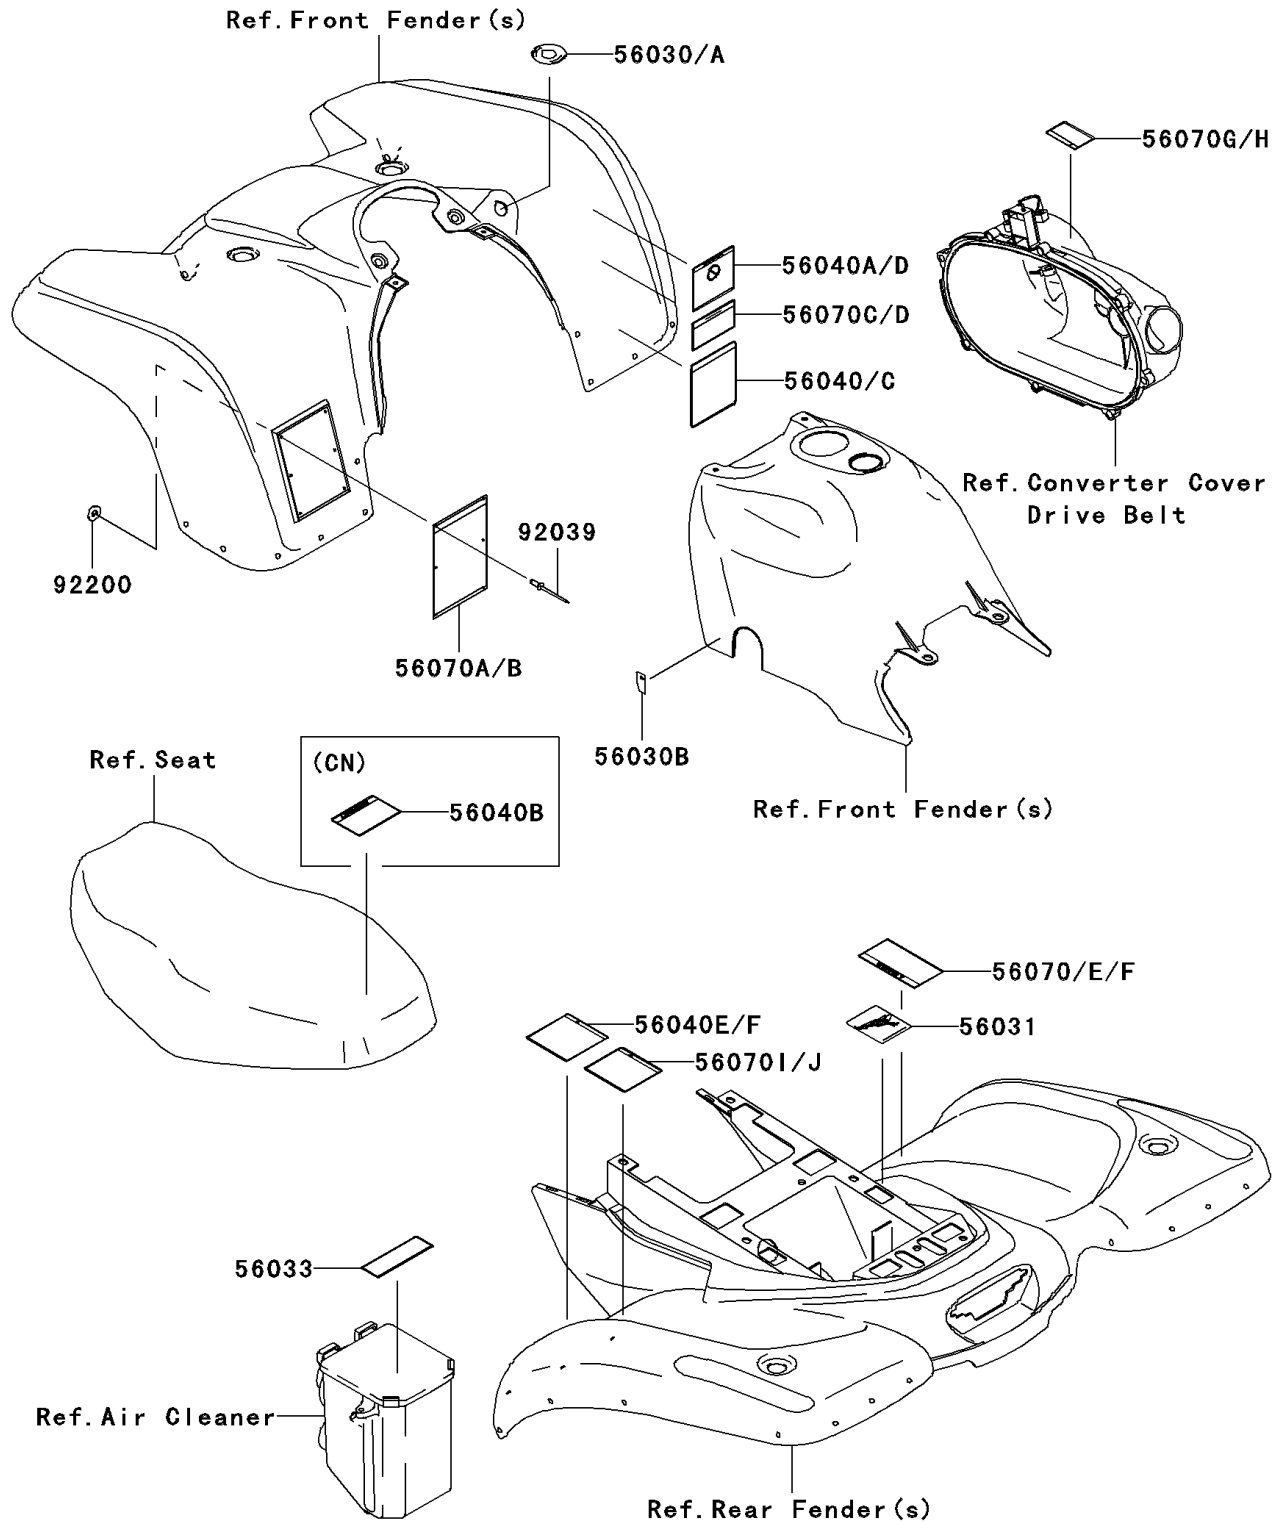

2003 Prairie 360 4X4 Advantage Classic

PARTS DIAGRAM

Labels(C1/C2)

F2860

2003 Prairie 360 4X4 Advantage Classic

PARTS LIST Labels(C1/C2)

ITEM NAME	PART NUMBER	QUANTITY
-----------	-------------	----------
