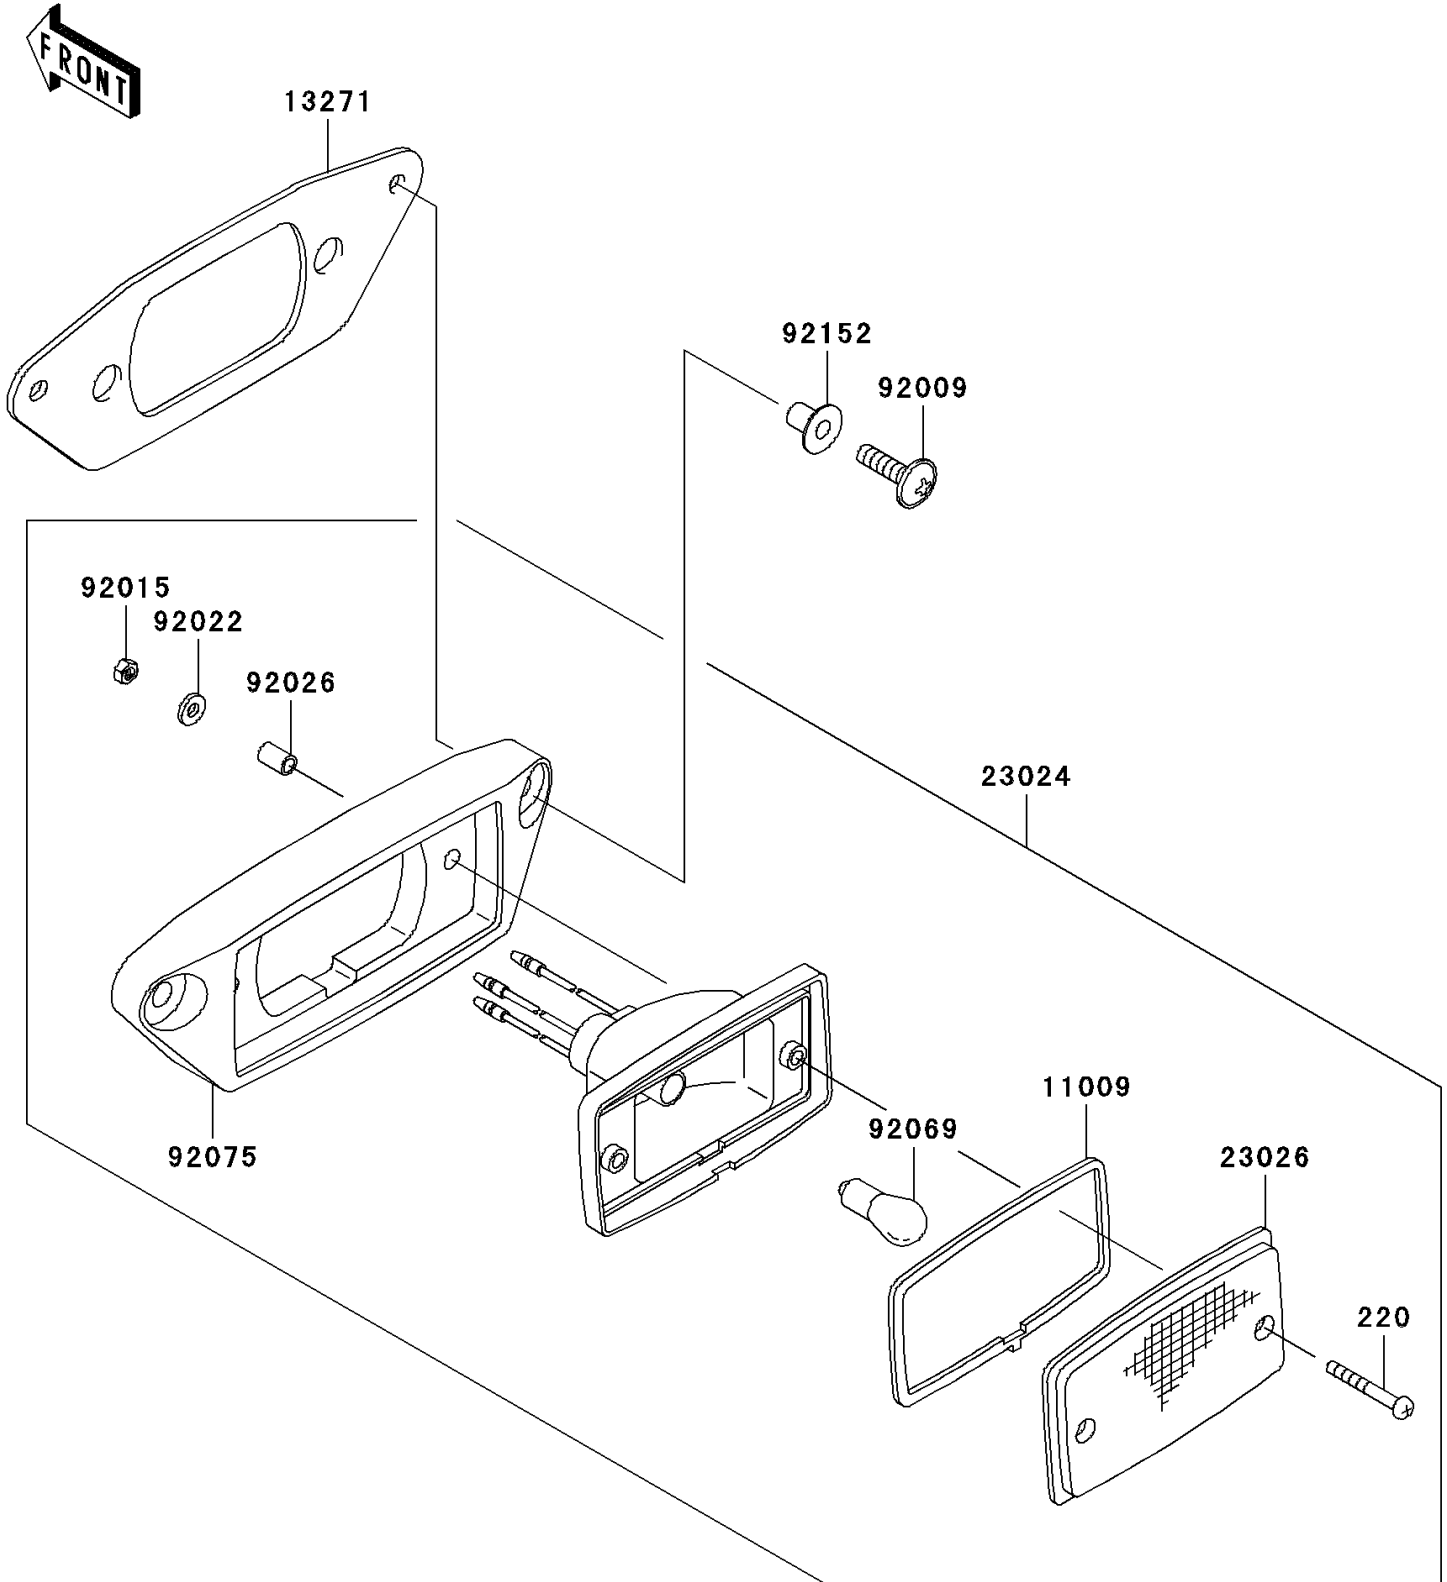

2003 Prairie 360 4X4 Advantage Classic

PARTS DIAGRAM

Taillight(s)(JKBVFHC1 3B503075-)

F2720A

2003 Prairie 360 4X4 Advantage Classic

PARTS LIST

Taillight(s)(JKBVFHC1 3B503075-)

ITEM NAME

PART NUMBER

QUANTITY
